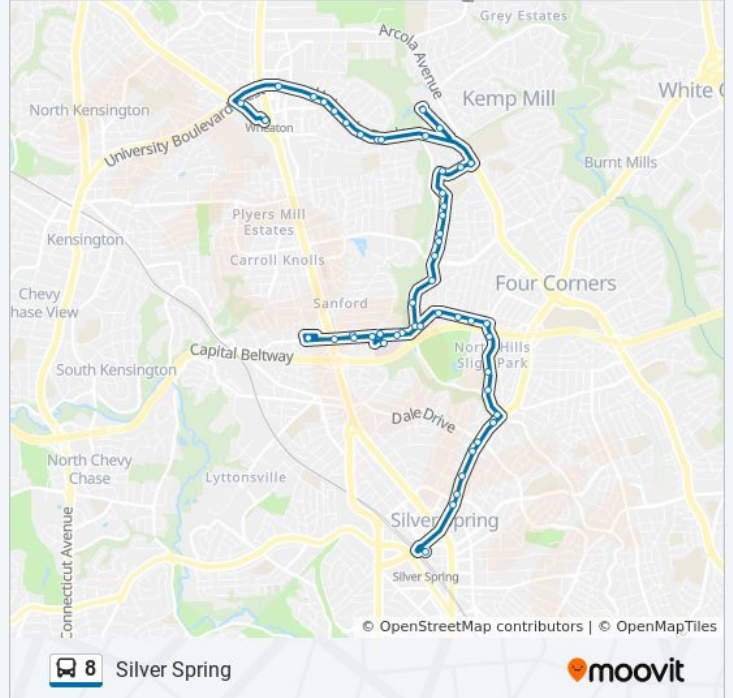

Colesville Rd & Sligo Creek Pkwy

Colesville Rd & Dale Dr

Colesville Rd & Rowan Rd

Colesville Rd & North Noyes Dr

Colesville Rd & Noyes Dr

Colesville Rd & Spring St

Colesville Rd & Fenton St

Silver Spring Station & Bay 110

Direction: Wheaton

53 stops

[VIEW LINE SCHEDULE](#)

8 bus Time Schedule

Wheaton Route Timetable:

Sunday

6:30 AM - 7:15 PM

Silver Spring Station & Bay 110

Tenbrook Dr & Helena Dr

Monday	5:50 AM - 8:00 PM
Tuesday	5:50 AM - 8:00 PM
Wednesday	5:50 AM - 8:00 PM
Thursday	5:50 AM - 8:00 PM
Friday	5:50 AM - 8:00 PM
Saturday	6:30 AM - 7:15 PM

8 bus Info

Direction: Wheaton

Stops: 53

Trip Duration: 36 min

Line Summary:

Tenbrook Dr & Whitehall St

Tenbrook Dr & Gregory St

Tenbrook Dr & Gabel St

Gabel St & Breewood Rd

University W Blvd & Arcola Ave