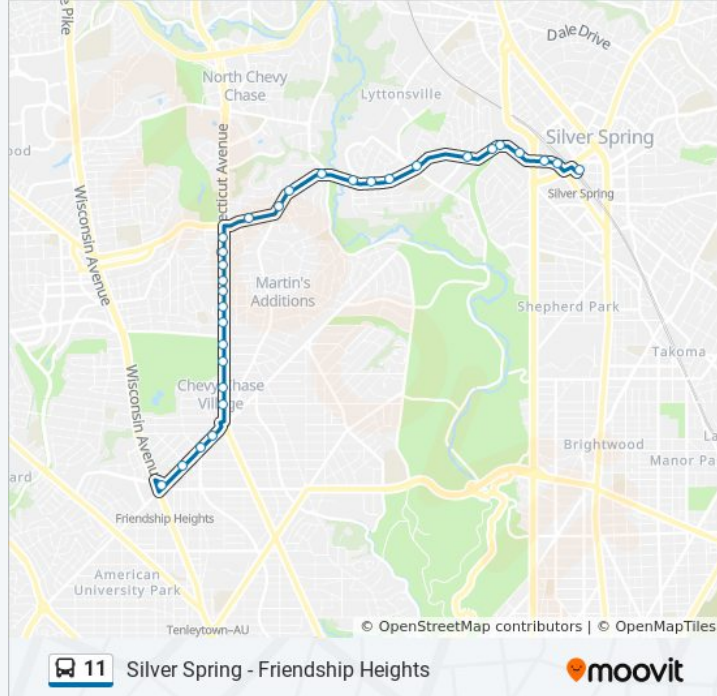

Direction: Friendship Heights

30 stops

[VIEW LINE SCHEDULE](#)

- Silver Spring Station & Bay 106
- East West Hwy & Colesville Rd
- East West Hwy & Falklands La
- East-West Hwy & Summit Hills Apt #1
- East West Hwy & @1703
- East West Hwy & Rosemary Hills Dr
- East-West Hwy & Sundale Dr
- East-West Hwy & Grubb Rd
- East-West Hwy & Ellingson Dr
- East-West Hwy & Donnybrook Dr
- East-West Hwy & Meadowbrook La
- East West Hwy & Jones Mill Rd
- East West Hwy & Glengalen La
- East West Hwy & Rocton Ave
- East West Hwy & Cypress Pl
- Connecticut Ave & Blackthorn St
- Connecticut Ave & Leland St
- Connecticut Ave & Virgilia St
- Connecticut Ave & Thornapple St
- Connecticut Ave & Taylor St
- Connecticut Ave & Shepherd St
- Connecticut Ave & Rosemary St

11 bus Info

Direction: Friendship Heights

Stops: 30

Trip Duration: 22 min

Line Summary:

Connecticut Ave & Quincy St
 Connecticut Ave & Oxford St
 Connecticut Ave & Lenox St
 Connecticut Ave & Irving St
 Western Ave & Oliver St
 Western Ave & Cedar Pkwy
 Nw Western Av & Nw Livingston St
 Friendship Hts Station

Direction: Silver Spring

31 stops

[VIEW LINE SCHEDULE](#)

Friendship Hts Station
 Nw Western Av & Nw Livingston St
 NW Western Av & NW 41st St
 Western Ave & Oliver St
 Connecticut Ave & Irving St
 Connecticut Ave & Lenox St
 Connecticut Ave & Newlands St
 Connecticut Ave & Quincy St
 Connecticut Ave & Raymond St
 Connecticut Ave & Shepherd St
 Connecticut Ave & Taylor St
 Connecticut Ave & Thornapple St
 Connecticut Ave & Williams La
 Connecticut Ave & Leland St
 Connecticut Ave & Blackthorn St
 Connecticut Ave & East West Hwy
 East-West Hwy & Connecticut Ave
 East West Hwy & Cypress Pl

11 bus Info

Direction: Silver Spring

Stops: 31

Trip Duration: 25 min

Line Summary:

East West Hwy & Brookville Rd

East-West Hwy & Beach Dr

East-West Hwy & Larry Pl