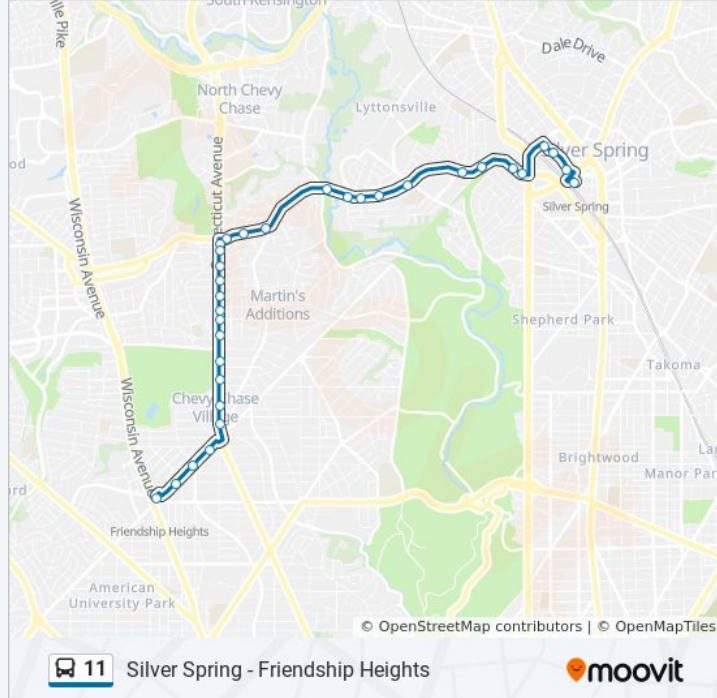

Direction: Silver Spring

31 stops

[VIEW LINE SCHEDULE](#)

Friendship Hts Station
 Nw Western Av & Nw Livingston St
 NW Western Av & NW 41st St
 Western Ave & Oliver St
 Connecticut Ave & Irving St
 Connecticut Ave & Lenox St
 Connecticut Ave & Newlands St
 Connecticut Ave & Quincy St
 Connecticut Ave & Raymond St
 Connecticut Ave & Shepherd St
 Connecticut Ave & Taylor St
 Connecticut Ave & Thornapple St
 Connecticut Ave & Williams La
 Connecticut Ave & Leland St
 Connecticut Ave & Blackthorn St
 Connecticut Ave & East West Hwy
 East-West Hwy & Connecticut Ave
 East West Hwy & Cypress Pl

11 bus Info

Direction: Silver Spring

Stops: 31

Trip Duration: 25 min

Line Summary:

East West Hwy & Brookville Rd

East-West Hwy & Beach Dr

East-West Hwy & Larry Pl

East-West Hwy & Coleston Dr

East-West Hwy & Ellingson Dr

East-West Hwy & Grubb Rd

East West Hwy & Washington Ave

East West Hwy & Rosemary Hills Dr

East-West Hwy & Summit Hills Apt #1

East West Hwy & Carey Ln

2nd Ave & Spring St

2nd Ave & Colesville Rd

Silver Spring Station & Bay 106

11 bus time schedules and route maps are available in an offline PDF at moovitapp.com. Use the [Moovit App](#) to see live bus times, train schedule or subway schedule, and step-by-step directions for all public transit in Washington, D.C. - Baltimore, MD.