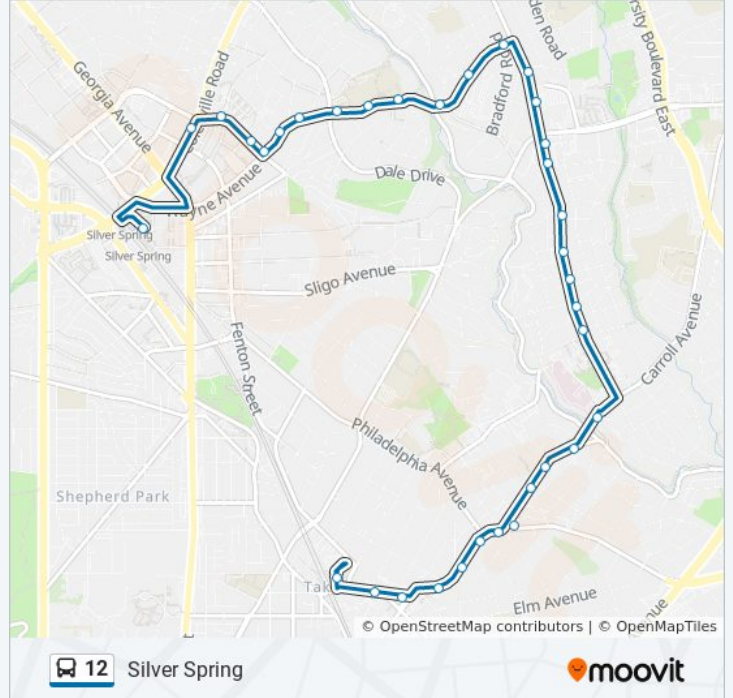

Direction: Silver Spring

36 stops

[VIEW LINE SCHEDULE](#)

- Takoma Station & Bay H
- Carroll Ave & Maple Ave
- Carroll Ave & Laurel Ave
- Carroll Ave & Tulip Ave
- Carroll Ave & Columbia Ave
- Carroll Ave & Philadelphia Ave
- Carroll Ave & Grant Ave
- Carroll Ave & Ethan Allen Ave
- Carroll Ave & Boyd Ave
- Carroll Ave & Lincoln Ave
- Carroll Ave & Old Carroll Ave
- Carroll Ave & Sligo Creek Pkwy
- Flower Ave & Carroll Ave
- Flower Ave & Carroll Ave
- Flower Ave & Maplewood Ave
- Flower Ave & Kennebec Ave
- Flower Ave & Houston Ave
- Flower Ave & Hudson Ave
- Flower Ave & Wabash Ave
- Flower Ave & Domer Ave
- Flower Ave & Piney Branch Rd
- Flower Ave & Arliss St

12 bus Info

Direction: Silver Spring

Stops: 36

Trip Duration: 21 min

Line Summary:

Flower Ave & Plymouth St
 E Wayne Ave & Flower Ave
 E Wayne Ave & Manchester Pl
 E Wayne Ave & Sligo Creek Pkwy
 Wayne Ave & Mansfield Rd
 Wayne Ave & @313
 Wayne Ave & Dale Dr
 Wayne Ave & Dartmouth Ave
 Wayne Ave & Springvale Rd
 Wayne Ave & Cedar St
 Cedar St & Pershing Dr
 Spring St & Ellsworth Dr
 Colesville Rd & Spring St
 Silver Spring Station & Bay 112

Direction: Takoma

41 stops

[VIEW LINE SCHEDULE](#)

Silver Spring Station & Bay 112
 Georgia Av+Ellsworth Dr
 Colesville Rd & Fenton St
 Colesville Rd & Spring St
 Spring St & Ellsworth Dr
 Cedar St & Pershing Dr
 Wayne Ave & Cedar St
 Wayne Ave & Springvale Rd
 Wayne Ave & Dartmouth Ave
 Wayne Ave & Dale Dr
 Wayne Ave & Mansfield Rd
 Three Oaks Dr & Sligo Creek Pkwy
 Manchester Rd & Parkside Plaza
 Manchester Rd & Schuyler Rd
 Manchester Rd & @8904

12 bus Info

Direction: Takoma

Stops: 41

Trip Duration: 22 min

Line Summary:

Manchester Rd & Manchester Pl

E Wayne Ave & Manchester Rd

E Wayne Ave & Manchester Pl