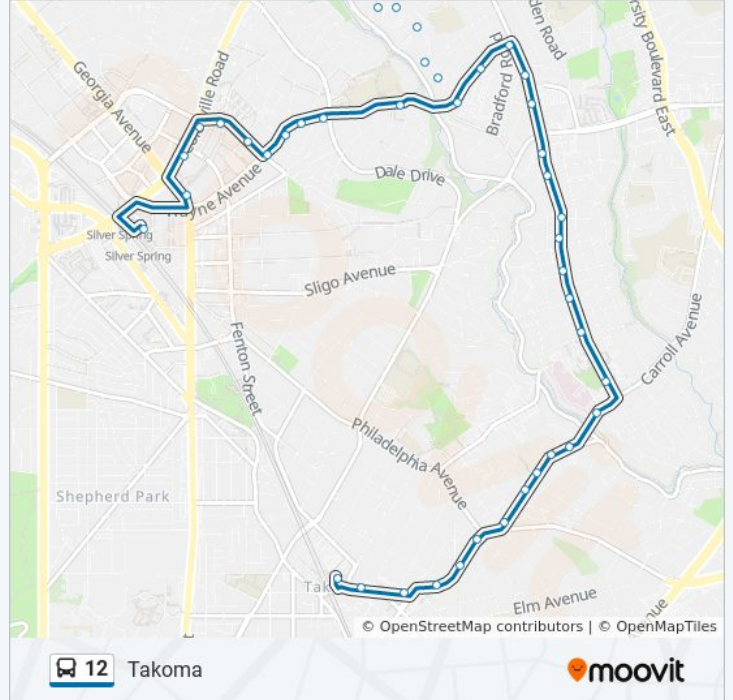

Direction: Silver Spring

36 stops

[VIEW LINE SCHEDULE](#)

- Takoma Station & Bay H
- Carroll Ave & Maple Ave
- Carroll Ave & Laurel Ave
- Carroll Ave & Tulip Ave
- Carroll Ave & Columbia Ave
- Carroll Ave & Philadelphia Ave
- Carroll Ave & Grant Ave
- Carroll Ave & Ethan Allen Ave
- Carroll Ave & Boyd Ave
- Carroll Ave & Lincoln Ave
- Carroll Ave & Old Carroll Ave
- Carroll Ave & Sligo Creek Pkwy
- Flower Ave & Carroll Ave
- Flower Ave & Carroll Ave
- Flower Ave & Maplewood Ave
- Flower Ave & Kennebec Ave
- Flower Ave & Houston Ave
- Flower Ave & Hudson Ave
- Flower Ave & Wabash Ave
- Flower Ave & Domer Ave
- Flower Ave & Piney Branch Rd
- Flower Ave & Arliss St

E Wayne Ave & Flower Ave

Flower Avenue & Plymouth Street (Inbound)

Flower Ave & Hartwell St

Flower Ave & Piney Branch Rd

Flower Ave & Domer Ave

Flower Ave & Wabash Ave

Flower Ave & Hudson Ave

Flower Ave & Houston Ave

Flower Ave & Kennebec Ave (Inbound)

Flower Ave & Maplewood Ave

Flower Ave & Carroll Ave

Carroll Ave & Adventist Hosp Drwy

Carroll Ave & Niagara Ct

Carroll Ave & Lincoln Ave

Carroll Ave & Boyd Ave

Carroll Ave & Sherman Ave

Carroll Ave & Ethan Allen Ave

Carroll Ave & Philadelphia Ave

Carroll Ave & Park Ave

Carroll Ave & Tulip Ave

Carroll Ave & Willow Ave

Carroll Ave & Maple Ave

Takoma Station & Bay H

12 bus time schedules and route maps are available in an offline PDF at moovitapp.com. Use the [Moovit App](#) to see live bus times, train schedule or subway schedule, and step-by-step directions for all public transit in Washington, D.C. - Baltimore, MD.