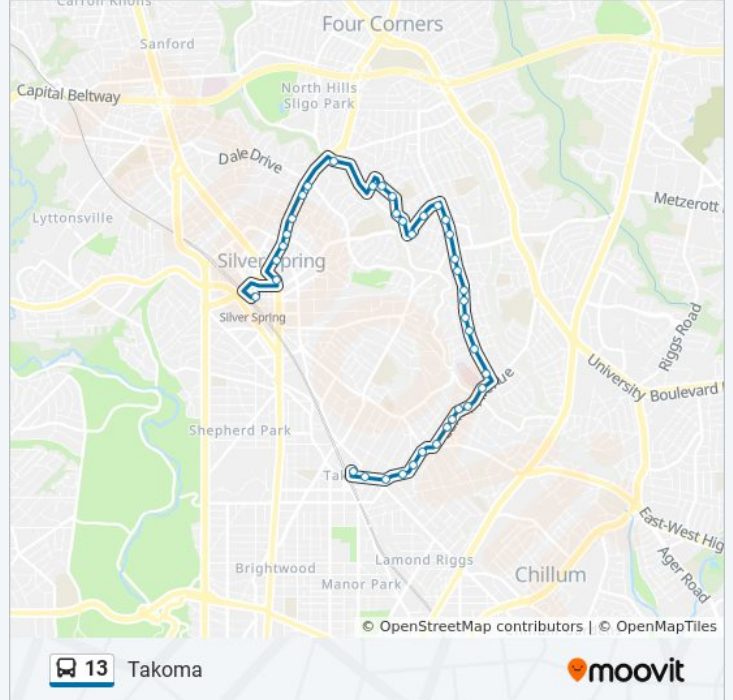

Direction: Silver Spring

37 stops

[VIEW LINE SCHEDULE](#)

- Takoma Station & Bay H
- Carroll Ave & Maple Ave
- Carroll Ave & Laurel Ave
- Carroll Ave & Tulip Ave
- Carroll Ave & Columbia Ave
- Carroll Ave & Philadelphia Ave
- Carroll Ave & Grant Ave
- Carroll Ave & Ethan Allen Ave
- Carroll Ave & Boyd Ave
- Carroll Ave & Lincoln Ave
- Carroll Ave & Old Carroll Ave
- Carroll Ave & Sligo Creek Pkwy
- Flower Ave & Carroll Ave
- Flower Ave & Carroll Ave
- Flower Ave & Maplewood Ave
- Flower Ave & Kennebec Ave
- Flower Ave & Houston Ave
- Flower Ave & Hudson Ave
- Flower Ave & Wabash Ave
- Flower Ave & Domer Ave
- Flower Ave & Piney Branch Rd
- Flower Ave & Arliss St

13 bus Info

Direction: Takoma

Stops: 39

Trip Duration: 32 min

Line Summary:

E Wayne Ave & Manchester Rd

E Wayne Ave & Manchester Pl

E Wayne Ave & Flower Ave

Flower Ave & Maplewood Ave

Flower Ave & Carroll Ave

Carroll Ave & Adventist Hosp Drwy

Carroll Ave & Niagara Ct

Carroll Ave & Lincoln Ave

Carroll Ave & Boyd Ave

Carroll Ave & Sherman Ave

Carroll Ave & Ethan Allen Ave

Carroll Ave & Philadelphia Ave

Carroll Ave & Park Ave

Carroll Ave & Tulip Ave

Carroll Ave & Willow Ave

Carroll Ave & Maple Ave

Takoma Station & Bay H

13 bus time schedules and route maps are available in an offline PDF at moovitapp.com. Use the [Moovit App](#) to see live bus times, train schedule or subway schedule, and step-by-step directions for all public transit in Washington, D.C. - Baltimore, MD.