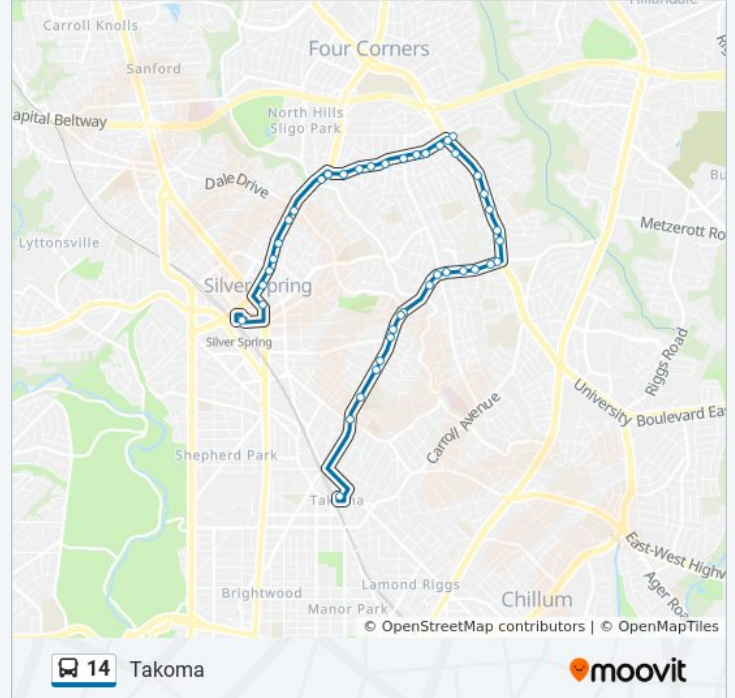

Direction: Silver Spring

38 stops

[VIEW LINE SCHEDULE](#)

- Takoma Station & Bay H
- Eastern Ave & Holly Ave
- Piney Branch Rd & @7401
- Piney Branch Rd & Philadelphia Ave
- Piney Branch Rd & Ray Dr
- Piney Branch Rd & Potomac Ave
- Piney Branch Rd & Ritchie Ave
- Piney Branch Rd & Mississippi Ave
- Piney Branch Rd & Park Valley Rd
- Piney Branch Rd & Silver Spring Ave
- Piney Branch Rd & Park Crest Dr
- Piney Branch Rd & Manchester Rd
- Piney Branch Rd & Flower Ave
- Piney Branch Rd & Arliss St
- Piney Branch Rd & Garland Ave
- Piney Branch Rd & Barron St
- Piney Branch Rd & E University Bv
- E University Bv & Patton Dr
- Health Center;400 E University Bv
- E University Bv & Buckingham Dr
- University Blvd & East Schuyler Rd
- University Blvd & East Melbourne Av

E Franklin Ave & Seminole St

E Franklin Ave & Garwood St

E Franklin Ave & Merwood Ln

University E Blvd & Franklin Ave

University Blv E & Dearborn Ave

University Blvd & East Schuyler Rd

University Blvd & East Wayne Ave

Piney Branch Rd & Greenwood Ave

Piney Branch Rd & Flower Ave

Piney Branch Rd & Manchester Rd

Piney Branch Rd & Park Crest Dr

Piney Branch Rd & Dale Dr

Piney Branch Rd & Silver Spring Ave

Piney Branch Rd & Sligo Ave

Piney Branch Rd & Mississippi Ave

Piney Branch Rd & Ritchie Ave

Piney Branch Rd & Ray Dr

Piney Branch Rd & Philadelphia Ave

Piney Branch Rd & @7336

Takoma Station & Bay H

subway schedule, and step-by-step directions for all public transit in Washington, D.C. - Baltimore, MD.