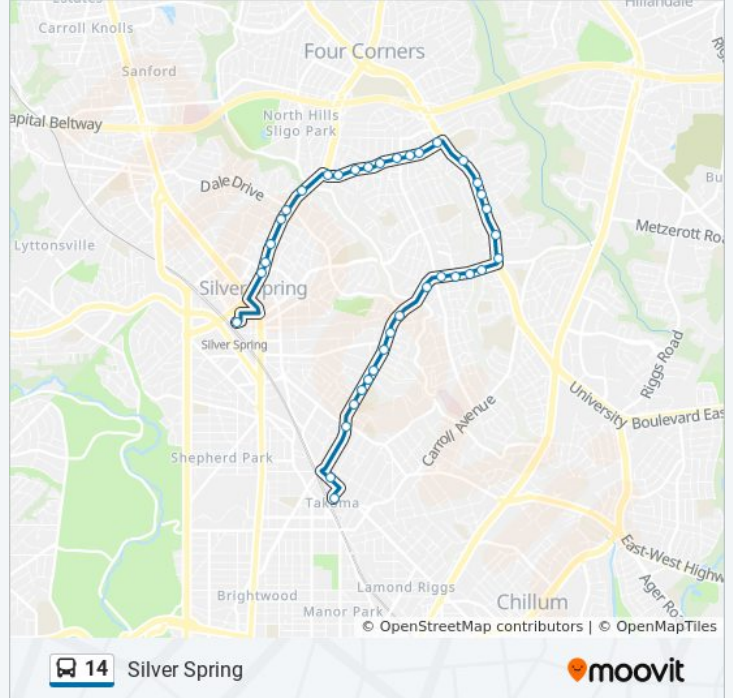

Direction: Silver Spring

38 stops

[VIEW LINE SCHEDULE](#)

- Takoma Station & Bay H
- Eastern Ave & Holly Ave
- Piney Branch Rd & @7401
- Piney Branch Rd & Philadelphia Ave
- Piney Branch Rd & Ray Dr
- Piney Branch Rd & Potomac Ave
- Piney Branch Rd & Ritchie Ave
- Piney Branch Rd & Mississippi Ave
- Piney Branch Rd & Park Valley Rd
- Piney Branch Rd & Silver Spring Ave
- Piney Branch Rd & Park Crest Dr
- Piney Branch Rd & Manchester Rd
- Piney Branch Rd & Flower Ave
- Piney Branch Rd & Arliss St
- Piney Branch Rd & Garland Ave
- Piney Branch Rd & Barron St
- Piney Branch Rd & E University Bv
- E University Bv & Patton Dr
- Health Center;400 E University Bv
- E University Bv & Buckingham Dr
- University Blvd & East Schuyler Rd
- University Blvd & East Melbourne Av

14 bus Info

Direction: Silver Spring

Stops: 38

Trip Duration: 23 min

Line Summary:

E Franklin Ave & Garwood St
 E Franklin Ave & Seminole Rd
 E Franklin Ave & Evergreen St
 Franklin Ave & Flower Ave
 Franklin Ave & Wire Ave
 Franklin Ave & Caroline Ave
 Franklin Ave & Leighton Ave
 Franklin Ave & Worth Ave
 Franklin Ave & Colesville Rd
 Colesville Rd & Silgo Creek Pkwy
 Colesville Rd & Dale Dr
 Colesville Rd & Rowan Rd
 Colesville Rd & North Noyes Dr
 Colesville Rd & Noyes Dr
 Colesville Rd & Spring St
 Silver Spring Station & Bay 227

Direction: Takoma

43 stops

[VIEW LINE SCHEDULE](#)

Silver Spring Station & Bay 227
 Georgia Av+Ellsworth Dr
 Colesville Rd & Fenton St
 Colesville Rd & Spring St
 Colesville Rd & Noyes Dr
 Colesville Rd & North Noyes Dr
 Colesville Rd & Rowan Rd
 Colesville Rd & Dale Dr
 Colesville Rd & Silgo Creek Pkwy
 Colesville Rd & Franklin Ave
 Franklin Ave & Worth Ave
 Franklin Ave & Leighton Ave
 Franklin Ave & Caroline Ave

14 bus Info

Direction: Takoma

Stops: 43

Trip Duration: 25 min

Line Summary:

Franklin Ave & Wire Ave

Franklin Ave & Flower Ave

E Franklin Ave & Evergreen St