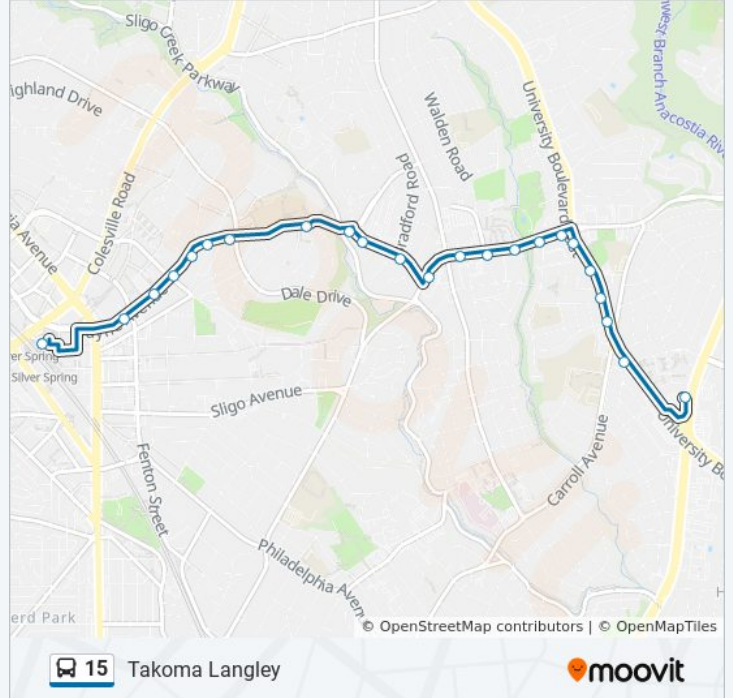

E University Bv & Seek La

E University Bv & Bayfield St

E University Bv & Forston St

E University Bv & Merrimac Dr (Terminal)

Takoma-Langley Transit Center & Bay E

15 bus time schedules and route maps are available in an offline PDF at moovitapp.com. Use the [Moovit App](#) to see live bus times, train schedule or subway schedule, and step-by-step directions for all public transit in Washington, D.C. - Baltimore, MD.

[About Moovit](#) • [MaaS Solutions](#) • [Supported Countries](#) • [Mooviter Community](#)

© 2024 Moovit - All Rights Reserved

Check Live Arrival Times