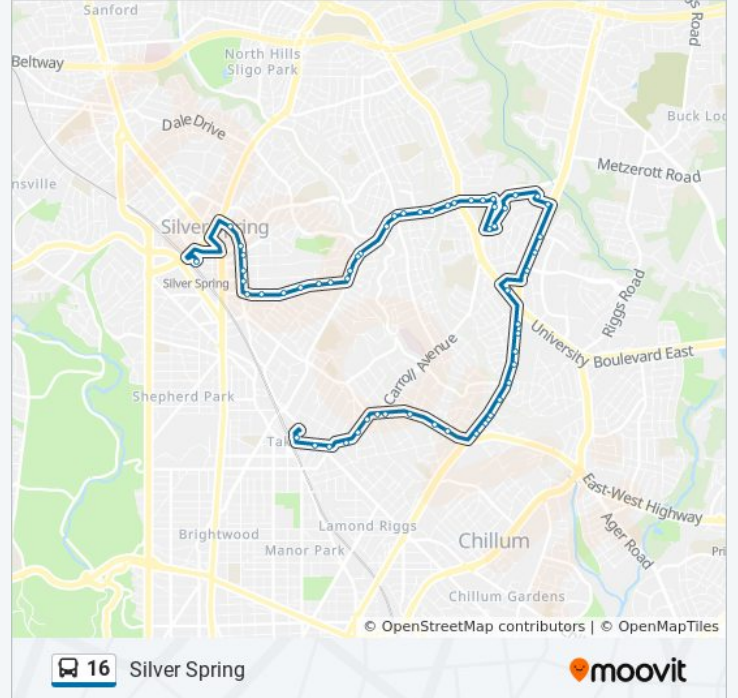

**16 bus Info**

**Direction:** Silver Spring

**Stops:** 58

**Trip Duration:** 44 min

**Line Summary:**

New Hampshire Ave & Merrimac Dr

New Hampshire Ave & #8229

New Hampshire Av & Quebec St

Piney Branch Rd & Flower Ave

Piney Branch Rd & Manchester Rd

Piney Branch Rd & Park Crest Dr

Piney Branch Rd & Dale Dr

Piney Branch Rd & Silver Spring Ave

Piney Branch Rd & Sligo Ave

Sligo Ave & Valley St

Sligo Ave & Schrider St

Sligo Ave & Carroll Ln

Sligo Ave & Chesapeake Ave

Sligo Ave & Grove St

Sligo Ave & Fenton St

Fenton St & Silver Spring Ave

Fenton St & Thayer Ave

Fenton St & Bonifant St

Fenton St & Wayne Ave

Fenton St & Ellsworth Dr

Silver Spring Station & Bay 108

**Direction: Takoma**

54 stops

[VIEW LINE SCHEDULE](#)

Silver Spring Station & Bay 108

Georgia Av+Ellsworth Dr

Colesville Rd & Fenton St