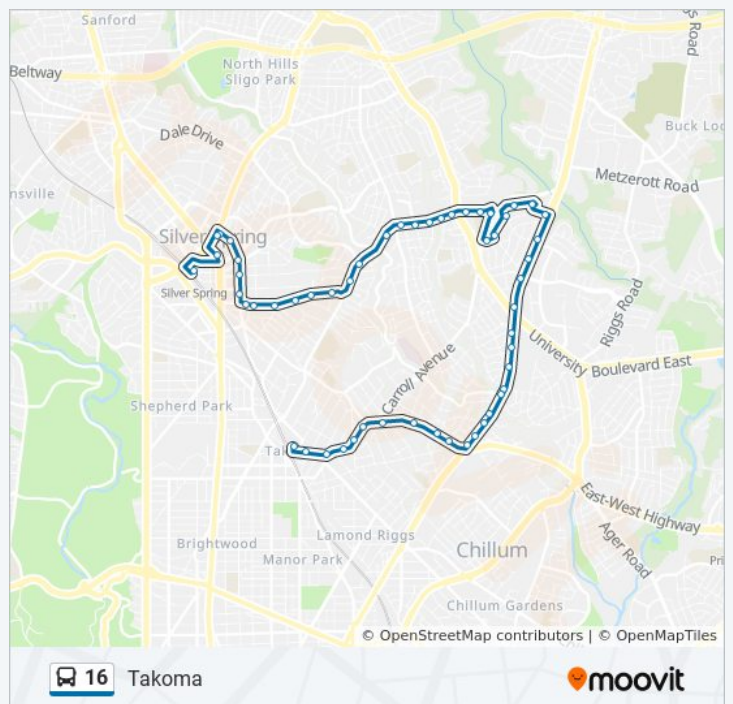

Piney Branch Rd & Barron St

Piney Branch Rd & University Blvd

Piney Branch Rd & University Blvd

Piney Branch Rd & Kodiak Dr

Carroll Ave & Piney Branch Rd

11th Ave & Carroll Ave

Ruatan St & 11th Ave

**16 bus Time Schedule**

Takoma Route Timetable:

Sunday	12:30 AM - 11:50 PM
Monday	12:30 AM - 11:50 PM
Tuesday	12:30 AM - 11:50 PM
Wednesday	12:30 AM - 11:50 PM
Thursday	12:30 AM - 11:50 PM
Friday	12:30 AM - 11:50 PM
Saturday	12:30 AM - 11:50 PM

**16 bus Info**

**Direction:** Takoma

**Stops:** 54

**Trip Duration:** 44 min

**Line Summary:**

Quebec Terr & Ruatan St

Quebec Ter & @1019

11th Ave & Ruatan St

Ruatan St & New Hampshire Ave

New Hampshire Av & Quebec St

New Hampshire Ave & #8236

New Hampshire Avenue & Merrimac St .

New Hampshire Ave & Lebanon St

New Hampshire Ave & University Blvd

New Hampshire Ave & Kirklynn Ave