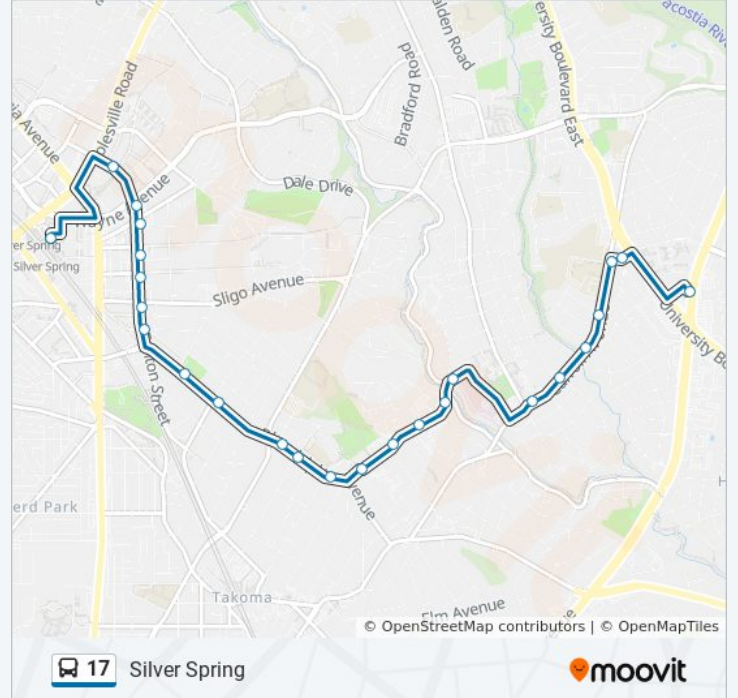

### Direction: Silver Spring

25 stops

[VIEW LINE SCHEDULE](#)

Takoma-Langley Transit Center & Bay F

Merrimac Dr & Lockney Ave

Carroll Ave & Merrimac Dr

Carroll Ave & Chester St

Carroll Ave & Glenside Dr

### 17 bus Time Schedule

Silver Spring Route Timetable:

Sunday	6:20 AM - 9:20 PM
Monday	4:45 AM - 11:25 PM
Tuesday	12:00 AM - 11:25 PM
Wednesday	12:00 AM - 11:25 PM
Thursday	12:00 AM - 11:25 PM
Friday	12:00 AM - 11:25 PM
Saturday	12:00 AM - 11:45 PM

### 17 bus Info

**Direction:** Silver Spring

**Stops:** 25

**Trip Duration:** 21 min

**Line Summary:**

Fenton St & Wayne Ave

Fenton St & Ellsworth Dr

Silver Spring Station & Bay 227

### Direction: Takoma Langley

26 stops

[VIEW LINE SCHEDULE](#)

Silver Spring Station & Bay 227

Georgia Av+Ellsworth Dr

Colesville Rd & Fenton St

Fenton St & Colesville Rd

Fenton St & Ellsworth Dr