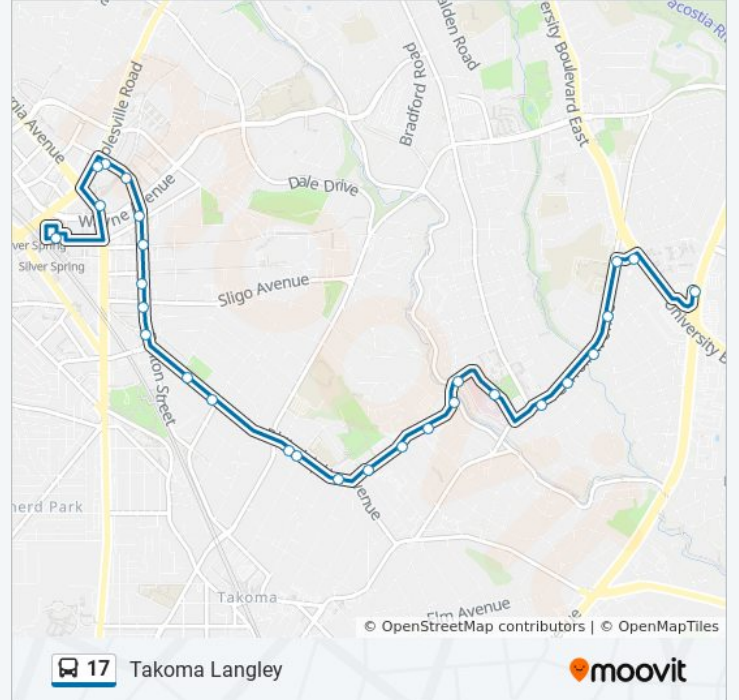

### Direction: Silver Spring

25 stops

[VIEW LINE SCHEDULE](#)

Takoma-Langley Transit Center & Bay F

Merrimac Dr & Lockney Ave

Carroll Ave & Merrimac Dr

Carroll Ave & Chester St

Carroll Ave & Glenside Dr

### 17 bus Info

**Direction:** Silver Spring

**Stops:** 25

**Trip Duration:** 21 min

**Line Summary:**

Fenton St & Wayne Ave

Fenton St & Ellsworth Dr

Silver Spring Station & Bay 227

### 17 bus Info

**Direction:** Takoma Langley

**Stops:** 26

**Trip Duration:** 22 min

**Line Summary:**

Maple Ave & Sligo Creek Pkwy

Carroll Ave & Flower Ave

Carroll Ave & Garland Ave

Carroll Ave And Anne St

Carroll Ave & Wildwood Ave

Carroll Ave & Merrimac Dr

Merrimac Dr And University Blvd

Takoma-Langley Transit Center & Bay F

17 bus time schedules and route maps are available in an offline PDF at [moovitapp.com](https://moovitapp.com). Use the [Moovit App](#) to see live bus times, train schedule or subway schedule, and step-by-step directions for all public transit in Washington, D.C. - Baltimore, MD.