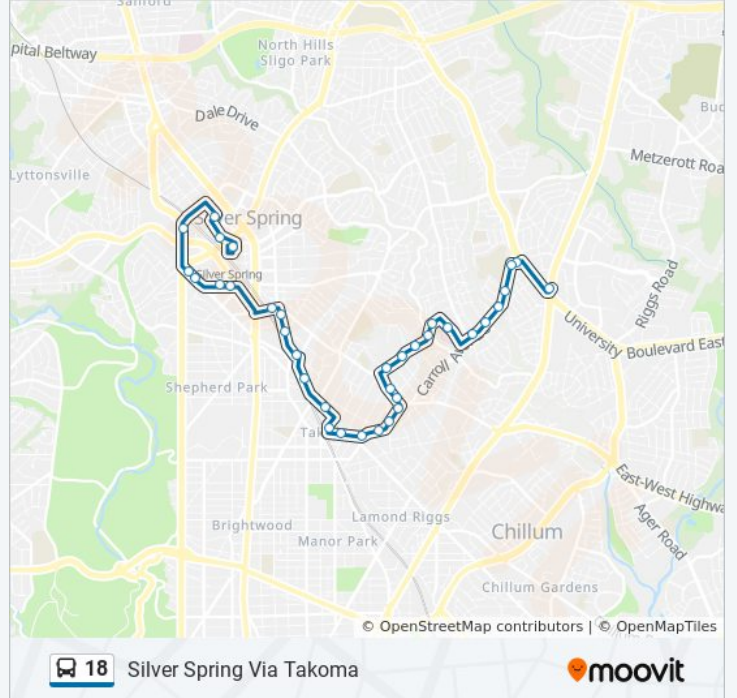

18 bus Info
Direction: Silver Spring Via Takoma
Stops: 36
Trip Duration: 27 min
Line Summary:

Takoma Ave & Buffalo Ave

Fenton St & Takoma Ave

Fenton St & New York Ave

Fenton St & Philadelphia Ave

Burlington Ave & Selim Rd

East West Hwy & Georgia Ave

Blair Mill Rd & @1220

Blair Mill Rd & @1401

Eastern Ave & # 8228

Eastern Av & 16th St

16th St & Spring St

Spring St & Second Ave

Fenwick Ln And & 1st Ave

2nd Ave & Colesville Rd

Silver Spring Station & Bay 225

Direction: Takoma

20 stops

[VIEW LINE SCHEDULE](#)

New Hampshire Ave & University Blvd

Merrimac Dr & Lockney Ave

Carroll Ave & Merrimac Dr

18 bus Info

Direction: Takoma Langley Via Takoma

Stops: 37

Trip Duration: 33 min

Line Summary:

Carroll Ave & Maple Ave

Carroll Ave & Laurel Ave

Carroll Ave & Tulip Ave