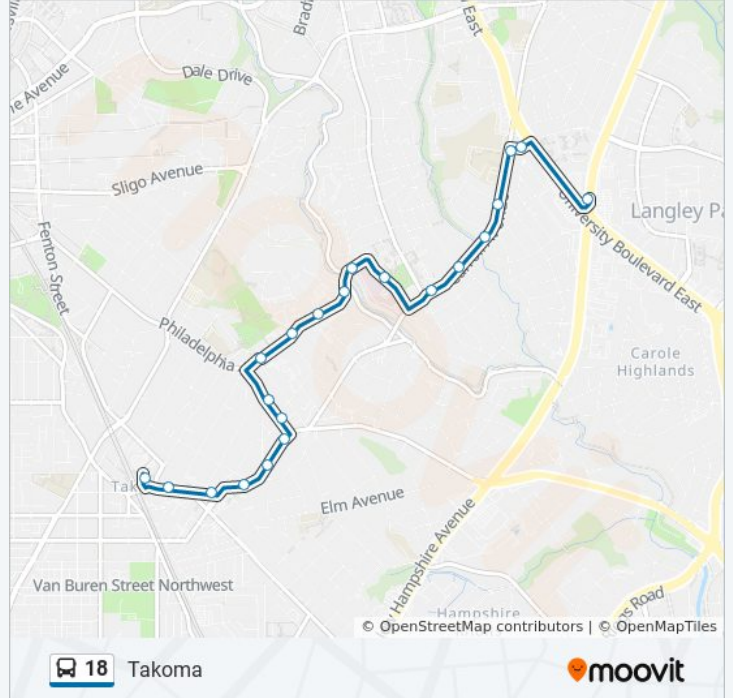

2nd Ave & Colesville Rd

Silver Spring Station & Bay 225

Direction: Takoma

20 stops

[VIEW LINE SCHEDULE](#)

New Hampshire Ave & University Blvd

Merrimac Dr & Lockney Ave

Carroll Ave & Merrimac Dr

18 bus Info

Direction: Takoma

Stops: 20

Trip Duration: 13 min

Line Summary:

- Carroll Ave & Philadelphia Ave
- Carroll Ave & Park Ave
- Carroll Ave & Tulip Ave
- Carroll Ave & Willow Ave
- Carroll Ave & Maple Ave
- Takoma Station & Bay H

Direction: Takoma Langley

20 stops

[VIEW LINE SCHEDULE](#)

- Takoma Station & Bay A
- Carroll Ave & Maple Ave
- Carroll Ave & Laurel Ave
- Carroll Ave & Tulip Ave
- Carroll Ave & Columbia Ave
- Carroll Ave & Philadelphia Ave
- Philadelphia Ave & Holt Pl
- Philadelphia Ave & Park Ave
- Philadelphia Av & Maple Av
- Maple Ave & Grant Ave
- Maple Ave & Sherman Ave
- Maple Ave & Lincoln Ave
- Maple Ave & Sligo Creek Pkwy
- Carroll Ave & Flower Ave
- Carroll Ave & Garland Ave
- Carroll Ave And Anne St
- Carroll Ave & Wildwood Ave
- Carroll Ave & Merrimac Dr

18 bus Info

Direction: Takoma Langley

Stops: 20

Trip Duration: 15 min

Line Summary:

Merrimac Dr And University Blvd

New Hampshire Ave & University Blvd

Direction: Takoma Langley Via Takoma