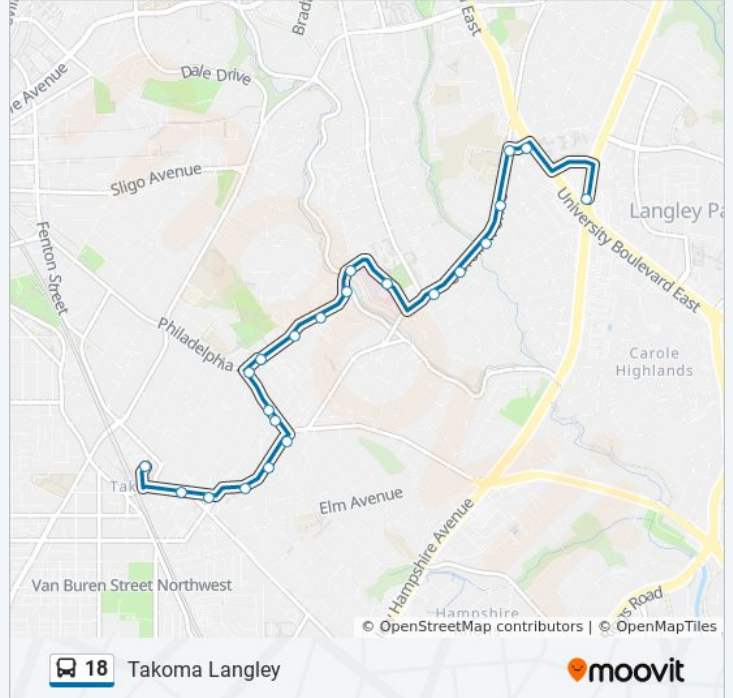

2nd Ave & Colesville Rd

Silver Spring Station & Bay 225

Direction: Takoma

20 stops

[VIEW LINE SCHEDULE](#)

New Hampshire Ave & University Blvd

Merrimac Dr & Lockney Ave

Carroll Ave & Merrimac Dr

18 bus Info

Direction: Takoma Langley

Stops: 20

Trip Duration: 15 min

Line Summary:

Merrimac Dr And University Blvd

New Hampshire Ave & University Blvd

Direction: Takoma Langley Via Takoma

37 stops

[VIEW LINE SCHEDULE](#)

Silver Spring Station & Bay 225

2nd Ave & Colesville Rd

2nd Ave & Cameron St

Fenwick Ln & 1st Ave

16th St & Spring St

16th St & East West Hwy

18 bus Info

Direction: Takoma Langley Via Takoma

Stops: 37

Trip Duration: 33 min

Line Summary:

Carroll Ave & Maple Ave

Carroll Ave & Laurel Ave

Carroll Ave & Tulip Ave