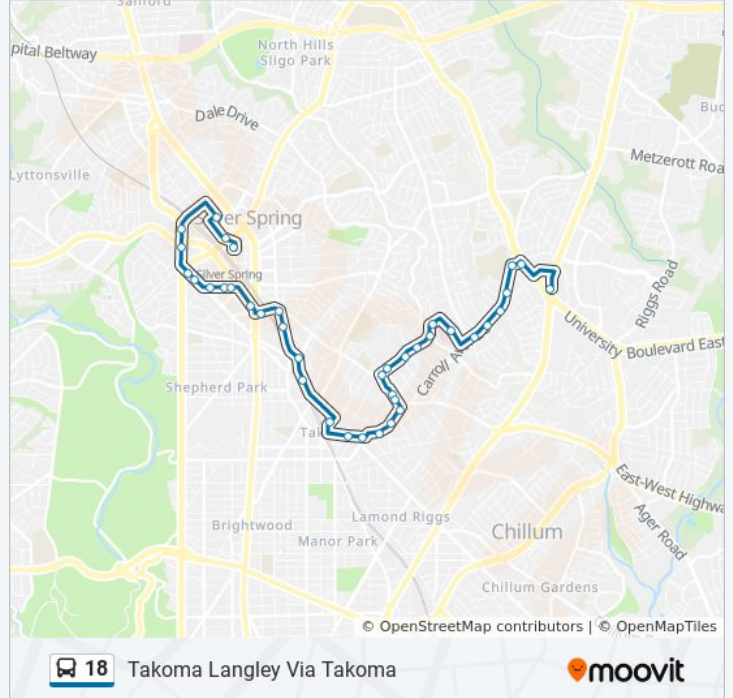

18 bus Info
Direction: Silver Spring Via Takoma
Stops: 36
Trip Duration: 27 min
Line Summary:

Takoma Ave & Buffalo Ave

Fenton St & Takoma Ave

Fenton St & New York Ave

Fenton St & Philadelphia Ave

Burlington Ave & Selim Rd

18 bus Info

Direction: Takoma Langley

Stops: 20

Trip Duration: 15 min

Line Summary:

Merrimac Dr And University Blvd

New Hampshire Ave & University Blvd

Direction: Takoma Langley Via Takoma

18 bus Info

Direction: Takoma Langley Via Takoma

Stops: 37

Trip Duration: 33 min

Line Summary:

Carroll Ave & Maple Ave

Carroll Ave & Laurel Ave

Carroll Ave & Tulip Ave

Maple Ave & Sligo Creek Pkwy

Carroll Ave & Flower Ave

Carroll Ave & Garland Ave

Carroll Ave And Anne St

Carroll Ave & Wildwood Ave

Carroll Ave & Merrimac Dr

Merrimac Dr And University Blvd

New Hampshire Ave & University Blvd