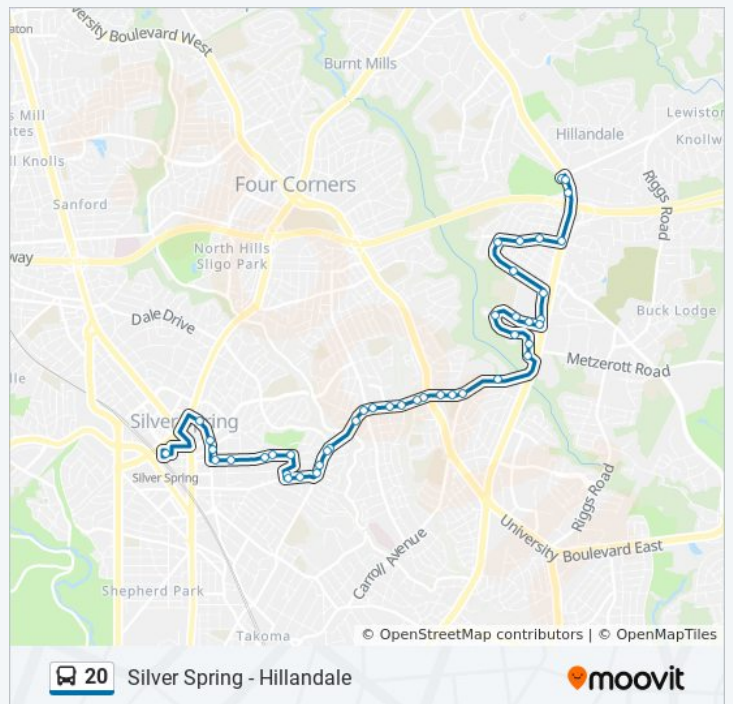

46 stops

[VIEW LINE SCHEDULE](#)

Powder Mill Rd & New Hampshire Ave

New Hampshire Av & Powder Mill Rd

New Hampshire Av & Elton Rd

New Hampshire Av & Oakview Dr

Oakview Dr & Braddock Rd

Oakview Dr & Cottrell Terr

Piney Branch Rd & University Blvd

Piney Branch Rd & Barron St

Piney Branch Rd & Garland Ave

Piney Branch Rd & Arliss St

Piney Branch Rd & Greenwood Ave

Piney Branch Rd & Flower Ave

20 bus Time Schedule

Silver Spring Route Timetable:

Direction: Silver Spring

Stops: 46

Trip Duration: 33 min

Line Summary:

Piney Branch Rd & Manchester Rd

Piney Branch Rd & Park Crest Dr

Piney Branch Rd & Dale Dr

Piney Branch Rd & Silver Spring Ave

Piney Branch Rd & Sligo Ave

Sligo Ave & Valley St

Sligo Ave & Schrider St

Schrider St & Silver Spring Ave

Thayer Ave & Nolte Ave

Thayer Ave & @555

Thayer Ave & @575

Thayer Ave & Houston St