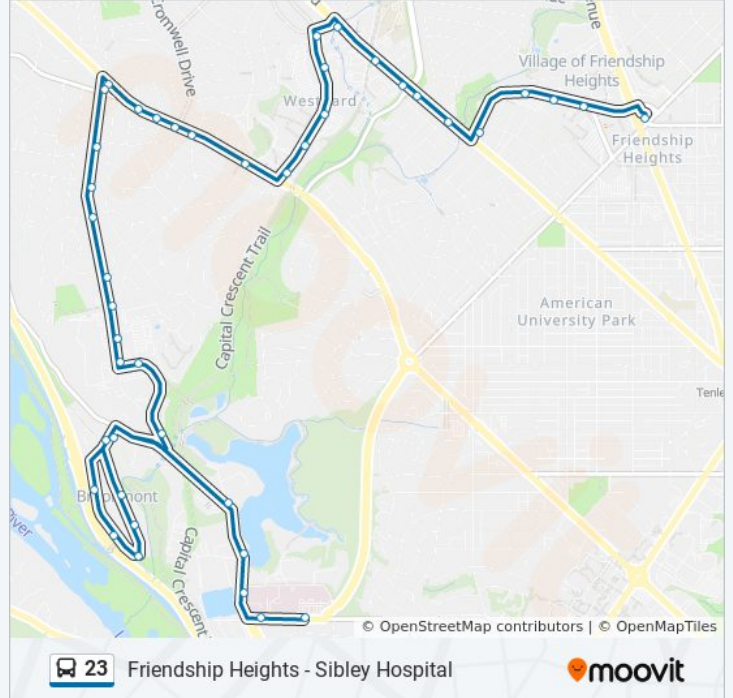

Direction: Friendship Heights

45 stops

[VIEW LINE SCHEDULE](#)

Loughboro Rd Nw & Sibley Hospital

Loughboro Rd Nw & Mac Arthur Blvd N

Mac Arthur Blv & Little Falls Rd

Macarthur Blvd & Little Falls Rd

Mac Arthur Blv & Windward Pl

23 bus Info

Direction: Friendship Heights

Stops: 45

Trip Duration: 25 min

Line Summary:

Sangamore Rd & Walhonding Rd
 Massachusetts Ave & Sangamore Rd
 Massachusetts Ave & Onondaga Rd
 Massachusetts Ave & Marlyn Dr
 Massachusetts Ave & Cromwell Dr
 Massachusetts Ave & Brookeway Dr
 Massachusetts Ave & @5600
 Westbard Ave & Massachusetts Ave
 Westbard Ave & Crown St
 Westbard Ave & Westbard Cir
 Westbard Ave & @5401
 Westbard Ave & Ridgefield Rd
 River Rd & Ridgefield Rd
 River Rd & Dorsey La
 River Rd & Little Falls Pw
 River Rd & Greystone St
 River Rd & Ventnor Rd
 Willard Ave & River Rd
 Willard Av & N Park Av
 Willard Av & Shoemaker Farm La
 Willard Av & Friendship Bv
 Willard Ave & the Hills Plaza
 Friendship Hts Station

Direction: Sibley Hospital

39 stops

[VIEW LINE SCHEDULE](#)

Friendship Hts Station
 Willard Ave & Friendship Blvd
 Willard Av & Friendship Bv
 Willard Av & Shoemaker Farm La
 Willard Av & N Park Av
 Willard Av & River Rd

Macarthur Blvd & Norton St

Loughboro Rd & Sibley Hospital

Loughboro Rd Nw & Sibley Hospital

23 bus Info

Direction: Sibley Hospital

Stops: 39

Trip Duration: 19 min

Line Summary: