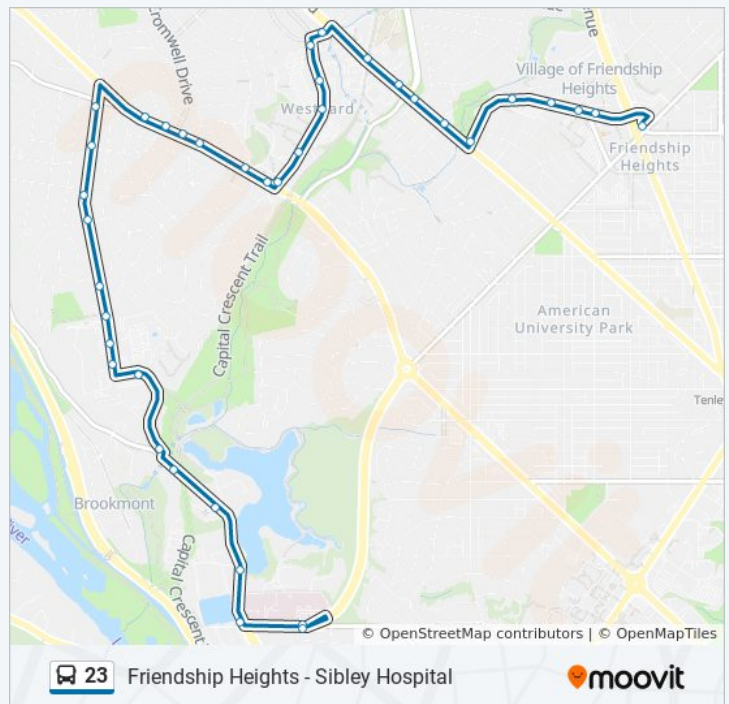

Direction: Sibley Hospital

39 stops

[VIEW LINE SCHEDULE](#)

Friendship Hts Station
 Willard Ave & Friendship Blvd
 Willard Av & Friendship Bv
 Willard Av & Shoemaker Farm La
 Willard Av & N Park Av
 Willard Av & River Rd

River Rd & Ventnor Rd

River Rd & Greystone St

River Rd & Little Falls Pkwy

River Rd & Butler Rd

River Rd & Landy Ln

Ridgefield Rd & River Rd

Westbard Ave & Westbard Cir

Westbard Ave & @5400

Sangamore Rd & Sentinel Dr

Sangamore Rd & Sangamore Rd

Sangamore Rd & Little Falls Mall

Sangamore Rd & Brookes La (S)

Macarthur Bv & Windward Pl

Mac Arthur Blv & Windward Pl

Macarthur Blvd & Dalecarlia Entrance

Macarthur Blvd & Norton St

Loughboro Rd & Sibley Hospital

Loughboro Rd Nw & Sibley Hospital

23 bus Info

Direction: Sibley Hospital

Stops: 39

Trip Duration: 19 min

Line Summary: