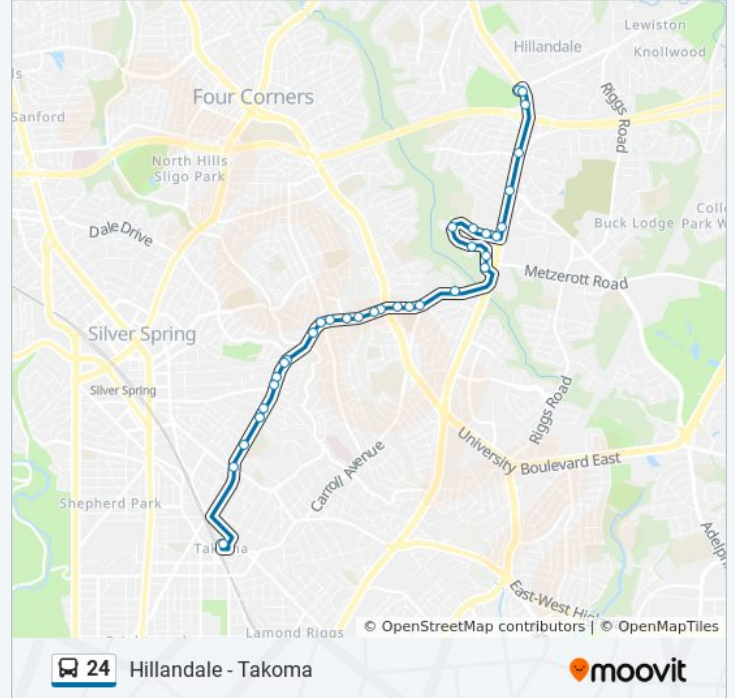

Piney Branch Rd & Carroll Ave

Piney Branch Rd & Kodiak Dr

Piney Branch Rd & University Blvd

Piney Branch Rd & University Blvd

Piney Branch Rd & Barron St

Piney Branch Rd & Garland Ave

Piney Branch Rd & Arliss St

Piney Branch Rd & Greenwood Ave

Piney Branch Rd & Flower Ave

Piney Branch Rd & Manchester Rd

Piney Branch Rd & Park Crest Dr

Piney Branch Rd & Dale Dr

Piney Branch Rd & Silver Spring Ave

Piney Branch Rd & Sligo Ave

Piney Branch Rd & Mississippi Ave

Piney Branch Rd & Ritchie Ave

Piney Branch Rd & Ray Dr

Piney Branch Rd & Philadelphia Ave

Takoma Station & Bay H

24 bus time schedules and route maps are available in an offline PDF at moovitapp.com. Use the [Moovit App](#) to see live bus times, train schedule or subway schedule, and step-by-step directions for all public transit in Washington, D.C. - Baltimore, MD.

[About Moovit](#) • [MaaS Solutions](#) • [Supported Countries](#) • [Mooviter Community](#)

© 2024 Moovit - All Rights Reserved

Check Live Arrival Times