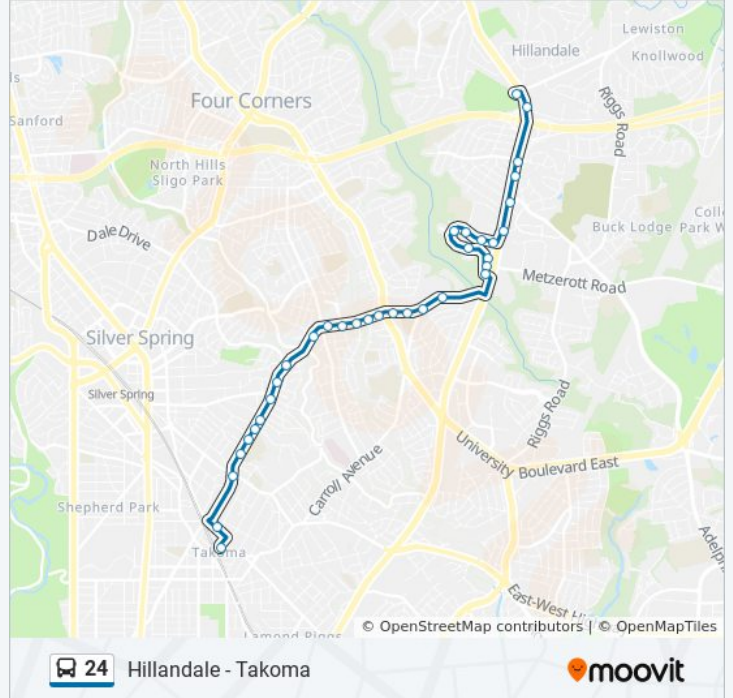

Direction: Hillandale

36 stops

[VIEW LINE SCHEDULE](#)

- Takoma Station & Bay H
- Eastern Ave & Holly Ave
- Piney Branch Rd & @7401
- Piney Branch Rd & Philadelphia Ave
- Piney Branch Rd & Ray Dr
- Piney Branch Rd & Potomac Ave
- Piney Branch Rd & Ritchie Ave
- Piney Branch Rd & Mississippi Ave
- Piney Branch Rd & Park Valley Rd
- Piney Branch Rd & Silver Spring Ave
- Piney Branch Rd & Park Crest Dr
- Piney Branch Rd & Manchester Rd
- Piney Branch Rd & Flower Ave
- Piney Branch Rd & Arliss St
- Piney Branch Rd & Garland Ave
- Piney Branch Rd & Barron St
- Piney Branch Rd & University Blvd
- Piney Branch Rd & University Blvd
- Piney Branch Rd & Kodiak Dr
- Piney Branch Rd & Carroll Ave
- Piney Branch Rd & New Hampshire Ave
- Piney Branch Rd & New Hampshire Ave

24 bus Info

Direction: Hillandale

Stops: 36

Trip Duration: 28 min

Line Summary:

Southampton Dr & Ames Rd
 Southampton Dr & @201
 Southampton Dr & @377
 Southampton Dr & Beacon Rd
 Northampton Dr & Colony Rd
 Northampton Dr & Beacon Rd
 Northampton Dr & Beacon Rd
 Northampton Dr & Avenel Rd
 New Hampshire Ave & Fox St
 New Hampshire Ave & Adelphi Rd
 New Hampshire Ave & Madre St
 New Hampshire Av & Oakview Dr
 New Hampshire Av & Elton Rd
 Powder Mill Rd & New Hampshire Ave

Direction: Takoma

34 stops

[VIEW LINE SCHEDULE](#)

Powder Mill Rd & New Hampshire Ave
 New Hampshire Av & Powder Mill Rd
 New Hampshire Av & Elton Rd
 New Hampshire Av & Oakview Dr
 New Hampshire Av & Dilston Rd
 New Hampshire Av & Fox St
 Northampton Dr & Avenel Rd
 Northampton Dr & @863
 Northampton Dr & Beacon Rd
 Northampton Dr & Colony Rd
 Southampton Dr & Beacon Rd
 Southampton Dr & @306
 Southampton Dr & Ames Rd
 Piney Branch Rd & New Hampshire Ave
 Piney Branch Rd & Carroll Ave

24 bus Info

Direction: Takoma

Stops: 34

Trip Duration: 25 min

Line Summary:

Piney Branch Rd & Carroll Ave

Piney Branch Rd & Kodiak Dr

Piney Branch Rd & University Blvd