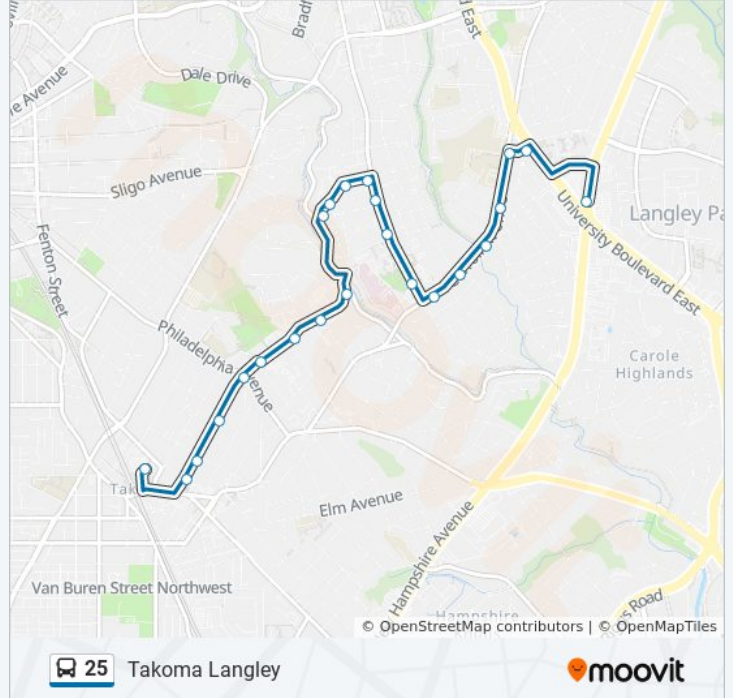

**Direction: Takoma**

23 stops

[VIEW LINE SCHEDULE](#)

New Hampshire Ave & University Blvd

Merrimac Dr & Lockney Ave

Carroll Ave & Merrimac Dr

Carroll Ave & Chester St

Carroll Ave & Glenside Dr

### 25 bus Info

**Direction:** Takoma Langley

**Stops:** 24

**Trip Duration:** 17 min

**Line Summary:**

Carroll Ave & Garland Ave

Carroll Ave And Anne St

Carroll Ave & Wildwood Ave

Carroll Ave & Merrimac Dr

Merrimac Dr And University Blvd

New Hampshire Ave & University Blvd

25 bus time schedules and route maps are available in an offline PDF at [moovitapp.com](https://moovitapp.com). Use the [Moovit App](#) to see live bus times, train schedule or subway schedule, and step-by-step directions for all public transit in Washington, D.C. - Baltimore, MD.