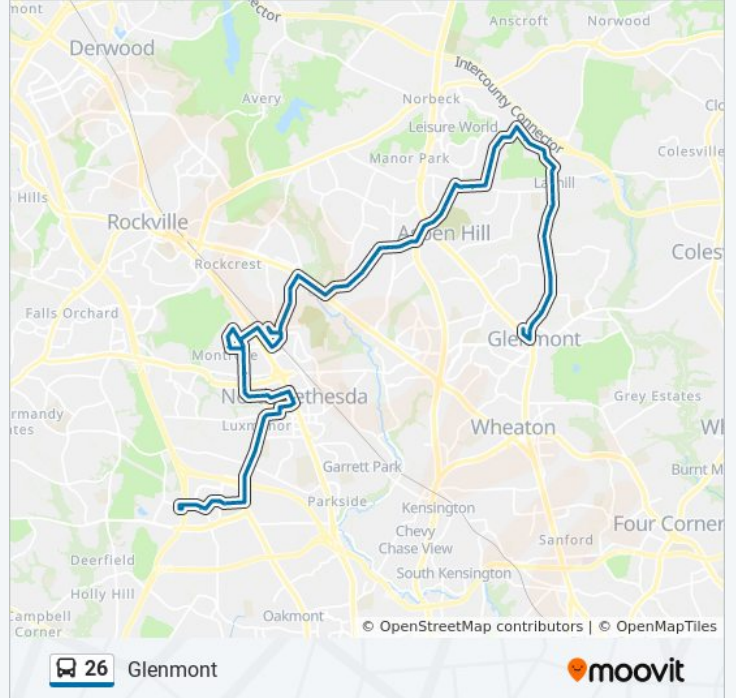

E Jefferson St & Montrose Pkwy

E Jefferson St & Montrose Rd

E Jefferson St & California Cir

26 bus Time Schedule

Glenmont Route Timetable:

Sunday	12:25 AM - 11:35 PM
Monday	12:25 AM - 11:35 PM
Tuesday	12:25 AM - 11:35 PM
Wednesday	12:25 AM - 11:35 PM
Thursday	12:25 AM - 11:35 PM
Friday	12:25 AM - 11:35 PM
Saturday	12:25 AM - 11:35 PM

26 bus Info

Direction: Glenmont

Stops: 84

Trip Duration: 65 min

Line Summary:

E Jefferson St & Federal Plaza
E Jefferson St & Rollins Ave
E Jefferson St & Halpine Rd
E Jefferson St & Congressional Ln
Congressional Ln & Jefferson St
Congressional Ln & Rollins Ave
E Jefferson St & Rollins Ave
Halpine Rd & Jefferson St
Halpine Rd & Rockville Pike
Halpine Rd & Rockville Pike
Chapman Ave & Bouic Ave
Parklawn Dr & Twinbrook Pkwy
Twinbrook Station & Bay C - East
Twinbrook Pkwy & Parklawn Dr
Twinbrook Pkwy & Ardennes Ave
Twinbrook Pkwy & Alderbrook Ct
Twinbrook Pkwy & Besley Ct
Twinbrook Pkwy & Dowgate Ct
Twinbrook Pkwy & Veirs Mill Rd
Veirs Mill Rd & Twinbrook Pw
Aspen Hill Rd & Adrian St
Aspen Hill Rd & Margot Dr
Aspen Hill Rd & Arctic Ave
Aspen Hill Rd & Eades St
Aspen Hill Rd & Iris Pl
Aspen Hill Rd & Justice Rd
Aspen Hill Rd & Marianna Dr
Aspen Hill Rd & Parkland Dr
Aspen Hill Rd & Genoble Dr
Aspen Hill Rd & Connecticut Ave
Connecticut Ave & Northgate Sc
Connecticut Ave & Georgia Ave
Connecticut Ave & Grand Pre Rd

Connecticut Ave & Pear Tree Ct

Connecticut Ave & Bel Pre Rd

Bel Pre Rd & Peartree Ln

Bel Pre Rd & Weeping Willow Dr

Homecrest Rd & Bel Pre Rd

Homecrest Rd & Homecrest House

Homecrest Rd & Gunarette Way

Homecrest Rd & Homecrest Cir

Homecrest Rd & Longmead Crossing Dr

Longmead Crossing Dr & Ladymeade Dr

Longmead Crossing Dr & Ladymeade Dr

Longmead Crossing Dr & Cherry Leaf Ln

Longmead Crossing Dr & Argyle Club Ln

Layhill Rd & Longmead Crossing Dr