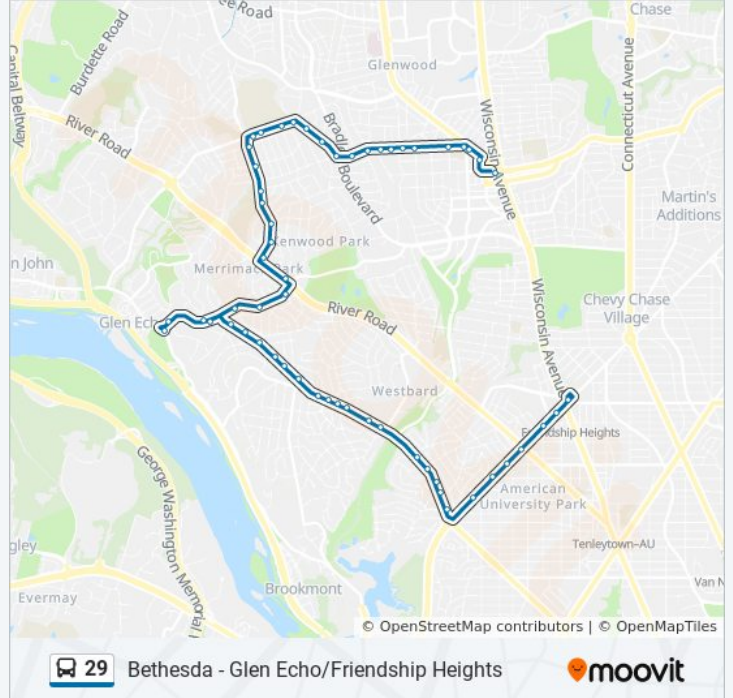

Use the Moovit App to find the closest 29 bus station near you and find out when is the next 29 bus arriving.

**Direction: Bethesda**

58 stops

[VIEW LINE SCHEDULE](#)

- Friendship Hts Station
- NW Western Av & NW 44th St
- Western Av & Cortland Rd
- Nw Western Av & Nw River Rd
- Nw Western Av & Nw Fessenden St
- Western Av & Leroy Pl
- Western Av & Allan Rd
- Westmoreland Cir & Massachusetts Ave
- Massachusetts Ave & Duvall Dr
- Massachusetts Ave & Jamestown Rd
- Massachusetts Ave & Cape Cod Ct
- Massachusetts Ave & Newport Ave
- Massachusetts Ave & Baltimore Ave
- Massachusetts Ave & Westbard Ave
- Massachusetts Ave & @5601
- Massachusetts Ave & Brookeway Dr
- Massachusetts Ave & Cromwell Dr
- Massachusetts Ave & Osceola Rd
- Massachusetts Ave & Onondaga Rd
- Massachusetts Ave & Sangamore Rd
- Massachusetts Ave & Osceola Rd

**29 bus Info**

**Direction:** Bethesda  
**Stops:** 58  
**Trip Duration:** 28 min  
**Line Summary:**

Massachusetts Ave & Ardmore Ct  
Massachusetts Ave & Ramsgate Rd  
Massachusetts Ave & Mohican Pl  
Massachusetts Ave & Avalon Dr  
Goldsboro Rd & Rannoch Rd  
Goldsboro Rd & Macarthur Blvd  
Macarthur Blvd & Goldsboro Rd  
Goldsboro Rd & Rannoch Rd  
Goldsboro Rd & Goldleaf Dr  
Goldsboro Rd & Red Wing Rd  
Goldsboro Rd & Haviland Dr  
River Rd & Goldsboro Rd  
Whittier Blvd & Highboro Dr  
Whittier Blvd & Shady Oak Ln  
Whittier Blvd & Lenox Rd  
Whittier Blvd & Robinwood Rd  
Whittier Blvd & Plainview Rd  
Whittier Blvd & Landon Ln  
Whittier Blvd & Kirby Rd  
Wilson Ln & Whittier Blvd  
Wilson Ln & Westfield Dr  
Wilson Ln & Marbury Rd  
Wilson Ln & Aberdeen Rd  
Wilson Ln & Old Chester Rd  
Wilson Ln & Radnor Rd  
Wilson Ln & Maiden Ln  
Wilson Ln & Aberdeen Rd  
Wilson Ln & Hampton Ln  
Wilson Ln & Moorland Ln  
Wilson Ln & Stratford Rd  
Wilson Ln & Glenbrook Rd  
Wilson Ln & Fairfax Rd  
Wilson Ln & Clarendon Rd