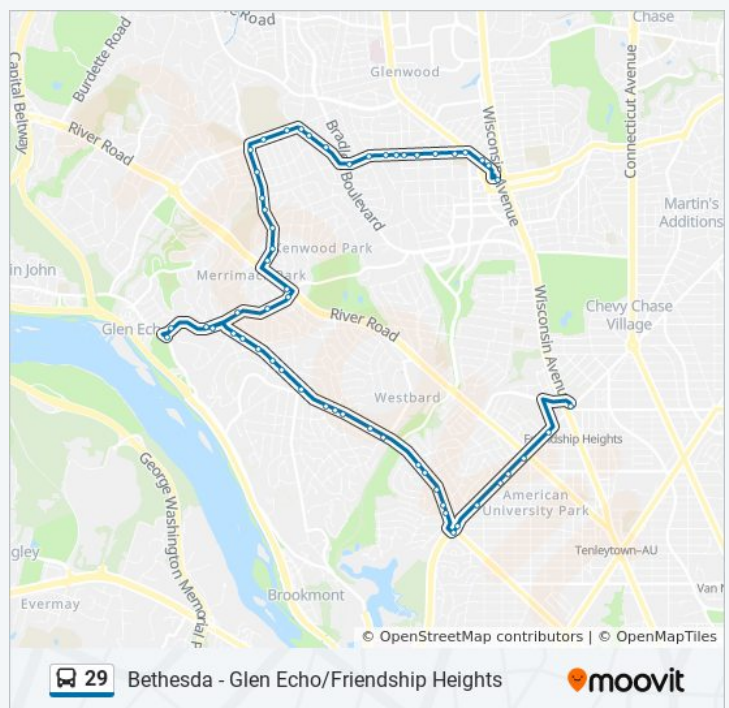

Wilson Ln & Moorland Ln

Wilson Ln & Hampton Ln

Wilson Ln & Aberdeen Rd

Wilson Ln & Bradley Blvd

Wilson Ln & Radnor Rd

Wilson Ln & Old Chester Rd

Wilson Ln & Aberdeen Rd

Wilson Ln & Marbury Rd

Wilson Ln & Westfield Dr

Whittier Blvd & Kirby Rd

Whittier Blvd & Landon Ln

Whittier Blvd & Plainview Rd

Whittier Blvd & Robinwood Rd

Whittier Blvd & Lenox Rd

Whittier Blvd & Shady Oak Ln

Whittier Blvd & Highboro Dr

**29 bus Time Schedule**

Friendship Heights Route Timetable:

Sunday	6:50 AM - 8:10 PM
Monday	5:30 AM - 10:10 PM
Tuesday	5:30 AM - 10:10 PM
Wednesday	5:30 AM - 10:10 PM
Thursday	5:30 AM - 10:10 PM
Friday	5:30 AM - 10:10 PM
Saturday	6:50 AM - 9:30 PM

**29 bus Info**

**Direction:** Friendship Heights

**Stops:** 57

**Trip Duration:** 29 min

**Line Summary:**

River Rd & Goldsboro Rd

Goldsboro Rd & Haviland Dr

Goldsboro Rd & Red Wing Rd