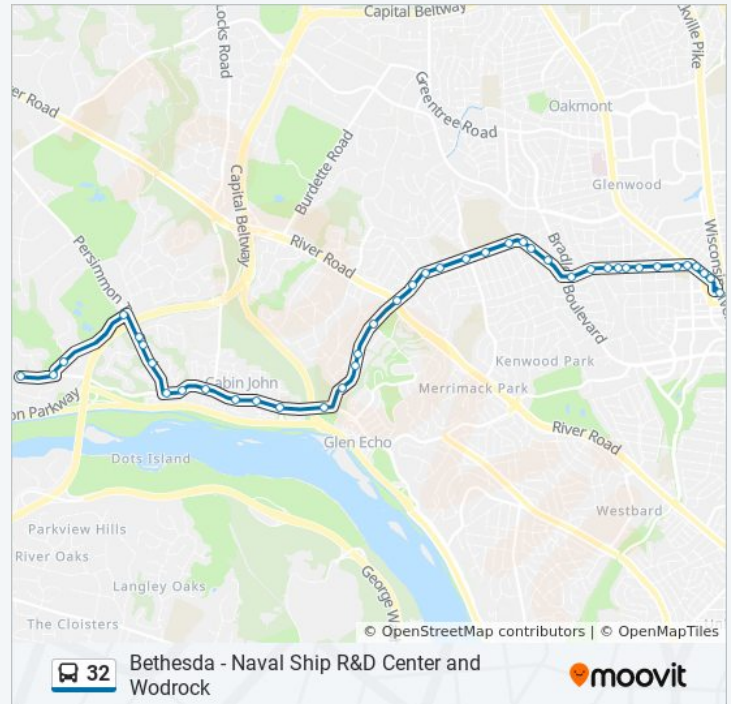

Macarthur Blvd & Tomlinson Ave

Macarthur Blvd & 77th St

Macarthur Blvd & 79th St

Macarthur Blvd & 81st St

Macarthur Blvd & Persimmon Tree Rd

Thursday

6:40 PM - 7:20 PM

Friday

6:40 PM - 7:20 PM

Saturday

Not Operational

32 bus Info

Direction: Mac Arthur Blvd/Vendome Dr

Stops: 43

Trip Duration: 20 min

Line Summary:

Persimmon Tree Rd & Caraway St

Persimmon Tree Rd & Carlynn Dr

Persimmon Tree Rd & Tomlinson Ave

Eggert Dr & Persimmon Tree Rd

Eggert Dr & Capri Pl

Macarthur Blvd & Eggert Dr

Macarthur Blvd & Vendome Dr

Direction: Naval Ctr Carderock

48 stops

[VIEW LINE SCHEDULE](#)

Bethesda Station

Old Georgetown Rd & Commerce La

Old Georgetown Rd & Woodmont Ave

Old Georgetown Rd & Fairmont Ave

Wilson Ln & Old Georgetown Rd

Wilson Ln & Clarendon Rd