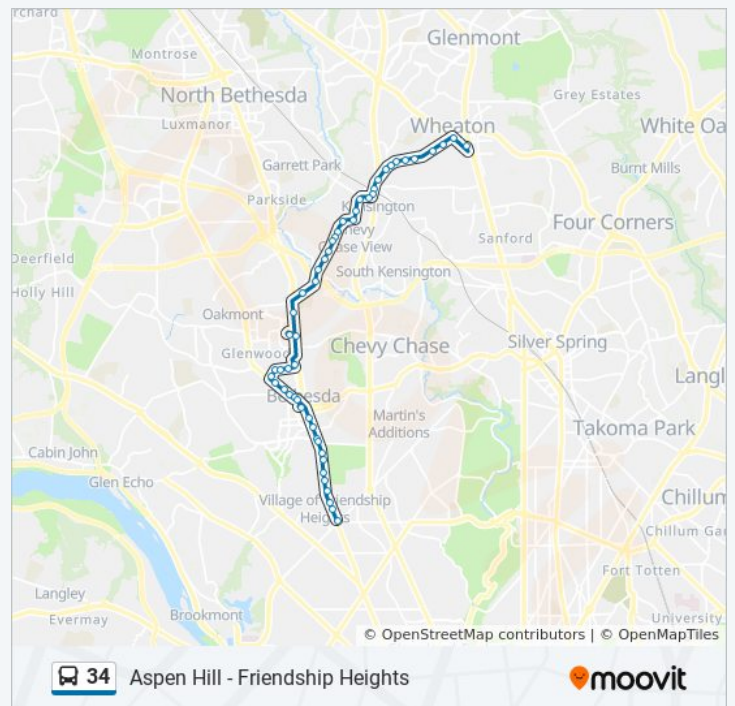

34 bus Info

Direction: Friendship Heights Via Wheaton

Stops: 83

Trip Duration: 63 min

Line Summary:

Connecticut Ave & Kelsey St
Connecticut Ave & Atherton Dr
Connecticut Ave & Jeffry St
Connecticut Ave & Isbell St
Connecticut Ave & Weller Rd
Connecticut Ave & Greenly St
Connecticut Ave & Everton St
Connecticut Ave & Randolph Rd
Connecticut Ave & Carey St
Connecticut Ave & Brightview St
Veirs Mill Rd & Centerhill St
Veirs Mill Rd & Gail St
Veirs Mill Rd & Claridge Rd
Veirs Mill Rd & Pendleton Dr
Veirs Mill Rd & Newport Mill Rd
Veirs Mill Rd & Norris Dr
Veirs Mill Rd & Schoolhouse Cir
Veirs Mill Rd & College View Dr
W University Bv & Veirs Mill Rd
Veirs Mill Rd & W University Bv
Wheaton Station & Bay F
University W Blvd & East Ave
University W Blvd & Valleyview Ave
University W Blvd & Hillsdale Dr
University W Blvd & Hobson St
University W Blvd & @3333
University W Blvd & Madison St
University W Blvd & Decatur Ave
University W Blvd & Perry Ave
University W Blvd & Connecticut Ave
Connecticut Ave & Plyers Mill Rd
Connecticut Ave & Howard Ave
Knowles Ave & Detrick Ave

Old Georgetown Rd & Cordell Ave

Old Georgetown Rd & Glenbrook Rd

Battery La & Old Georgetown Rd

Battery Ln & Keystone Ave

Battery Ln & Battery Lane Park

Battery Ln & @4998

Battery La & #4890

Woodmont Ave & Battery Ln

34 bus Info

Direction: Wheaton

Stops: 53

Trip Duration: 38 min

Line Summary:

Medical Ctr Station & Bus Bay F

Rockville Pike & North Wood Dr

Cedar Ln & Elmhirst Pkwy