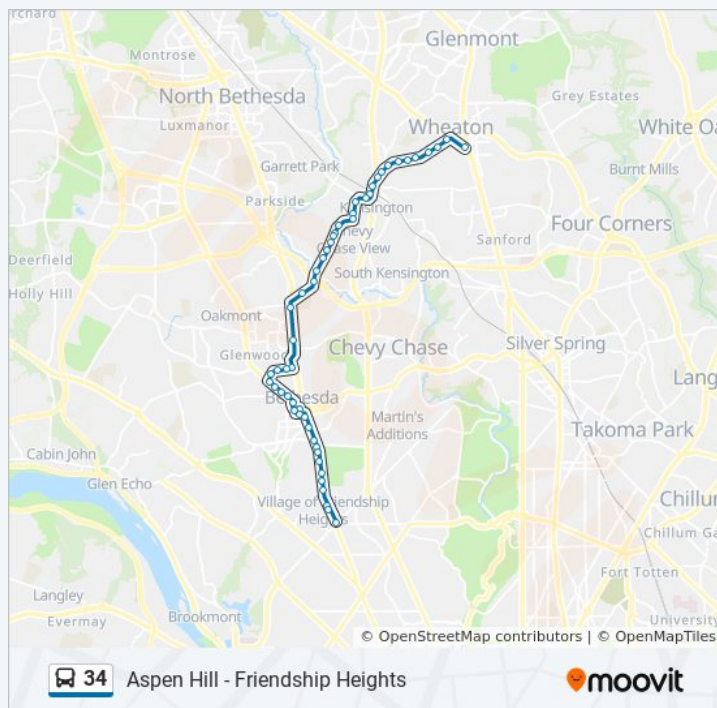

University W Blvd & Connecticut Ave

Connecticut Ave & Plyers Mill Rd

Connecticut Ave & Howard Ave

Knowles Ave & Detrick Ave

Summit Ave & Warner St

Summit Ave & Prospect St

Summit Ave & Cedar Ln

Cedar Ln & Dresden St

Old Georgetown Rd & Del Ray Ave

Old Georgetown Rd & Arlington Rd

Friday

12:05 AM - 11:20 PM

Saturday

12:05 AM - 11:15 PM

34 bus Info

Direction: Friendship Heights

Stops: 52

Trip Duration: 36 min

Line Summary:

Woodmont Ave & Old Georgetown Rd

Bethesda Station

Woodmont Ave & North Ave

Montgomery Ln & East Ln

Wisconsin Ave & Elm St

Wisconsin Ave & Miller Ave

Wisconsin Ave & Stanford St

Wisconsin Ave & Nottingham Dr

Wisconsin Ave & Norwood Dr

Wisconsin Ave & Chevy Chase Blvd

Wisconsin Ave & Langdrum Ln

Wisconsin Ave & Drummond Ave

Wisconsin Ave & Dorset Ave