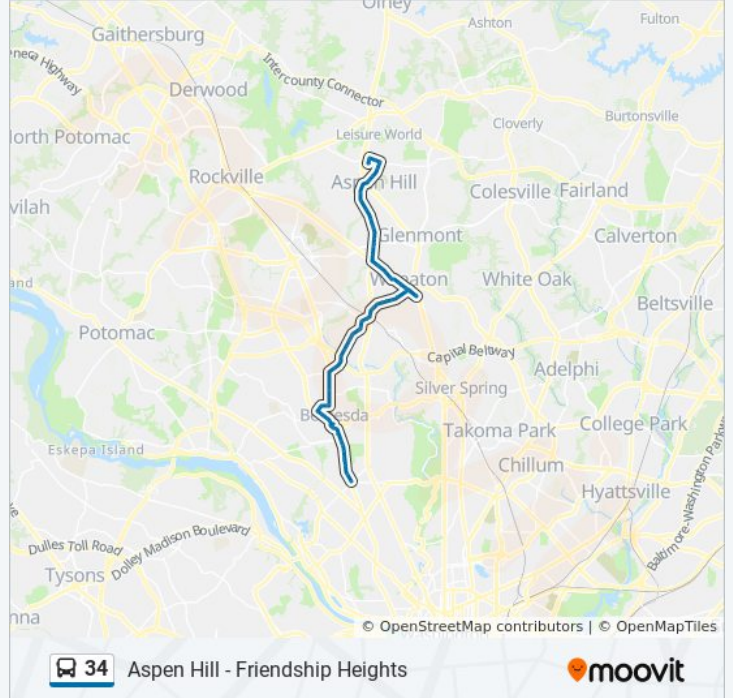

University W Blvd & Connecticut Ave

Connecticut Ave & Plyers Mill Rd

Connecticut Ave & Howard Ave

Knowles Ave & Detrick Ave

Summit Ave & Warner St

Summit Ave & Prospect St

Summit Ave & Cedar Ln

Cedar Ln & Dresden St

34 bus Info

Direction: Friendship Heights Via Wheaton

Stops: 83

Trip Duration: 63 min

Line Summary:

Connecticut Ave & Kelsey St
Connecticut Ave & Atherton Dr
Connecticut Ave & Jeffry St
Connecticut Ave & Isbell St
Connecticut Ave & Weller Rd
Connecticut Ave & Greenly St
Connecticut Ave & Everton St
Connecticut Ave & Randolph Rd
Connecticut Ave & Carey St
Connecticut Ave & Brightview St
Veirs Mill Rd & Centerhill St
Veirs Mill Rd & Gail St
Veirs Mill Rd & Claridge Rd
Veirs Mill Rd & Pendleton Dr
Veirs Mill Rd & Newport Mill Rd
Veirs Mill Rd & Norris Dr
Veirs Mill Rd & Schoolhouse Cir
Veirs Mill Rd & College View Dr
W University Bv & Veirs Mill Rd
Veirs Mill Rd & W University Bv
Wheaton Station & Bay F
University W Blvd & East Ave
University W Blvd & Valleyview Ave
University W Blvd & Hillsdale Dr
University W Blvd & Hobson St
University W Blvd & @3333
University W Blvd & Madison St
University W Blvd & Decatur Ave
University W Blvd & Perry Ave
University W Blvd & Connecticut Ave
Connecticut Ave & Plyers Mill Rd
Connecticut Ave & Howard Ave
Knowles Ave & Detrick Ave