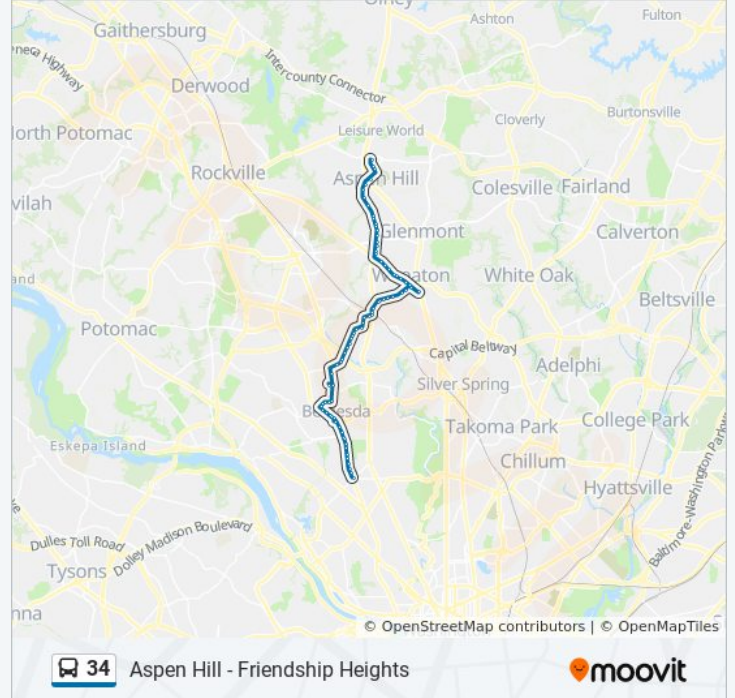

Knowles Ave & Connecticut Ave

Connecticut Ave & Knowles Ave

Connecticut Ave & Plyers Mill Rd

Connecticut Ave & Concord Ave

University W Blvd & Lexington St

University W Blvd & Decatur Ave

University W Blvd & Madison St

University W Blvd & St Paul St

University W Blvd & Hobson St

University W Blvd & Drumm Ave

University W Blvd & East Ave

University W Blvd & Veirs Mill Rd

Veirs Mill Rd & W University Bv

Wheaton Station & Bay F

Connecticut Ave & Brightview St

Connecticut Ave & Carey St

Connecticut Ave & Randolph Rd

Connecticut Ave & Everton St

Connecticut Ave & Greenly St

Connecticut Ave & Weller Rd

Connecticut Ave & Isbell St

Connecticut Ave & Jeffry St

34 bus Info

Direction: Friendship Heights Via Wheaton

Stops: 83

Trip Duration: 63 min

Line Summary:

Connecticut Ave & Kelsey St
Connecticut Ave & Atherton Dr
Connecticut Ave & Jeffry St
Connecticut Ave & Isbell St
Connecticut Ave & Weller Rd
Connecticut Ave & Greenly St
Connecticut Ave & Everton St
Connecticut Ave & Randolph Rd
Connecticut Ave & Carey St
Connecticut Ave & Brightview St
Veirs Mill Rd & Centerhill St
Veirs Mill Rd & Gail St
Veirs Mill Rd & Claridge Rd
Veirs Mill Rd & Pendleton Dr
Veirs Mill Rd & Newport Mill Rd
Veirs Mill Rd & Norris Dr
Veirs Mill Rd & Schoolhouse Cir
Veirs Mill Rd & College View Dr
W University Bv & Veirs Mill Rd
Veirs Mill Rd & W University Bv
Wheaton Station & Bay F
University W Blvd & East Ave
University W Blvd & Valleyview Ave
University W Blvd & Hillsdale Dr
University W Blvd & Hobson St
University W Blvd & @3333
University W Blvd & Madison St
University W Blvd & Decatur Ave
University W Blvd & Perry Ave
University W Blvd & Connecticut Ave
Connecticut Ave & Plyers Mill Rd
Connecticut Ave & Howard Ave
Knowles Ave & Detrick Ave