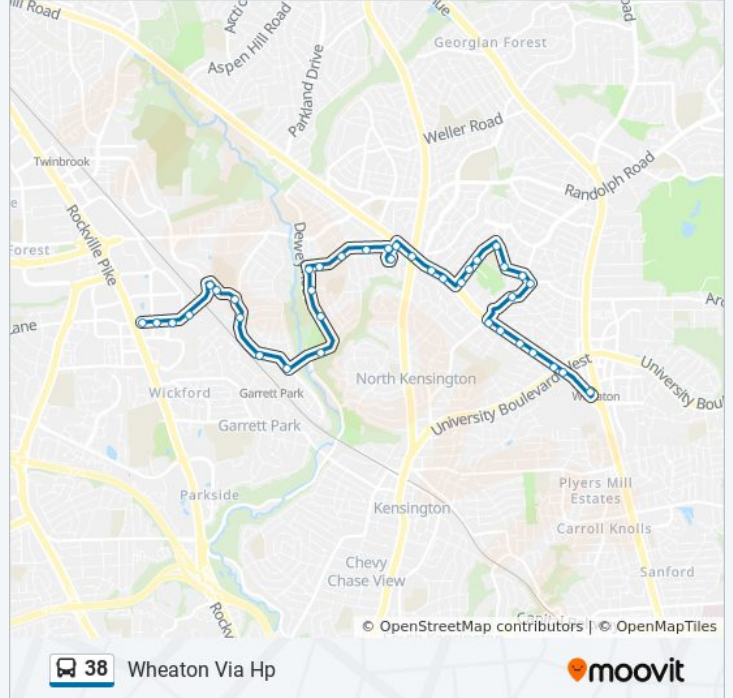

38 bus Info

Direction: Wheaton Via Hp

Stops: 40

Trip Duration: 25 min

Line Summary:

- Ferrara Dr & Selfridge Rd
- Ferrara Dr & Ferrara Ave
- Ferrara Dr & @3950 (Holiday Park Sr Ctr)
- Ferrara Ave & Veirs Mill Rd
- Veirs Mill Rd & Connecticut Av
- Veirs Mill Rd & Centerhill St
- Veirs Mill Rd & Gail St
- Claridge Rd & Paul Dr
- Claridge Rd & Moline Rd
- Claridge Rd & Claridge Ct
- Medway St & Claridge Rd
- Medway St & Lytle St
- Medway St & Judson Rd
- Judson Rd & Parker Ave
- Parker Ave & Broadview Rd
- Veirs Mill Rd & Newport Mill Rd
- Veirs Mill Rd & Norris Dr
- Veirs Mill Rd & Schoolhouse Cir
- Veirs Mill Rd & College View Dr
- W University Bv & Veirs Mill Rd
- Veirs Mill Rd & W University Bv
- Wheaton Station & Bay L

Direction: Wheaton Via Wheaton Plaza

40 stops

[VIEW LINE SCHEDULE](#)

- North Bethesda Station & Marinelli Rd
- Nicholson La & Rockville Pi
- Nicholson La & Huff Ct
- White Flint Plaza;5500 Nicholson La
- Nicholson La & Nebel St
- Parklawn Dr & Boiling Brook Pkwy
- Boiling Brook Pkwy & Parklawn Dr