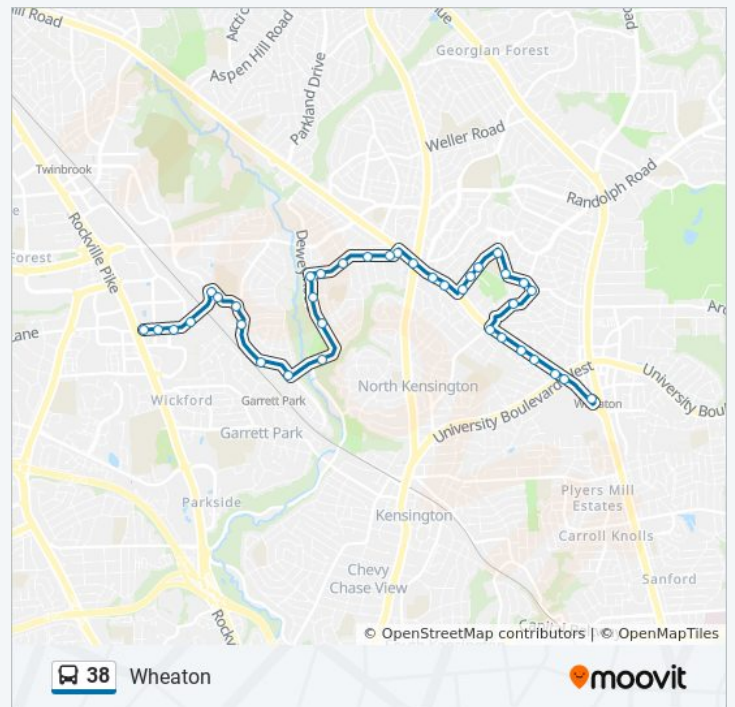

Parker Ave & Broadview Rd

Veirs Mill Rd & Newport Mill Rd

Veirs Mill Rd & Norris Dr

Veirs Mill Rd & Schoolhouse Cir

Veirs Mill Rd & College View Dr

W University Bv & Veirs Mill Rd

Veirs Mill Rd & W University Bv

Wheaton Station & Bay L

Direction: Wheaton

Stops: 39

Trip Duration: 23 min

Line Summary:

Direction: Wheaton Via Holiday Park &

38 bus Time Schedule

Wheaton Plaza