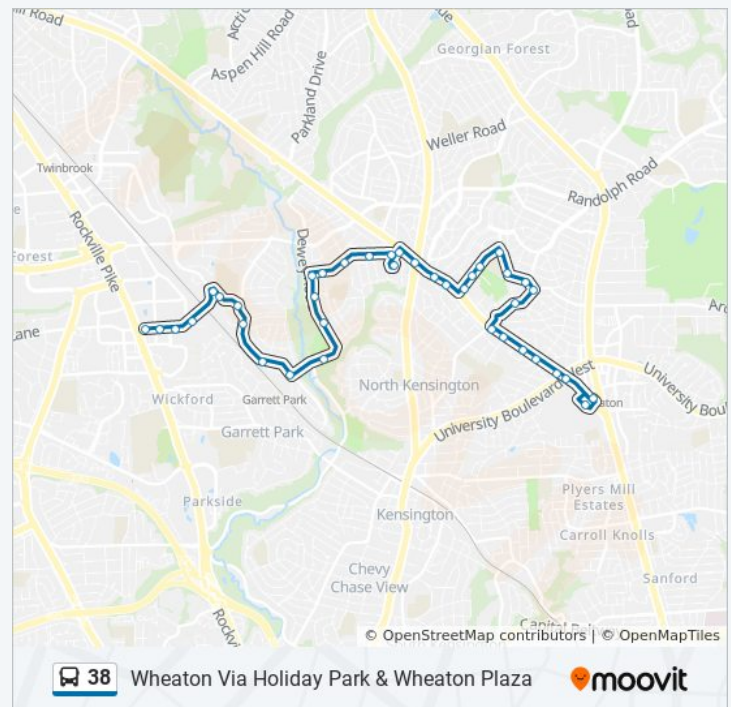

41 stops

[VIEW LINE SCHEDULE](#)

North Bethesda Station & Marinelli Rd
Nicholson La & Rockville Pi
Nicholson La & Huff Ct
White Flint Plaza;5500 Nicholson La
Nicholson La & Nebel St
Parklawn Dr & Boiling Brook Pkwy
Boiling Brook Pkwy & Parklawn Dr
Boiling Brook Pkwy & Rockinghorse Rd
Schuylkill Rd & Wyaconda Rd
Schuylkill Rd & Ashley Dr
Schuylkill Rd & Garrett Park Rd
Garrett Park Rd & Beach Dr
Dewey Rd & Garrett Park Rd
Dewey Rd & Fernhill Rd
Dewey Rd & Dahill Rd
Dewey Rd & Mahan Rd
Mahan Rd & Idlewood Rd
Ferrara Dr & Charles Rd
Ferrara Dr & Selfridge Rd
Ferrara Dr & Ferrara Ave
Ferrara Dr & @3950 (Holiday Park Sr Ctr)
Ferrara Ave & Veirs Mill Rd
Veirs Mill Rd & Connecticut Av
Veirs Mill Rd & Centerhill St
Veirs Mill Rd & Gail St
Claridge Rd & Paul Dr
Claridge Rd & Moline Rd
Claridge Rd & Claridge Ct
Medway St & Claridge Rd
Medway St & Lytle St

Wheaton Via Holiday Park & Wheaton Plaza Route
Timetable:

Sunday	Not Operational
Monday	9:20 AM - 2:20 PM
Tuesday	9:20 AM - 2:20 PM
Wednesday	9:20 AM - 2:20 PM
Thursday	9:20 AM - 2:20 PM
Friday	9:20 AM - 2:20 PM
Saturday	Not Operational

38 bus Info

Direction: Wheaton Via Holiday Park & Wheaton Plaza

Stops: 41

Trip Duration: 28 min

Line Summary:

Medway St & Judson Rd

Judson Rd & Parker Ave

Parker Ave & Broadview Rd