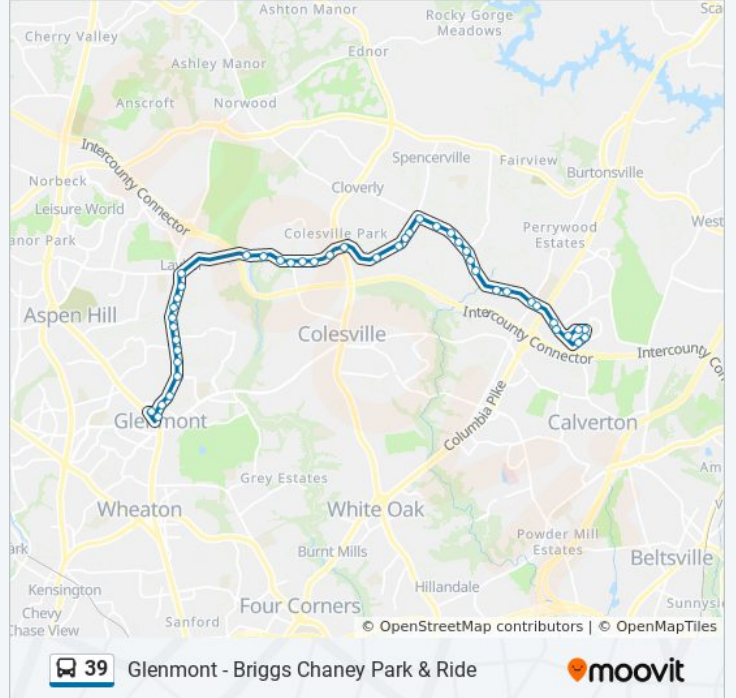

39 bus Info

Direction: Briggs Chaney

Stops: 46

Trip Duration: 28 min

Line Summary:

Good Hope Rd & New Hampshire Ave
 Good Hope Rd & Good Hope Dr
 Good Hope Rd & Twig Rd
 Good Hope Rd & Sandy Hollow Ct
 Good Hope Rd & Windmill Ln
 Briggs Chaney Rd & Good Hope Rd
 Briggs Chaney Rd & Harold Rd
 Briggs Chaney Rd & Claude Ln
 Briggs Chaney Rd & Sturtevant Rd
 Briggs Chaney Rd & Peach Orchard Rd
 Briggs Chaney Rd & Cantrell Rd
 Briggs Chaney Rd & Crest Hill Ln
 Briggs Chaney Rd & Nees Ln
 Briggs Chaney Rd & Fairdale Rd
 Briggs Chaney Rd & Old Columbia Pk
 Briggs Chaney Rd & Avonshire Ct
 Briggs Chaney Rd & Outlet Dr
 Briggs Chaney Rd & Castle Blvd
 Robey Rd & Briggs Chaney Rd
 Aston Manor Dr & Hampton Hollow Dr
 Aston Manor Dr & Parkford Manor Dr
 Gateshead Manor Way & Aston Manor Dr
 Gateshead Manor Way & Parkford Manor Dr
 Briggs Chaney Park & Ride Lot & Sou

Direction: Glenmont

45 stops

[VIEW LINE SCHEDULE](#)

Briggs Chaney Park & Ride Lot & Sou
 Gateshead Manor Way & Parkford Manor Dr
 Aston Manor Dr & Guilford Run Ln
 Aston Manor Dr & Briggs Chaney Rd
 Briggs Chaney Rd & Robey Rd

Good Hope Rd & Good Hope Dr

Bonifant Rd & New Hampshire Ave

Bonifant Rd & Old Bonifant Rd

Bonifant Rd & Marine Dr

Bonifant Rd & Sandy Ridge Rd

Bonifant Rd & Notley Rd

Bonifant Rd & Pebblestone Dr

Bonifant Rd & Pebblestone Dr