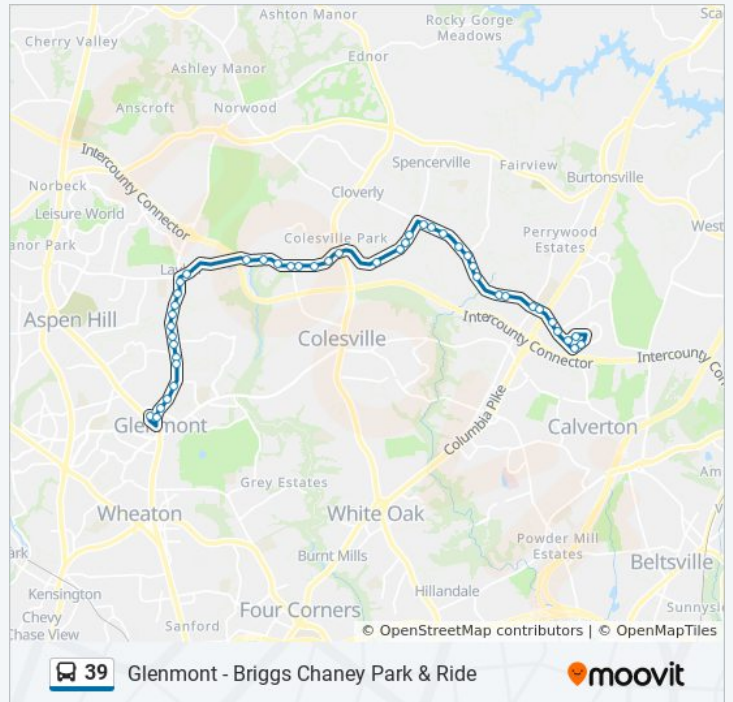

39 bus Info

Direction: Briggs Chaney

Stops: 46

Trip Duration: 28 min

Line Summary:

Good Hope Rd & New Hampshire Ave
 Good Hope Rd & Good Hope Dr
 Good Hope Rd & Twig Rd
 Good Hope Rd & Sandy Hollow Ct
 Good Hope Rd & Windmill Ln
 Briggs Chaney Rd & Good Hope Rd
 Briggs Chaney Rd & Harold Rd
 Briggs Chaney Rd & Claude Ln
 Briggs Chaney Rd & Sturtevant Rd
 Briggs Chaney Rd & Peach Orchard Rd
 Briggs Chaney Rd & Cantrell Rd
 Briggs Chaney Rd & Crest Hill Ln
 Briggs Chaney Rd & Nees Ln
 Briggs Chaney Rd & Fairdale Rd
 Briggs Chaney Rd & Old Columbia Pk
 Briggs Chaney Rd & Avonshire Ct
 Briggs Chaney Rd & Outlet Dr
 Briggs Chaney Rd & Castle Blvd
 Robey Rd & Briggs Chaney Rd
 Aston Manor Dr & Hampton Hollow Dr
 Aston Manor Dr & Parkford Manor Dr
 Gateshead Manor Way & Aston Manor Dr
 Gateshead Manor Way & Parkford Manor Dr
 Briggs Chaney Park & Ride Lot & Sou

Direction: Glenmont

45 stops

[VIEW LINE SCHEDULE](#)

Briggs Chaney Park & Ride Lot & Sou
 Gateshead Manor Way & Parkford Manor Dr
 Aston Manor Dr & Guilford Run Ln
 Aston Manor Dr & Briggs Chaney Rd
 Briggs Chaney Rd & Robey Rd

Good Hope Rd & Good Hope Dr

Bonifant Rd & New Hampshire Ave

Bonifant Rd & Old Bonifant Rd

Bonifant Rd & Marine Dr

Bonifant Rd & Sandy Ridge Rd

Bonifant Rd & Notley Rd

Bonifant Rd & Pebblestone Dr

Bonifant Rd & Pebblestone Dr

Layhill Rd & Deckman Ln

Layhill Rd & Fargrove Ln

39 bus Info

Direction: Glenmont

Stops: 45

Trip Duration: 26 min

Line Summary:

Layhill Rd & Hathaway Dr