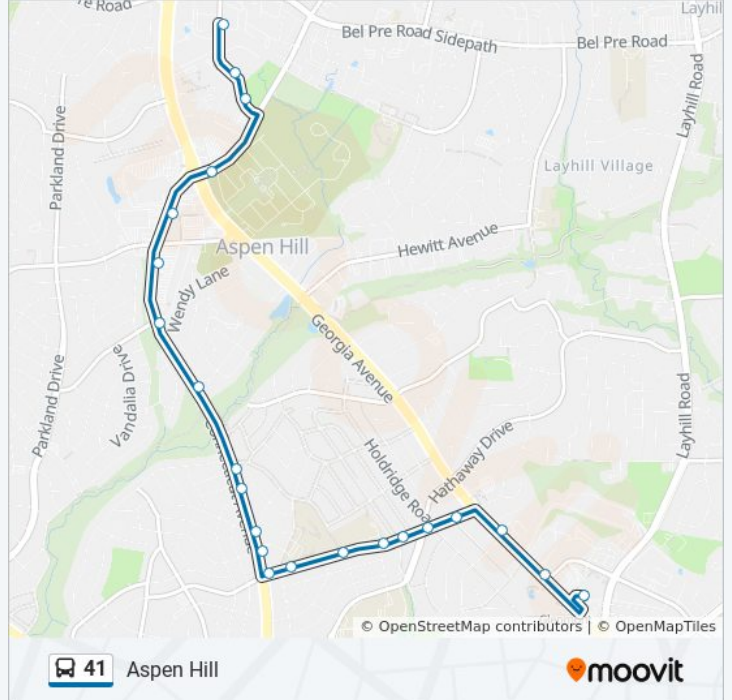

**Direction: Aspen Hill**

22 stops

[VIEW LINE SCHEDULE](#)

- Glenmont Station & Bay B
- Georgia Av & Glenallan Av
- Georgia Ave & Atlanta Dr
- Weller Rd & Flack St
- Weller Rd & Hathaway Dr
- Weller Rd & Valleywood Dr
- Weller Rd & Bluhill Rd
- Weller Rd & Dean Rd
- Weller Rd & Goodhill Rd
- Weller Rd & Connecticut Ave
- Connecticut Ave & Isbell St
- Connecticut Ave & Jeffry St
- Connecticut Ave & Kayson St
- Connecticut Ave & Dean Rd
- Connecticut Ave & Turkey Branch Pkwy
- Connecticut Ave & Independence St
- Connecticut Ave & Aspen Hill Rd
- Connecticut Ave & Northgate Sc
- Connecticut Ave & Georgia Ave
- Grand Pre Rd & Connecticut Ave
- Grand Pre Rd & Connecticut Ave
- Grand Pre Rd & Grand Bel Manor

**41 bus Info**

**Direction:** Aspen Hill

**Stops:** 22

**Trip Duration:** 13 min

**Line Summary:**

**Direction: Glenmont**

29 stops

[VIEW LINE SCHEDULE](#)

**41 bus Info**

**Direction:** Glenmont

**Stops:** 29

**Trip Duration:** 15 min

**Line Summary:**

Weller Rd & Connecticut Ave

Weller Rd & Greenly St

Weller Rd & Dean Rd

Weller Rd & Bluhill Rd

Weller Rd & Valleywood Dr

Weller Rd & Holdridge Rd

Weller Rd & Flack St

Georgia Av & Weller Rd

Georgia Av & Epping Rd

Georgia Ave & Glenallan Ave

Glenmont Station & Bay C