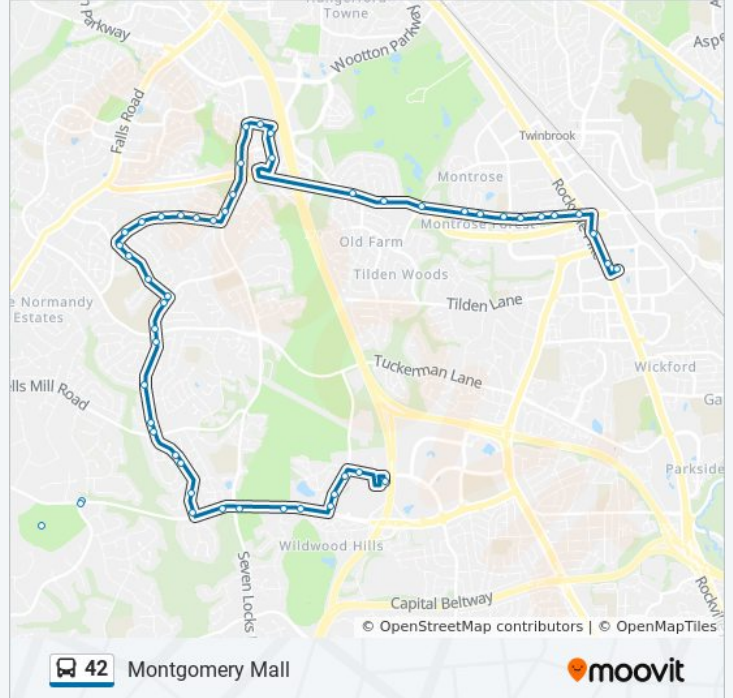

Gainsborough Rd & Snug Hill Ln

Gainsborough Rd & Democracy Blvd

Democracy Blvd & Newbridge Dr

Democracy Blvd & @10130 (Postal Academy)

Democracy Blvd & Newbridge Dr

Democracy Blvd & Democracy Ln

Democracy Blvd & Seven Locks Rd

Democracy Blvd & @7789

Democracy Blvd & Bells Mill (E) Rd

Westlake Dr & Democracy Blvd

Westlake Dr & Arizona Cir

Westlake Dr & Lakeview Dr

Westlake Ter & Montgomery Mall

Montgomery Mall Transit Center & Bay D

Direction: North Bethesda

53 stops

[VIEW LINE SCHEDULE](#)

Montgomery Mall Transit Center & Bay D

Westlake Ter & Motor City Dr

Westlake Dr & Lakeview Dr

Westlake Dr & Arizona Cir

Westlake Dr & Democracy Blvd

Democracy Blvd & Bells Mill (E) Rd

Democracy Blvd & @7789

Democracy Blvd & Democracy Ln

Democracy Blvd & Gainsborough Rd

Democracy Blvd & Newbridge Dr

Democracy Blvd & @10130 (Postal Academy)

Democracy Blvd & Newbridge Dr