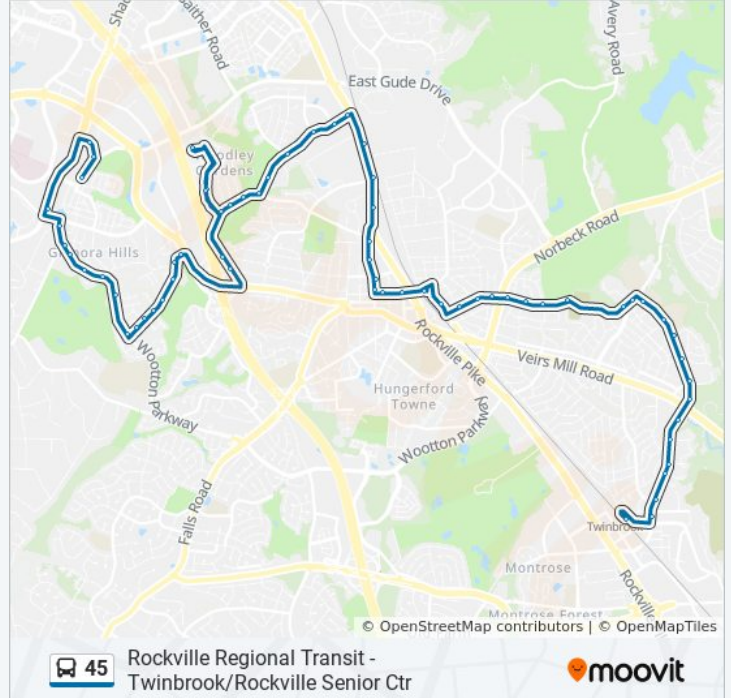

45 bus Info

Direction: Falls Grove Via Sc

Stops: 66

Trip Duration: 49 min

Line Summary:

Baltimore Rd & Taylor Ave
Baltimore Rd & Horners Ln
Baltimore Rd & Grandin Ave
S Stonestreet Ave & Croydon Ave
Rockville Station & Bay B - East
E Middle La & Monroe St
E Middle La & Maryland Ave
N Washington St & Middle Ln
N Washington St & Beall Ave
N Washington St & Dawson Ave
N Washington St & Martins Ln
Hungerford Dr & Frederick Ave
Frederick Rd & Mannakee St
Frederick Rd & North Campus Dr
College Pkwy & Frederick Rd
College Pkwy & Rutgers St
College Pkwy & Yale Pl
College Pkwy & Princeton Pl
College Pkwy & @846
College Pkwy & Nelson St
Nelson St & Aster Blvd
Nelson St & Crocus Dr
Nelson St & Azalea Dr
Azalea Dr & @747
Carnation Dr & Woodley Dr
Azalea Dr & @748
Nelson St & Beall Ave
Nelson St & Anderson Ave
Hurley Ave & Darnestown Rd
Hurley Ave & Dundee Rd
Hurley Ave & Feather Rock Pl
Hurley Ave & Feather Rock Dr
Hurley Ave & Bouldercrest Ct

Hurley Ave & Sherbrooke Way
Hurley Ave & Wootton Pwky
Wootton Pkwy & Hurley Ave
Wootton Pkwy & McCormic Rd
Wootton Pkwy & Dundee Rd
Wootton Pkwy & Lindley Terr
Wootton Pkwy & Keynes Ln
Wootton Pkwy & Glen Mill Rd
Glen Mill Rd & Marian Dr
Shady Grove Rd & Darnestown Rd
Blackwell Rd & Woodhill Rd
Blackwell Rd & Fallsgrove Dr
Fallsgrove Dr & Rock Regional Trans Center