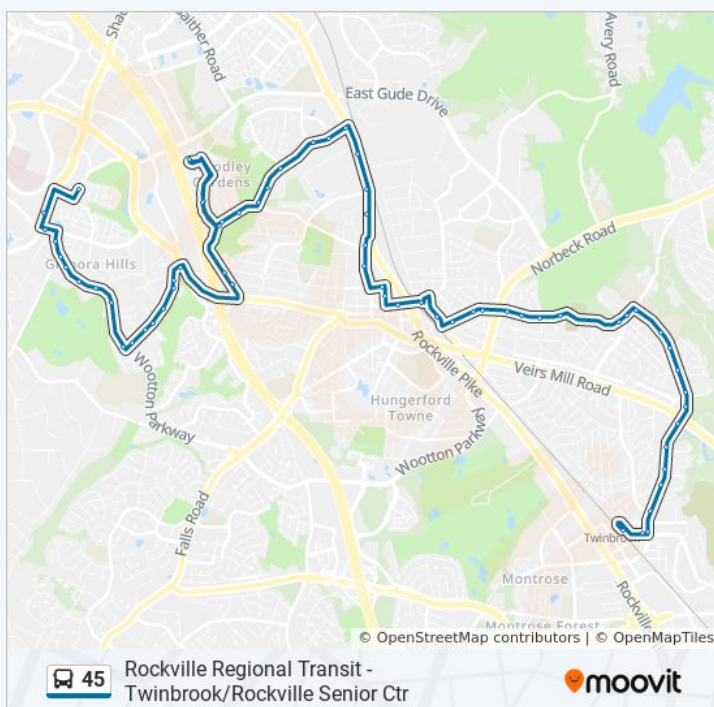

45 bus Info

Direction: Falls Grove Via Tc

Stops: 56

Trip Duration: 44 min

Line Summary:

Baltimore Rd & Avery Rd
Baltimore Rd & Edmonston Dr
Baltimore Rd & Woodburn Rd
Baltimore Rd & First St
Baltimore Rd & Taylor Ave
Baltimore Rd & Horners Ln
Baltimore Rd & Grandin Ave
S Stonestreet Ave & Croydon Ave
Rockville Station & Bay B - East
E Middle La & Monroe St
E Middle La & Maryland Ave
N Washington St & Middle Ln
N Washington St & Beall Ave
N Washington St & Dawson Ave
N Washington St & Martins Ln
Hungerford Dr & Frederick Ave
Frederick Rd & Mannakee St
Frederick Rd & North Campus Dr
College Pkwy & Frederick Rd
College Pkwy & Rutgers St
College Pkwy & Yale Pl
College Pkwy & Princeton Pl
Hurley Ave & Darnestown Rd
Hurley Ave & Dundee Rd
Hurley Ave & Feather Rock Pl
Hurley Ave & Feather Rock Dr
Hurley Ave & Bouldercrest Ct
Hurley Ave & Sherbrooke Way
Hurley Ave & Wooton Pkwy
Wootton Pkwy & Hurley Ave
Wootton Pkwy & McCormic Rd
Wootton Pkwy & Dundee Rd
Wootton Pkwy & Lindley Terr

Direction: Twinbrook Via Sc

66 stops

[VIEW LINE SCHEDULE](#)

Fallsgrove Dr & Rock Regional Trans Center
 Shady Grove Rd & Medical Center Way
 Darnestown Rd & Shady Grove Rd
 Glen Mill Rd & Marian Dr
 Wootton Pkwy & Glen Mill Rd
 Wootton Pkwy & Keynes Ln
 Wootton Pkwy & Lindley Terr
 Wootton Pkwy & Lindley Terr
 Wootton Pkwy & Fairwood Ct
 Wootton Pkwy & Hurley Ave
 Hurley Ave & Wootton Pkwy
 Hurley Ave & Northcliffe Dr
 Hurley Ave & Monet Dr
 Hurley Ave & Feather Rock Dr
 Hurley Ave & Feather Rock Pl
 Hurley Ave & Dundee Rd
 Hurley Ave & Darnestown Rd
 Nelson St & Anderson Ave
 Nelson St & Beall Ave
 Azalea Dr & @747
 Carnation Dr & Woodley Dr
 Azalea Dr & @748

45 bus Info

Direction: Twinbrook Via Sc

Stops: 66

Trip Duration: 44 min

Line Summary:

Nelson St & Azalea Dr

Nelson St & Crocus Dr

Nelson St & Aster Blvd