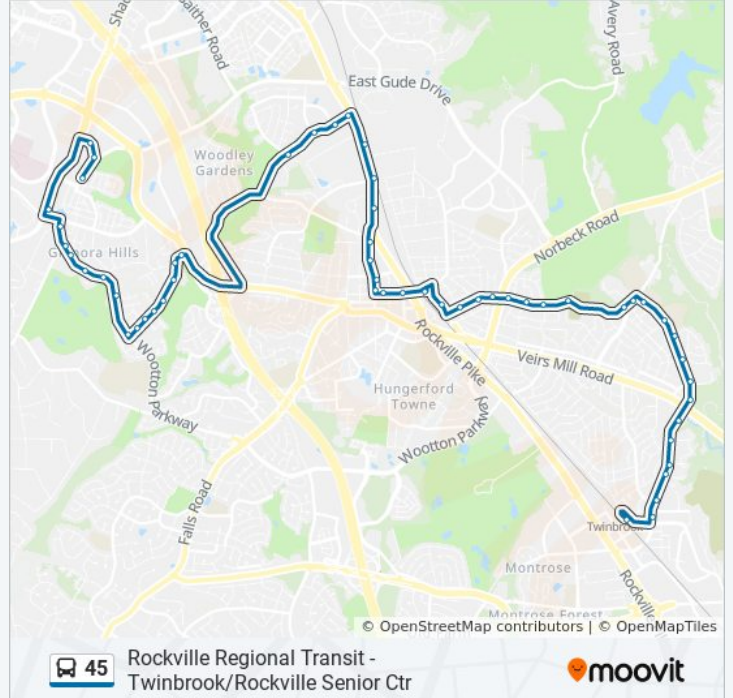

45 bus Info

Direction: Falls Grove Via Tc

Stops: 56

Trip Duration: 44 min

Line Summary:

Baltimore Rd & Avery Rd
Baltimore Rd & Edmonston Dr
Baltimore Rd & Woodburn Rd
Baltimore Rd & First St
Baltimore Rd & Taylor Ave
Baltimore Rd & Horners Ln
Baltimore Rd & Grandin Ave
S Stonestreet Ave & Croydon Ave
Rockville Station & Bay B - East
E Middle La & Monroe St
E Middle La & Maryland Ave
N Washington St & Middle Ln
N Washington St & Beall Ave
N Washington St & Dawson Ave
N Washington St & Martins Ln
Hungerford Dr & Frederick Ave
Frederick Rd & Mannakee St
Frederick Rd & North Campus Dr
College Pkwy & Frederick Rd
College Pkwy & Rutgers St
College Pkwy & Yale Pl
College Pkwy & Princeton Pl
Hurley Ave & Darnestown Rd
Hurley Ave & Dundee Rd
Hurley Ave & Feather Rock Pl
Hurley Ave & Feather Rock Dr
Hurley Ave & Bouldercrest Ct
Hurley Ave & Sherbrooke Way
Hurley Ave & Wooton Pkwy
Wootton Pkwy & Hurley Ave
Wootton Pkwy & McCormic Rd
Wootton Pkwy & Dundee Rd
Wootton Pkwy & Lindley Terr

Direction: Twinbrook Via Sc

66 stops

[VIEW LINE SCHEDULE](#)

Fallsgrove Dr & Rock Regional Trans Center
 Shady Grove Rd & Medical Center Way
 Darnestown Rd & Shady Grove Rd
 Glen Mill Rd & Marian Dr
 Wootton Pkwy & Glen Mill Rd
 Wootton Pkwy & Keynes Ln
 Wootton Pkwy & Lindley Terr
 Wootton Pkwy & Lindley Terr
 Wootton Pkwy & Fairwood Ct
 Wootton Pkwy & Hurley Ave
 Hurley Ave & Wootton Pkwy
 Hurley Ave & Northcliffe Dr
 Hurley Ave & Monet Dr
 Hurley Ave & Feather Rock Dr
 Hurley Ave & Feather Rock Pl
 Hurley Ave & Dundee Rd
 Hurley Ave & Darnestown Rd
 Nelson St & Anderson Ave
 Nelson St & Beall Ave
 Azalea Dr & @747
 Carnation Dr & Woodley Dr
 Azalea Dr & @748