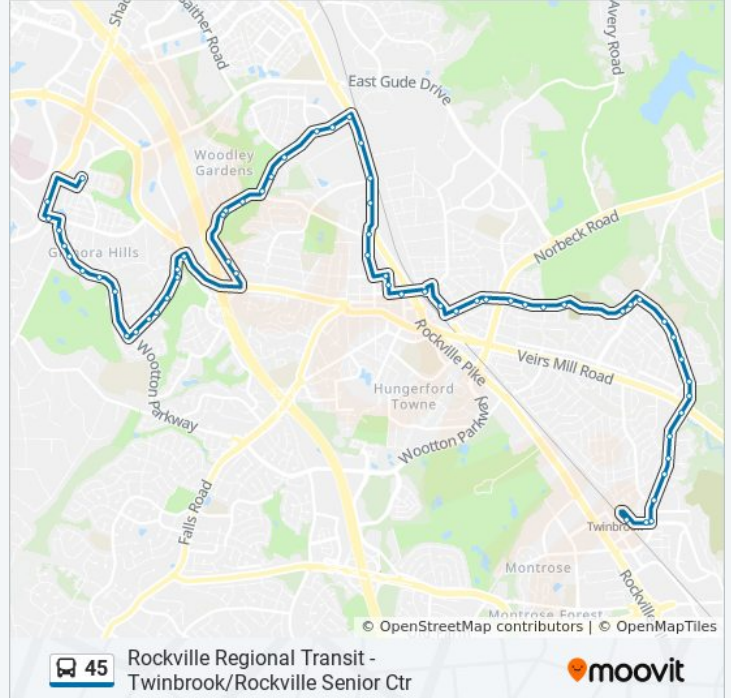

Hurley Ave & Sherbrooke Way
Hurley Ave & Wootton Pwky
Wootton Pkwy & Hurley Ave
Wootton Pkwy & McCormic Rd
Wootton Pkwy & Dundee Rd
Wootton Pkwy & Lindley Terr
Wootton Pkwy & Keynes Ln
Wootton Pkwy & Glen Mill Rd
Glen Mill Rd & Marian Dr
Shady Grove Rd & Darnestown Rd
Blackwell Rd & Woodhill Rd
Blackwell Rd & Fallsgrove Dr
Fallsgrove Dr & Rock Regional Trans Center

45 bus Info

Direction: Twinbrook Via Sc

Stops: 66

Trip Duration: 44 min

Line Summary:

Nelson St & Azalea Dr

Nelson St & Crocus Dr

Nelson St & Aster Blvd

Stops: 63

Trip Duration: 40 min

Line Summary:

Nelson St & Beall Ave
Nelson St & Azalea Dr
Nelson St & Crocus Dr
Nelson St & Aster Blvd
College Pkwy & Nelson St
College Pkwy & @846
College Pkwy & Princeton Pl
College Pkwy & Yale Pl
College Pkwy & Rutgers St
College Pkwy & Hungerford Dr
Frederick Rd & North Campus Dr
Frederick Rd & Mannakee St
Hungerford Dr & Frederick Av
Hungerford Dr & Frederick Av
N Washington St & Martins Ln
N Washington St & Dawson Ave
Beall Ave & Maryland Ave
Maryland Ave & @33
E Middle La & Monroe St
Rockville Station & Bay B - East
S Stonestreet Ave & Croydon Ave
Baltimore Rd & Grandin Ave
Baltimore Rd & Horners Ln
Baltimore Rd & Taylor Ave
Baltimore Rd & Denham Rd
Baltimore Rd & Woodburn Rd
Baltimore Rd & Edmonston Dr
Baltimore Rd & Gladstone Dr
Baltimore Rd & Broadwood Dr
Baltimore Rd & Cove Ln
Twinbrook Pkwy & Fletcher Pl
Twinbrook Pkwy & Shetland St
Twinbrook Pkwy & Marshall Ave