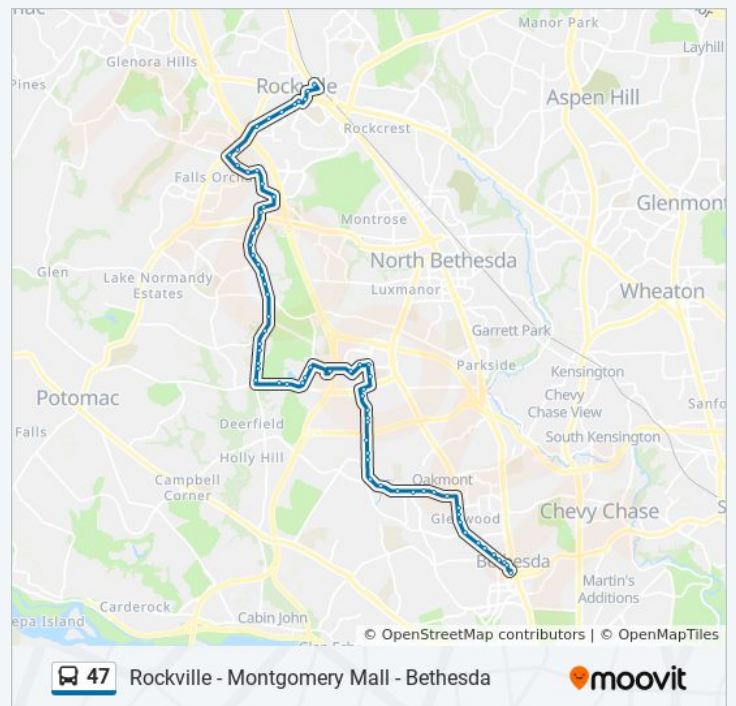

47 bus Info

Direction: Rockville

Stops: 72

Trip Duration: 44 min

Line Summary:

Old Georgetown Rd & Glenwood Rd

Old Georgetown Rd & Mckinley St

Old Georgetown Rd & Lincoln St

Fernwood Rd & Marywood Rd

Fernwood Rd & Michaels Dr

Fernwood Rd & Tusculum Rd

Fernwood Rd & Stoneham Rd

Fernwood Rd & Greywood Rd

Fernwood Rd & Winnepeg Rd

Democracy Bv & Fernwood Rd

Rockledge Dr & Democracy Blvd

Democracy Blvd & Bells Mill (E) Rd

Democracy Blvd & @7789

Seven Locks Rd & Democracy Blvd

Seven Locks Rd & Grand Teton Dr

Seven Locks Rd & Turning Creek Ct

Seven Locks Rd & Muirfield Dr

Seven Locks Rd & Scotland Dr
Seven Locks Rd & Bells Mill Rd
Seven Locks Rd & Seven Hill Ln
Seven Locks Rd & Tuckerman Ln
Seven Locks Rd & Heatherton Ln
Seven Locks Rd & Ivymount Terr
Seven Locks Rd & Gainsborough Rd
Seven Locks Rd & Fontaine St
Seven Locks Rd & Postoak Rd
Seven Locks Rd & Inspection House Rd
Seven Locks Rd & Goya Dr
Seven Locks Rd & Montrose Rd
Cadbury Ave & Ansin Cir Dr
Cadbury Ave & Ansin Circle (2) Dr
Park Potomac Ave & Fortune Terr
Seven Locks Rd & Twin Oaks Dr
Wootton Pkwy & Seven Locks Rd
Wootton Pkwy & Henslowe Dr
Wootton Pkwy & Pasture Brook Way
Falls Rd & Wootton Pkwy
Falls Rd & Fallsmead Way
Maryland Ave & Potomac Valley Rd
Maryland Ave & Monument St
Maryland Ave & New Mark Esplanade
Maryland Ave & Washington St
Fleet St & Maryland Ave
Monroe St & Jefferson St
Monroe St & Monroe Pl
Rockville Station & Bay E - West