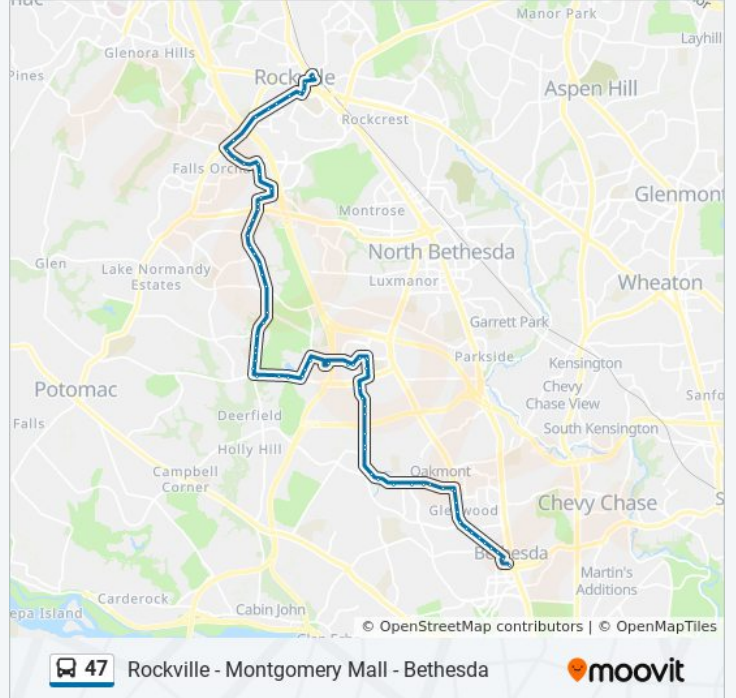

Direction: Bethesda

74 stops

[VIEW LINE SCHEDULE](#)

- Rockville Station & Bay E - West
- Monroe St & Monroe Pl
- Monroe St & Jefferson St
- Fleet St & Maryland Ave
- Maryland Ave & Washington St
- Maryland Ave & New Mark Esplanade
- Maryland Ave & Monument St
- Maryland Ave & Great Falls Rd
- Falls Rd & Fallsmead Way
- Wootton Pkwy & Falls Rd
- Wootton Pkwy & Pasture Brook Way
- Wootton Pkwy & Henslowe Dr
- Seven Locks Rd & Wootton Pkwy
- Seven Locks Rd & Twin Oaks Dr
- Park Potomac Ave & Fortune Terr
- Cadbury Ave & Ansin Circle (2) Ave
- Cadbury Ave & Ansin Cir Dr
- Seven Locks Rd & Montrose Rd
- Seven Locks Rd & Montrose Rd
- Seven Locks Rd & Goya Dr
- Seven Locks Rd & Inspection House Rd
- Seven Locks Rd & Postoak Rd

47 bus Info

Direction: Bethesda
Stops: 74
Trip Duration: 44 min
Line Summary:

Seven Locks Rd & Fontaine St
 Seven Locks Rd & Gainsborough Rd
 Seven Locks Rd & Ivymount Terr
 Seven Locks Rd & Declaration Ln
 Seven Locks Rd & Tuckerman Lane
 Seven Locks Rd & Seven Hill Ln
 Seven Locks Rd & Bells Mill Rd
 Seven Locks Rd & Scotland Dr
 Seven Locks Rd & Inverness Ridge Rd
 Seven Locks Rd & Turning Creek Ct
 Seven Locks Rd & Grand Teton Dr
 Seven Locks Rd & Matterhorn Ct
 Democracy Blvd & Seven Locks Rd
 Democracy Blvd & @7789
 Democracy Blvd & Bells Mill (E) Rd
 Westlake Dr & Democracy Blvd
 Westlake Dr & Arizona Cir
 Westlake Dr & Lakeview Dr
 Montgomery Mall Transit Center & Bay E
 Fernwood Rd & Marriott Dr
 Rock Spring Dr & Fernwood Rd
 Rock Spring Dr & @6550
 Rock Spring Dr & Rockledge Dr
 Rockledge Dr & Rock Spring Dr
 Rockledge Dr & Democracy Blvd
 Fernwood Rd & Winnepeg Rd
 Fernwood Rd & Greywood Rd
 Fernwood Rd & Stoneham Rd
 Fernwood Rd & Tusculum Rd
 Fernwood Rd & Michaels Dr
 Fernwood Rd & Marywood Rd
 Fernwood Rd & Fernwood Pl
 Greentree Rd & Friars Rd