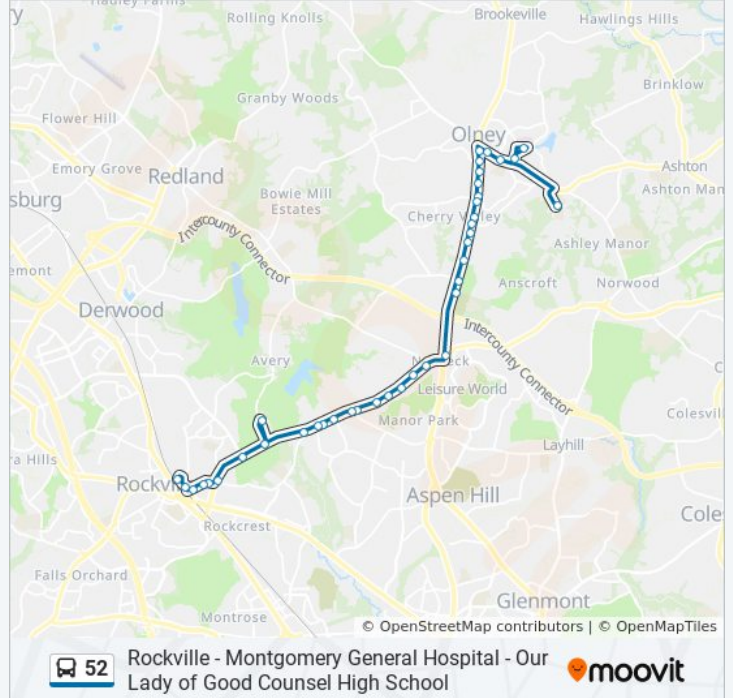

**52 bus Info**

**Direction:** Good Counsel High School

**Stops:** 39

**Trip Duration:** 31 min

**Line Summary:**

Georgia Av & Norbeck Rd

Georgia Ave & Batchelors Forest Rd

Georgia Av & Emory Church Rd

Georgia Av & Emory Church Rd

Georgia Ave & Entrance To #16910

Georgia Ave & # 17025

Georgia Av & Old Baltimore Rd

Georgia Av & Cherry Valley Dr

Georgia Ave & Prince Phillip (S) Dr

Prince Phillip Dr & Georgia Ave

Georgia Av & King William Dr

Georgia Av & Queen Mary Dr

Georgia Ave & Spartan Rd

Georgia Ave & Olney-Sandy Spring Rd

Olney Sandy Spring Rd & Village Center Dr

Olney Sandy Spring Rd & Spartan Rd

Prince Philip Dr & Olney-Sandy Spring Rd

Montgomery General Hospital & Prince Philip Dr

Old Vic Blvd & @17301

**Direction: Medstar Montgomery**

53 stops

[VIEW LINE SCHEDULE](#)

Rockville Station & Bay B - East

S Stonestreet Ave & Croydon Ave

Baltimore Rd & Grandin Ave