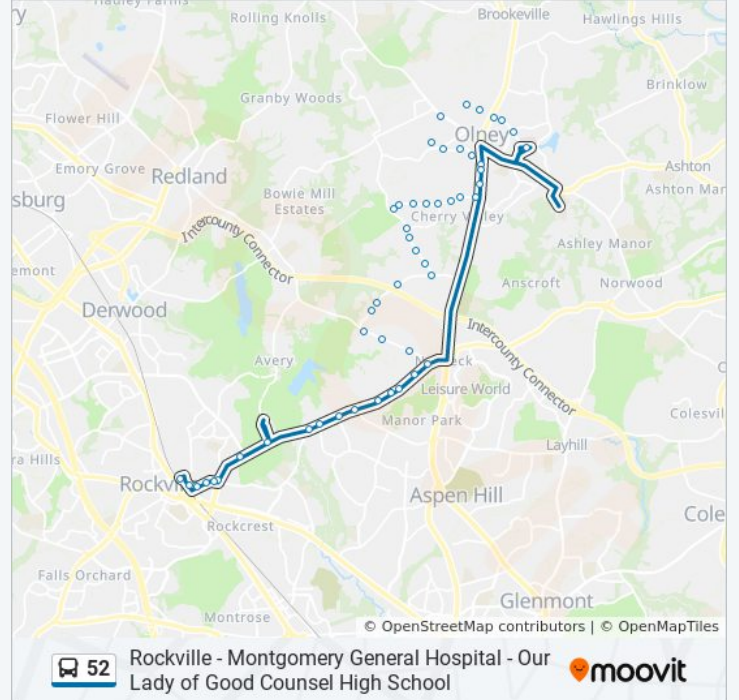

Hines Rd & Macduff Ave

Hines Rd & Macduff Ave

Hines Rd & Sandy Knoll Dr

Cashell Rd & Cherry Valley Dr

Cashell Rd & Continental Dr

Cashell Rd & Macduff Ave

Cashell Rd & Chippendale Ct

Emory Ln & Cashell Rd

Emory Ln & Cavalry Dr

Emory Ln & Monty Ct

Emory Ln & Holly Ridge Rd

Muncaster Mill Rd & Sweetbirch Dr

Muncaster Mill Rd & Sycamore Ln

Muncaster Mill Rd & Windsor Manor Ln

Norbeck Rd & Muncaster Mill Rd

Norbeck Rd & Hannans Way

Norbeck Rd & Carrollton Rd

Norbeck Rd & Columbine Way

Norbeck Rd & Westbury Rd

Norbeck Rd & Emory Ln

Norbeck Rd & Rocking Spring Dr

Norbeck Rd & Bauer Dr

Norbeck Rd & Baltimore Rd

Norbeck Rd & Avery Rd

Norbeck Rd & Gude Dr

Norbeck Rd & Baltimore Rd

Baltimore Rd & Taylor Ave

Baltimore Rd & Horners Ln

Baltimore Rd & Grandin Ave

S Stonestreet Ave & Croydon Ave

Rockville Station & Bay B - East