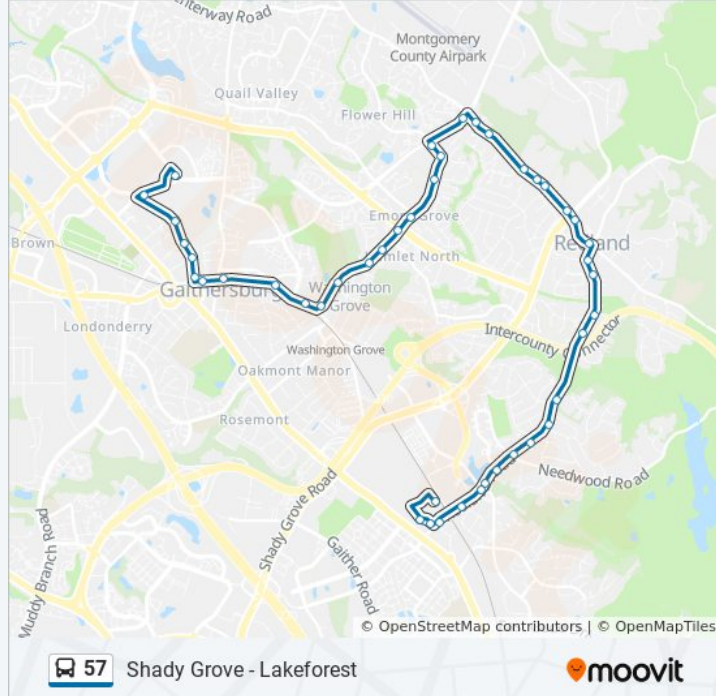

Woodfield Rd & Muncaster Mill Rd

Flower Hill Way & Woodfield Rd

Flower Hill Way & Washington Grove Ln

Washington Grove Ln & Mineral Springs Dr

Washington Grove Ln & Emory Grove Rd

Washington Grove Ln & Amity Dr

Washington Grove Ln & Fairhaven Ct

Washington Grove Ln & Towncrest Dr

Washington Grove Ln & Mccauley St

Washington Grove Ln & Railroad St

E Diamond Ave & Girard St

E Diamond Ave & Girard St

E Diamond Ave & Summit Ave

E Diamond Ave & North Summit Ave

E Diamond Ave & Park Ave

Russell Ave & E Diamond Ave

Russell Ave & Brooks Ave

Russell Ave & Walker Ave

Russell Ave & Asbury Village Apts

Odendhal Ave & Russell Ave

Lakeforest Transit Center & Odendhal Ave

Direction: Shady Grove

43 stops

[VIEW LINE SCHEDULE](#)

Lakeforest Transit Center & Odendhal Ave

Odendhal Ave & Russell Ave

Russell Ave & Odendhal Ave

Russell Ave & Asbury Village Apts

Russell Ave & Maryland Ave