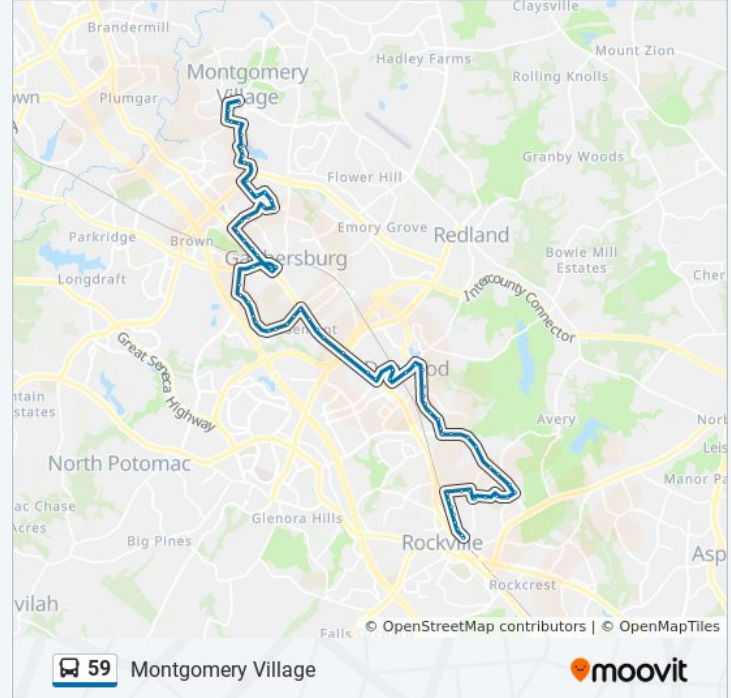

Crabbs Branch Way & Calhoun Pl

Crabbs Branch Way & Monona Dr

Crabbs Branch Way & Standish Pl

Crabbs Branch Way & @15757

Crabbs Branch Way & Indianola Dr

Crabbs Branch Way & Indian Hills Dr

Crabbs Branch Way & Moccasin Ln

Redland Rd & Crabb Branch Way

Redland Rd & Yellowstone Way

Somerville Dr & Redland Rd

Shady Grove Station & Bay A - West

Frederick Rd & Midway Center

Frederick Rd & Ridgemont Ave

Frederick Rd & Shady Grove Rd

Frederick Rd & Shady Grove Rd

S Frederick Ave & S Westland Dr

S Frederick Ave & N Westland Dr

S Frederick Ave & Central Ave

W Deer Park Rd & Frederick Ave

W Deer Park Rd & Stratford Pl

W Deer Park Rd & Jubal Pl

W Deer Park Rd & Brighton Dr

W Deer Park Rd & Summit Hall Dr

W Deer Park Rd & Duvall Ln

W Deer Park Rd & Brighton Dr

W Deer Park Rd & Cedar Ave

W Deer Park Rd & Muddy Branch Rd

Muddy Branch Rd & Harmony Hall Rd

W Diamond Ave & Water St

W Diamond Ave & Fulks Corner Ave

S Frederick Ave & Fulks Corner Ave

N Frederick Ave & Brookes Ave

N Frederick Ave & Chestnut St