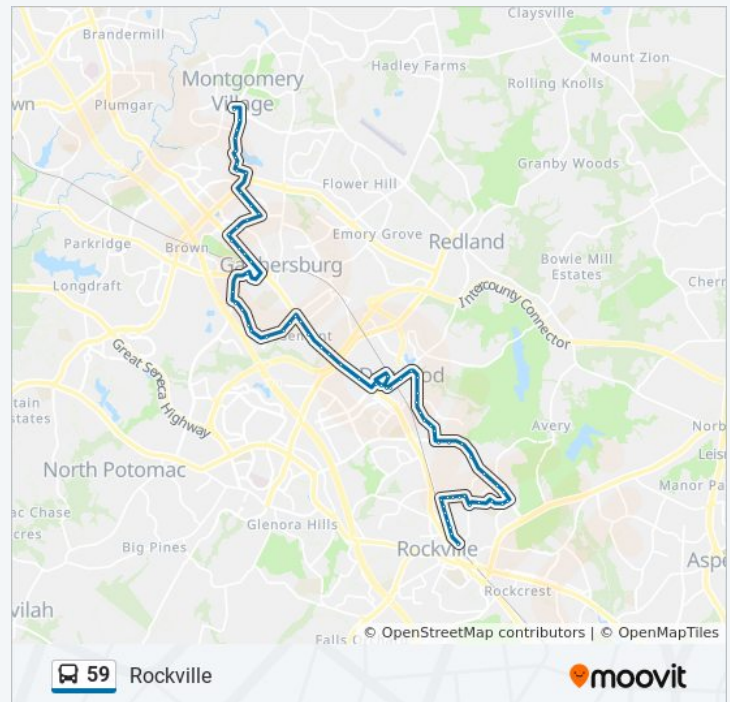

W Diamond Ave & Meem Ave

Muddy Branch Rd & King James Way

W Deer Park Rd & Muddy Branch Rd

W Deer Park Rd & Cedar Ave

W Deer Park Rd & Brighton Dr

W Deer Park Rd & Duvall Ln

W Deer Park Rd & Summit Hall Rd

W Deer Park Rd & Jubal Pl

W Deer Park Rd & Stratford Pl

W Deer Park Rd & Frederick Ave

S Frederick Ave & Virginia Dr

S Frederick Ave & Rosemont Dr

S Frederick Ave & S Westland Dr

S Frederick Ave & O'Neill Dr

Frederick Rd & Shady Grove Rd

Frederick Rd & Ridgemont Ave

King Farm Blvd & Frederick Rd

Shady Grove Station & Bay A - West

Shadygrove Metro Lot Lot & Metro Lot

59 bus Info**Direction:** Rockville**Stops:** 72**Trip Duration:** 50 min**Line Summary:**