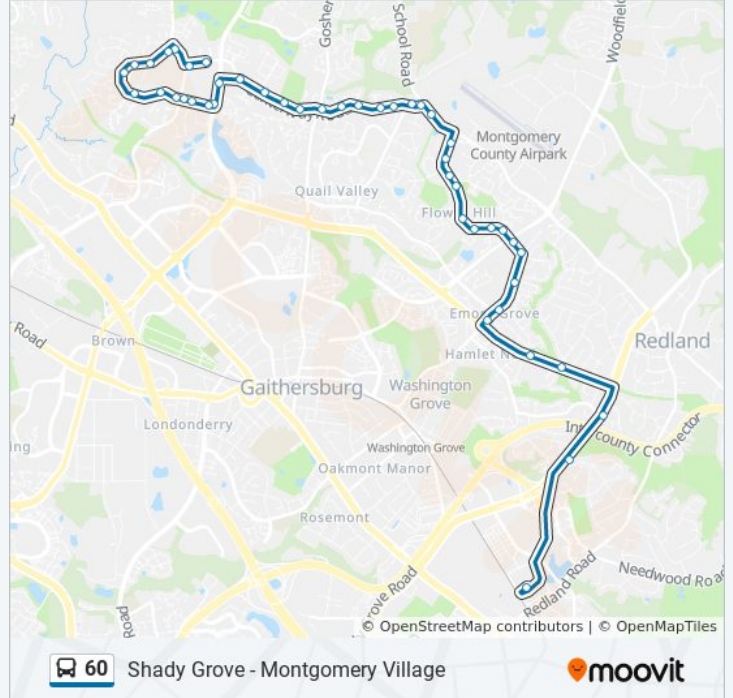

Direction: Montgomery Village

45 stops

[VIEW LINE SCHEDULE](#)

- Shady Grove Station & Bay C - East
- Shady Grove Rd & Briardale Rd
- Shady Grove Rd & Tupelo Dr
- Midcounty Hwy & Miller Fall Rd
- Midcounty Hwy & Taunton Dr
- Washington Grove Ln & Morning View Dr
- Washington Grove Ln & Shady Spring Dr
- Washington Grove Ln & Mineral Springs Dr
- Flower Hill Way & Washington Grove Ln
- Flower Hill Way & Woodfield Rd
- Flower Hill Way & Mountian Laurel Ln
- Flower Hill Way & Streamside Dr
- Flower Hill Way & Honeylocust Cir
- Flower Hill Way & Tea Rose Dr
- Flower Hill Way & Mountain Laurel Ln
- Flower Hill Way & Flower Hill Terr
- Flower Hill Way & Blue Violet Ln
- Flower Hill Way & Blue Violet Ln
- Snouffer School Rd & Centerway Rd
- Centerway Rd & Snouffer School Rd
- Centerway Rd & Stawberry Knoll Rd
- Centerway Rd & Marsh Hawk Ln

60 bus Info

Direction: Montgomery Village

Stops: 45

Trip Duration: 26 min

Line Summary:

- Centerway Rd & Kinglet Pl
- Centerway Rd & Court 3
- Centerway Rd & Court 1
- Centerway Rd & Goshen Rd
- Centerway Rd & Broadwater Dr
- Centerway Rd & Rhodes Way
- Centerway Rd & Thomas Farm Dr
- Centerway Rd & Club House Rd
- Montgomery Village Ave & Centerway Rd
- Montgomery Village Ave & Stedwick Rd
- Stedwick Rd & Montgomery Village Ave
- Stedwick Rd & Mills Choice Rd
- Stedwick Rd & Watkins Mill Rd
- Stedwick Rd & Watkins Mill Rd
- Stedwick Rd & Stedwick Dr
- Stedwick Rd & Racine Ct
- Stedwick Rd & Frenchton Pl
- Stedwick Rd & Waybridge Dr
- Stedwick Rd & Dunbridge Way
- Stedwick Rd & Watkins Mill Rd
- Watkins Mill Rd & Stedwick Rd
- Club House Rd & Watkins Mill Rd
- Club House Rd & Montgomery Village Ave

Direction: Shady Grove

46 stops

[VIEW LINE SCHEDULE](#)

- Stedwick Rd & Montgomery Village Ave
- Stedwick Rd & Mills Choice Rd
- Stedwick Rd & Watkins Mill Rd
- Stedwick Rd & Watkins Mill Rd
- Stedwick Rd & Stedwick Dr
- Stedwick Rd & Racine Ct