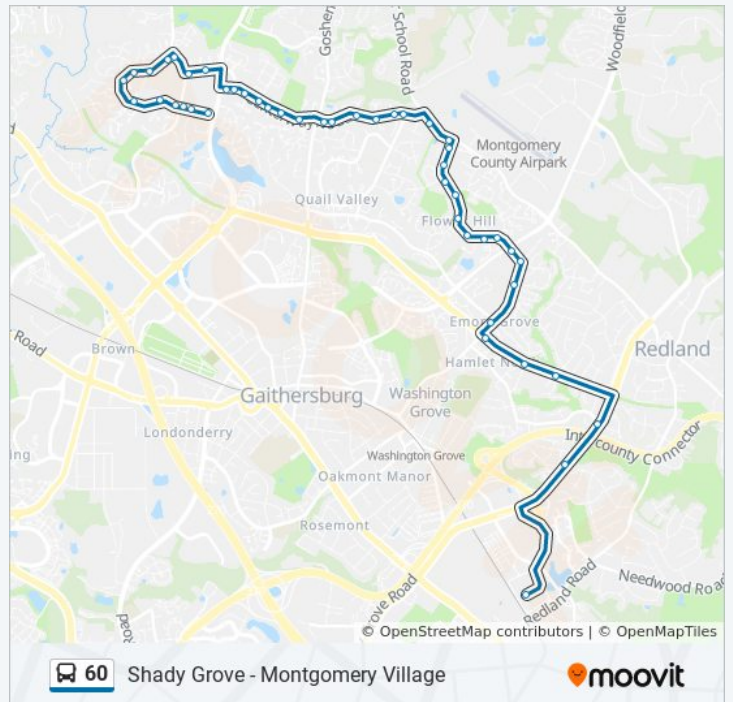

Flower Hill Way & Blue Violet Ln

Flower Hill Way & Blue Violet Ln

Flower Hill Way & Flower Hill Terr

Flower Hill Way & Mountain Laurel Ln

Flower Hill Way & Tea Rose Dr

Flower Hill Way & Hallmark Pl

Flower Hill Way & Streamside Dr

Flower Hill Way & Whispering Oaks Way

Flower Hill Way & Woodfield Rd

Flower Hill Way & Washington Grove Ln

Washington Grove Ln & Mineral Springs Dr

60 bus Info

Direction: Shady Grove

Stops: 46

Trip Duration: 28 min

Line Summary:

Washington Grove Ln & Emory Grove Rd

Midcounty Hwy & Washington Grove Ln

Midcounty Hwy & Taunton Dr

Midcounty Hwy & Miller Fall Rd

Shady Grove Rd & Epsilon Dr

Shady Grove Rd & Briardale Rd

Shady Grove Station & Bay C - East