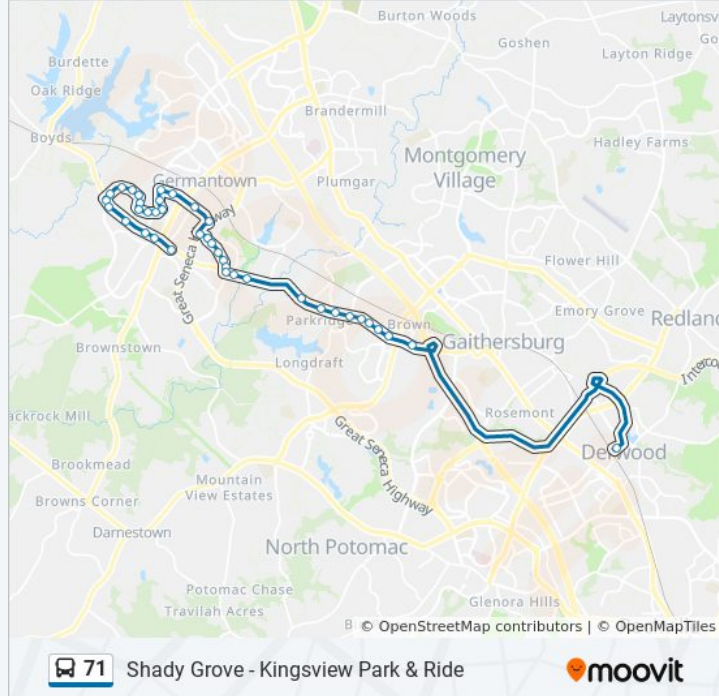

Hopkins Rd & Lark Song Dr

Hopkins Rd & Crosstie Dr

Hopkins Rd & Steeple Rd

Steeple Rd & Highstream Dr

Steeple Rd & Gallop Dr

Steeple Rd & Steeple Pl

Steeple Rd & Furlong Rd

Steeple Rd & Marksbury Ct

Clopper Rd & Festival Way

Clopper Rd & Eternity Rd

Clopper Rd & Hopkins Rd

Clopper Rd & Kingsview Rd

Clopper Rd & Schaeffer Rd

Kingsview Park & Ride & Clopper Rd

Direction: Shady Grove

42 stops

[VIEW LINE SCHEDULE](#)

Kingsview Park & Ride & Clopper Rd

Clopper Rd & Village Fountain Dr

Clopper Rd & Liberty Mill Rd

Clopper Rd & Schaeffer Rd

Clopper Rd & Kingsview Rd

Clopper Rd & Hopkins Rd

Clopper Rd & Eternity Rd

71 bus Info

Direction: Shady Grove

Stops: 42

Trip Duration: 32 min

Line Summary:

Hopkins Rd & Steeple Rd

Hopkins Rd & Crosstie Dr

Hopkins Rd & Kingsview Rd