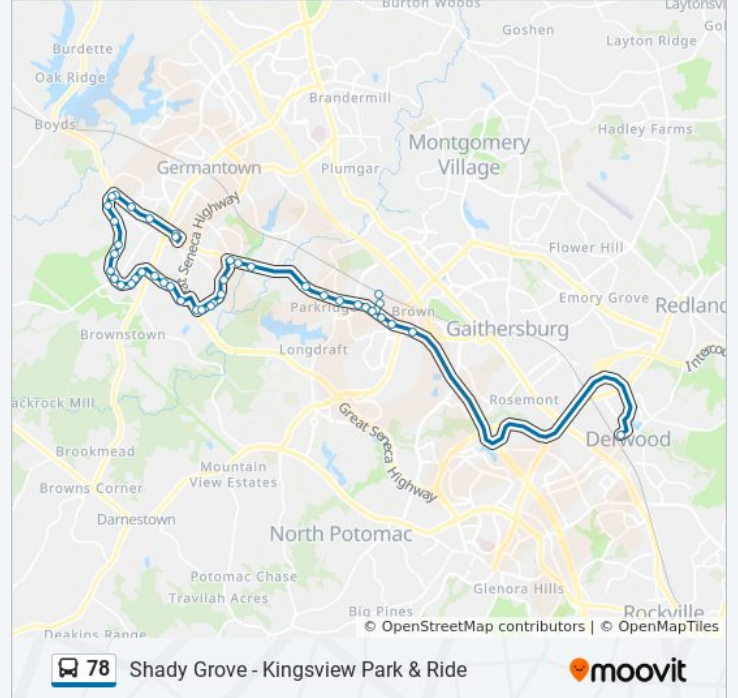

Mateny Rd & Great Seneca Hwy

Mateny Rd & @18003

Mateny Rd & Wheatridge (S) Dr

Mateny Rd & Wheatridge Dr

Mateny Rd & Dairymaid Dr

Clopper Rd & Mateny Rd

Clopper Rd & Cinnamon Dr

Clopper Rd & Allspice Dr

Metropolitan Grove Marc & Metropolitan Ct

Clopper Rd & Twelve Oaks Dr

Clopper Rd & @716

Clopper Rd & Firstfield Rd

W Diamond Ave & Bureau Rd

Shady Grove Station & Bay C - East

78 bus time schedules and route maps are available in an offline PDF at moovitapp.com. Use the [Moovit App](#) to see live bus times, train schedule or subway schedule, and step-by-step directions for all public transit in Washington, D.C. - Baltimore, MD.