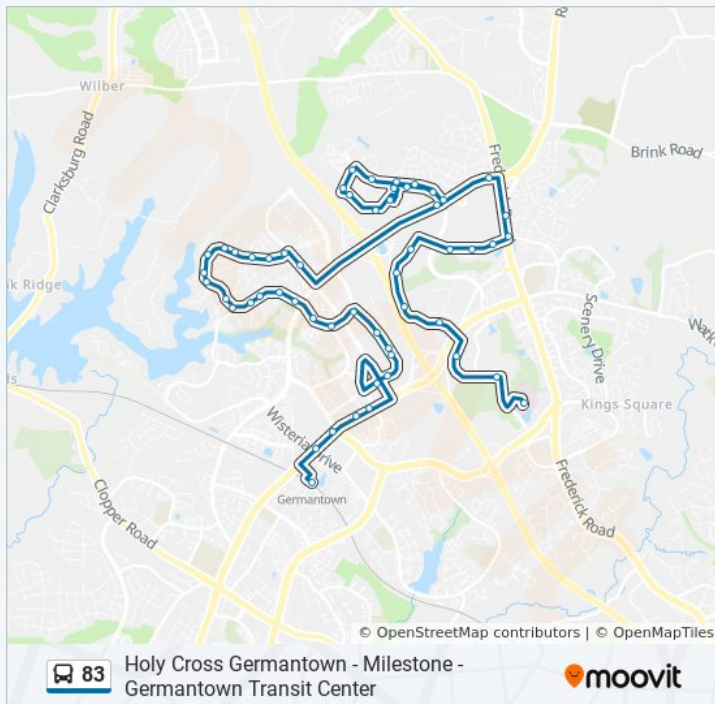

Observation Dr & Ridge Rd

Ridge Rd & Observation Dr

Crystal Rock Dr & Golf Course Dr

Crystal Rock Drive & Baltusrol Drive

Century Blvd & Oakland Hill Blvd

Century Blvd & Kinster Rd

Waters Landing Dr & Crystal Rock Dr

Waters Landing Dr & Crystal Hill Cir

Waters Landing Dr & Burnt Woods Dr

Waters Landing Dr & Amber Hill Ct

Waters Landing Dr & Clear Morning Ct

Waters Landing Dr & Spinning Wheel Dr

Saturday

Not Operational

83 bus Info

Direction: Marc Station

Stops: 58

Trip Duration: 40 min

Line Summary:

Waters Landing Dr & Hazelnut Ct
Waters Landing Dr & Anndyke Way
Waters Landing Dr & Ambassador Dr
Waters Landing Dr & Wynnfield Dr
Waters Landing Dr & Afternoon Ln
Waters Landing Dr & Summer Song Ln
Waters Landing Dr & Amethyst Ln
Waters Landing Dr & Father Hurley Blvd
Waters Landing Dr & Pickering Pl
Waters Landing Dr & Locbury Dr
Cloverleaf Center Dr & Century Blvd
Century Blvd & @20250 North Drwy
Century Blvd & @20201
Century Blvd & Century XXII Office Complex
Century Blvd & Aircraft Dr
Germantown Transit Center & Bay F
Germantown Rd & Crystal Rock Dr
Germantown Rd & Midcenter Ct
Germantown Rd & Middlebrook Rd
Germantown Rd & Wisteria Dr
Germantown Marc Station & Parking Lot