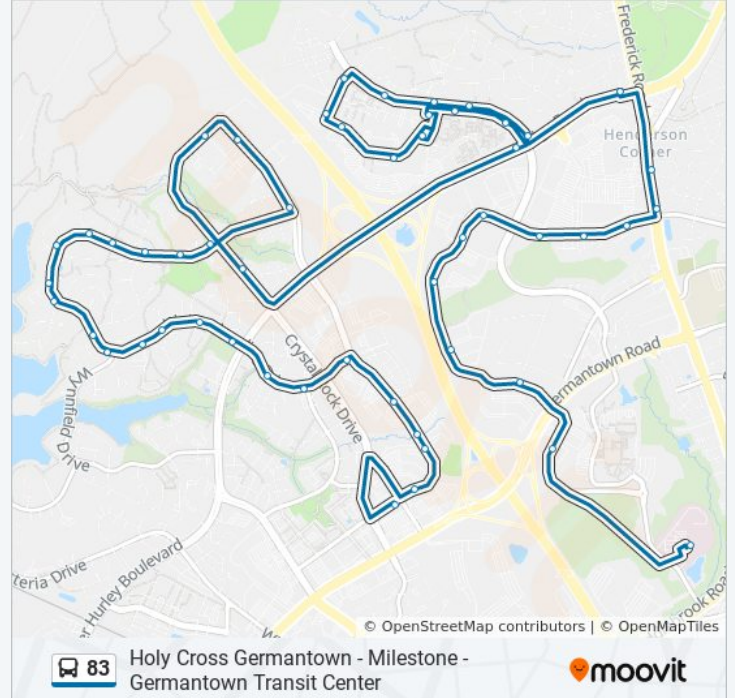

Waters Landing Dr & Hazelnut Ct

Waters Landing Dr & Anndyke Way

Waters Landing Dr & Ambassador Dr

Waters Landing Dr & Wynnfield Dr

Waters Landing Dr & Afternoon Ln

Waters Landing Dr & Summer Song Ln

Waters Landing Dr & Amethyst Ln

Waters Landing Dr & Father Hurley Blvd

Waters Landing Dr & Pickering Pl

Waters Landing Dr & Loebury Dr

Cloverleaf Center Dr & Century Blvd

Century Blvd & @20250 North Drwy

Century Blvd & @20201

Century Blvd & Century XXII Office Complex

Century Blvd & Aircraft Dr

Germantown Transit Center & Bay F

Direction: Holy Cross Germ

54 stops

[VIEW LINE SCHEDULE](#)

Germantown Marc Station & Parking Lot

Germantown Rd & Wisteria Dr

Germantown Rd & Middlebrook Rd

Waters Landing Dr & Bargene Way

Waters Landing Dr & Father Hurley Blvd

Waters Landing Dr & Whitechurch Cir

Waters Landing Dr & Staffordshire Dr

Waters Landing Dr & Deerwater Dr

Waters Landing Dr & Wynnfield Dr