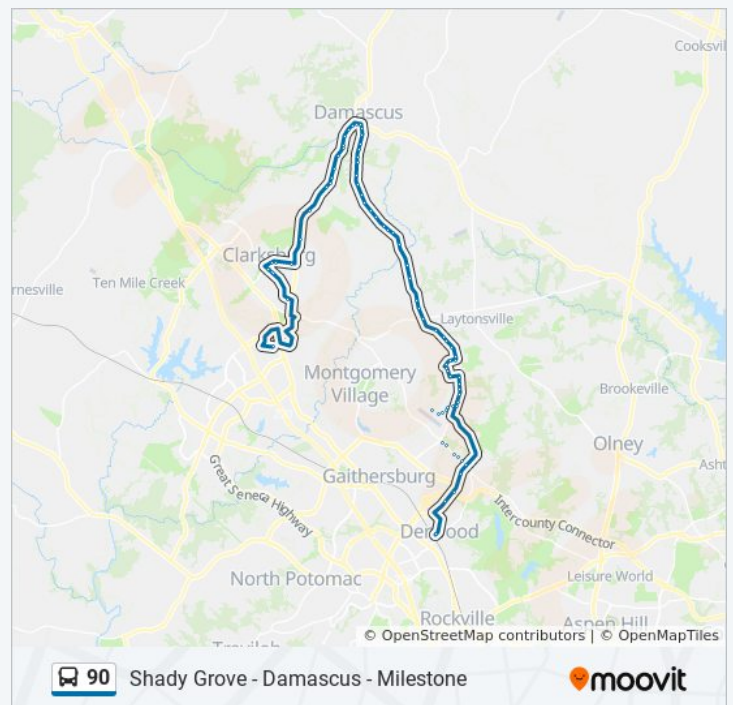

90 bus Info

Direction: Shady Grove Via Damascus

Stops: 88

Trip Duration: 56 min

Line Summary:

Woodfield Rd & @25730

Woodfield Rd & Valley Park Dr

Woodfield Rd & Biscayne Ln