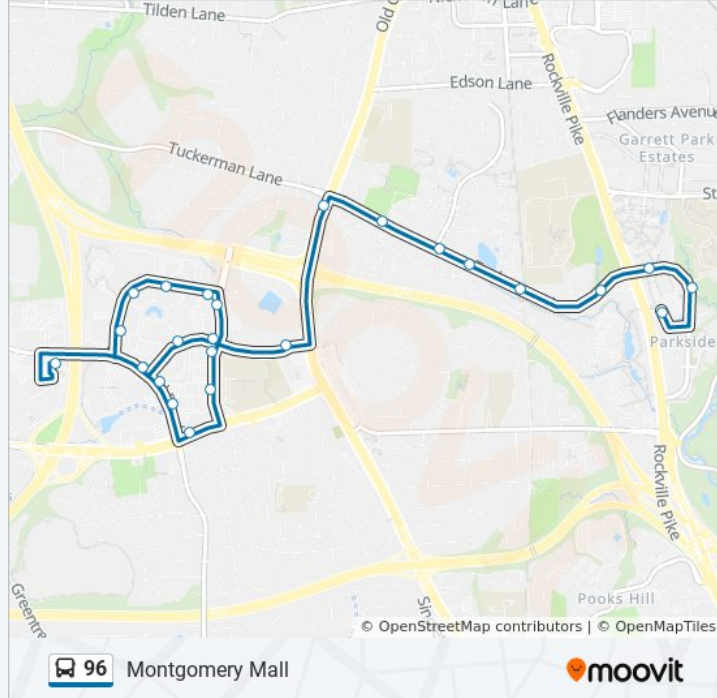

96 bus Info

Direction: Grosvenor

Stops: 21

Trip Duration: 26 min

Line Summary:

Tuckerman Ln & Grosvenor Pl

Tuckerman Ln & Rockville Pike

Grosvenor Station & Bay G

Sunday	Not Operational
Monday	9:20 AM - 2:20 PM
Tuesday	9:20 AM - 2:20 PM
Wednesday	9:20 AM - 2:20 PM
Thursday	9:20 AM - 2:20 PM
Friday	9:20 AM - 2:20 PM
Saturday	Not Operational

96 bus Info

Direction: Montgomery Mall

Stops: 26

Trip Duration: 17 min

Line Summary:

Rockledge Dr & @6600

Rockledge Dr & Rock Spring Dr

Rockledge Dr & Democracy Blvd

Fernwood Rd & Democracy Bv

Fernwood Rd & Camalier Bldg

Fernwood Rd & Rock Spring Dr Nb

Fernwood Rd & Rock Spring Dr

Montgomery Mall Transit Center & Bay A

96 bus time schedules and route maps are available in an offline PDF at moovitapp.com. Use the [Moovit App](#) to see live bus times, train schedule or subway schedule, and step-by-step directions for all public transit in Washington, D.C. - Baltimore, MD.