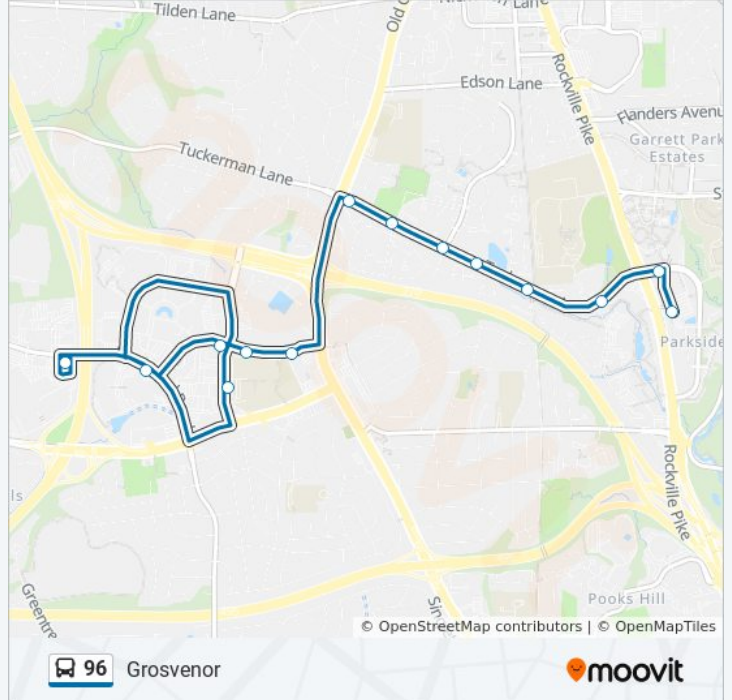

Direction: Grosvenor

14 stops

[VIEW LINE SCHEDULE](#)

Montgomery Mall Transit Center & Bay A

Fernwood Rd & Marriott Dr

Rockledge Dr & Democracy Blvd

Rock Spring Dr & Rockledge Dr

Rock Spring Dr & Rockledge Dr

Tuckerman Ln & Rockville Pike

Grosvenor Station & Bay G

96 bus Time Schedule

Grosvenor Route Timetable:

Sunday	Not Operational
Monday	9:45 AM - 2:45 PM
Tuesday	9:45 AM - 2:45 PM
Wednesday	9:45 AM - 2:45 PM
Thursday	9:45 AM - 2:45 PM
Friday	9:45 AM - 2:45 PM
Saturday	Not Operational

96 bus Info

Direction: Grosvenor

Stops: 14

Trip Duration: 17 min

Line Summary:

Direction: Grosvenor

21 stops

[VIEW LINE SCHEDULE](#)

- Grosvenor Station & Bay G
- Tuckerman Ln & Grosvenor Pl
- Tuckerman Ln & Kings Riding Way
- Tuckerman Ln & Hampton Mill Terr
- Tuckerman Ln & Sugarbush Ln
- Tuckerman Ln & Gloxinia Dr
- Old Georgetown Rd & Tuckerman Ln
- Rock Spring Dr & Rockledge Dr
- Rockledge Dr & #6710
- Rockledge Dr & Rockledge Dr
- Rockledge Dr & @6600
- Rockledge Dr & Democracy Blvd
- Rock Spring Dr & Rockledge Dr
- Tuckerman Ln & Old Georgetown Rd
- Tuckerman Ln & Gloxinia Dr
- Tuckerman Ln & Sugarbush Ln
- Tuckerman Ln & Valarian Ln
- Tuckerman Ln & Kings Riding Way