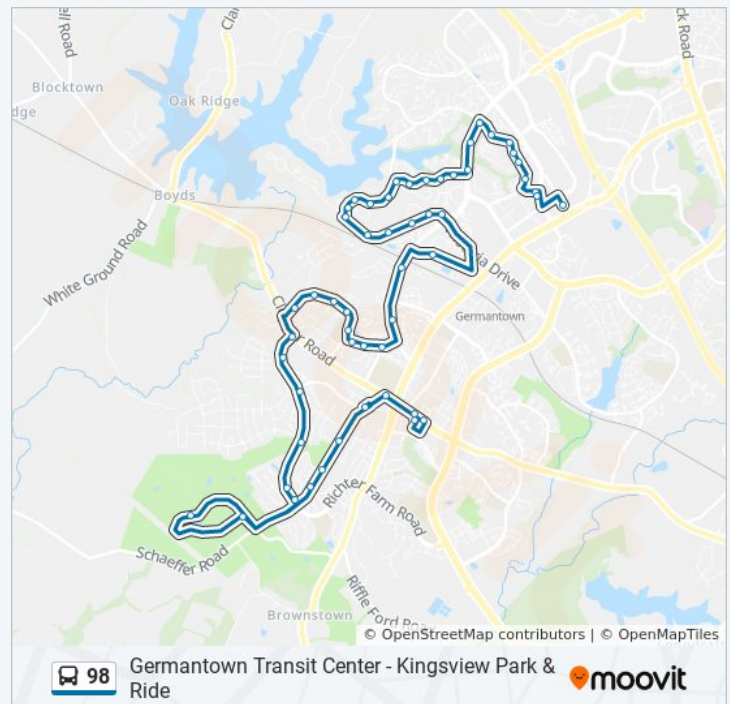

Direction: Germantown Soccerplex

54 stops

[VIEW LINE SCHEDULE](#)

Kingsview Park & Ride & Clopper Rd
Clopper Rd & Village Fountain Dr
Clopper Rd & Liberty Mill Rd
Clopper Rd & Schaeffer Rd
Schaeffer Rd & Leaman Farm Rd
Schaeffer Rd & Tapwood Rd
Schaeffer Rd & Tatani Dr
Schaeffer Rd & Northern Dancer Ln
Central Park Cir & Central Park Cir
Central Park Cir & @ Championship Stadium
Central Park Cir & Central Park Cir
Richter Farm Rd & Dark Star Way
Richter Farm Rd & Avatar Ln
Richter Farm Rd & Fable Dr
Richter Farm Rd & Leaman Farm Rd
Richter Farm Rd & Autumn Crest Rd
Richter Farm Rd & Clopper Rd
Steeple Rd & Markburg Ct
Steeple Rd & Steeple Ct
Steeple Rd & Steeple Pl
Steeple Rd & Jump Dr
Steeple Rd & Ronald Mcnair School
Hopkins Rd & Steeple Rd
Hopkins Rd & Crosstie Dr
Hopkins Rd & Kingsview Rd
Father Hurley Blvd & Sawyer Terr
Father Hurley Blvd & Harvest Glen Way
Waterford Hills Blvd & Carlow Point Cir
Wisteria Dr & Waldorf Dr

98 bus Time Schedule

Germantown Soccerplex Route Timetable:

Sunday	Not Operational
Monday	Not Operational
Tuesday	Not Operational
Wednesday	Not Operational
Thursday	Not Operational
Friday	Not Operational
Saturday	6:45 AM - 8:10 PM

98 bus Info

Direction: Germantown Soccerplex

Stops: 54

Trip Duration: 32 min

Line Summary:

Wisteria Dr & Winterspoon (E) Ln

Wisteria Dr & Teakwood Ln

Wisteria Dr & Teakwood Ln