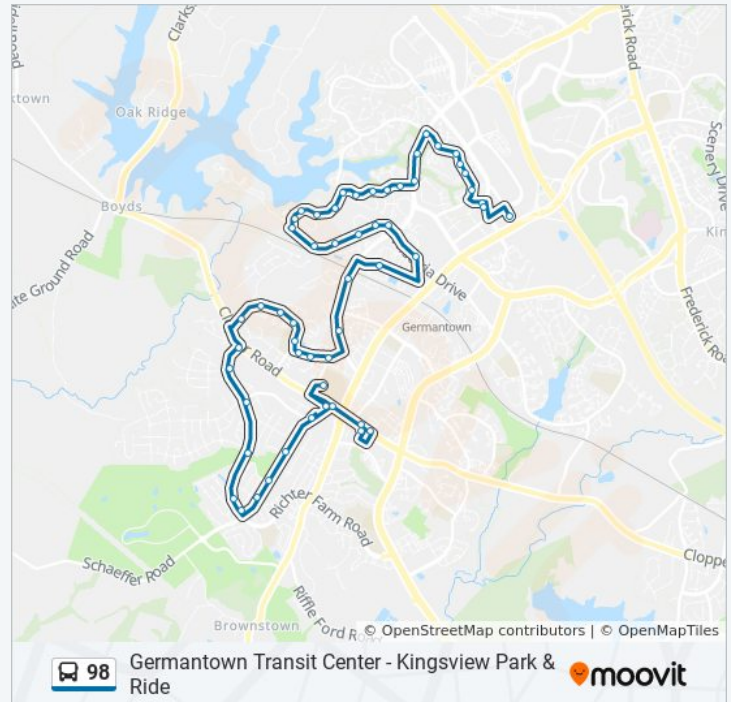

Wanegarden Dr & Wild Cherry Ln

Wanegarden Dr & Wanegarden Ct

98 bus Info

Direction: Germantown Via Gcc

Stops: 54

Trip Duration: 28 min

Line Summary:

Wanegarden Dr & Lake Seneca Es

Wanegarden Dr & Wynnfield Dr

Wynnfield Dr & Laurel Hill Way

Wynnfield Dr & Walnutwood Ln

Wynnfield Dr & Waldorf Dr

Wynnfield Dr & Bristlecone Way

Father Hurley Blvd & Trimfield Ln

Father Hurley Blvd & Beaconfield Terr

Father Hurley Blvd & Waters Landing Dr

Waters Landing Dr & Pickering Pl

Waters Landing Dr & Loebury Dr

Loebury Dr & Waters Landing Es

Loebury Dr & Churchill Ridge Dr

Loebury Dr & Falling Water Cir

Rexmore Dr & Crystal Rock Dr