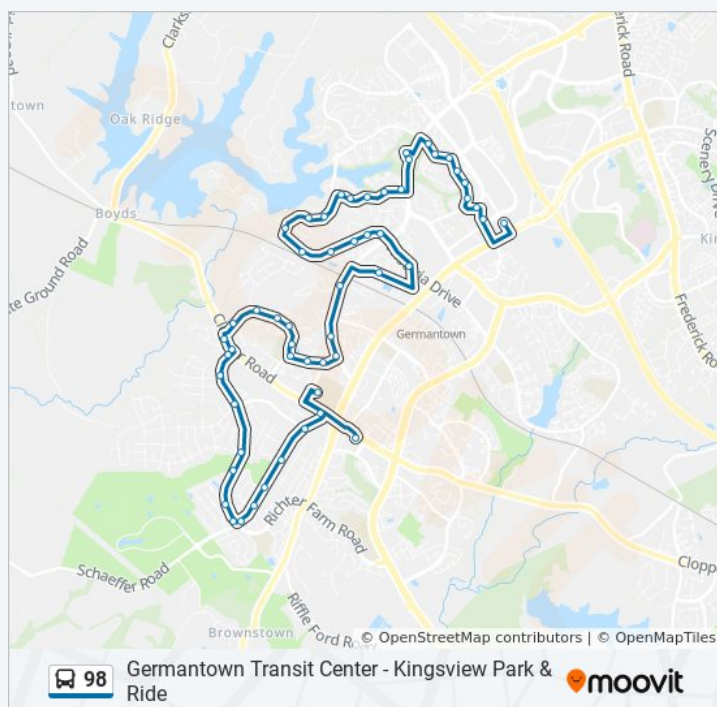

98 bus Info

Direction: Kingsview Via Gcc

Stops: 55

Trip Duration: 27 min

Line Summary:

Wisteria Dr & Wintersspoon (W) Ln

Wisteria Dr & Larentia Dr

Wisteria Dr & Waldorf Dr