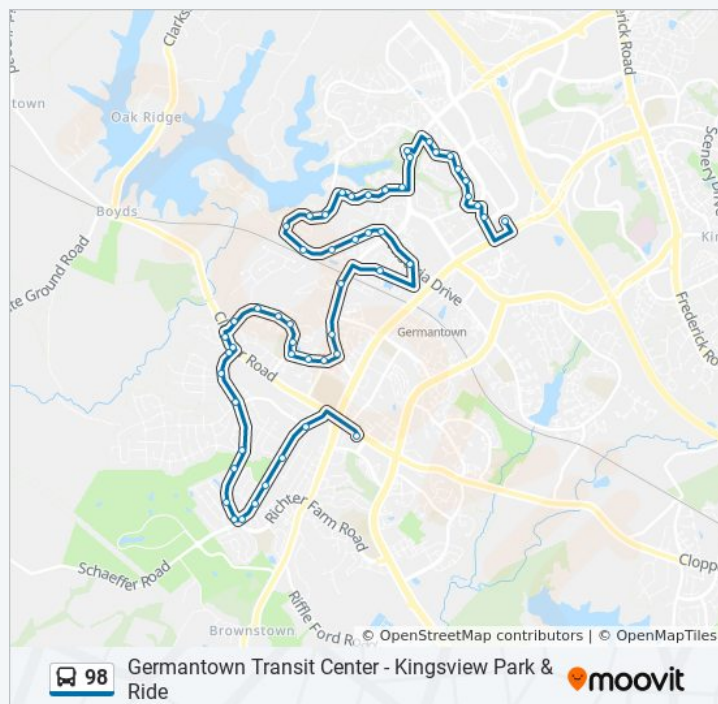

Steeple Rd & Marksburg Ct

Clopper Rd & Festival Way

Clopper Rd & Etenity Rd

98 bus Info

Direction: Kingsview P & R

Stops: 53

Trip Duration: 23 min

Line Summary: