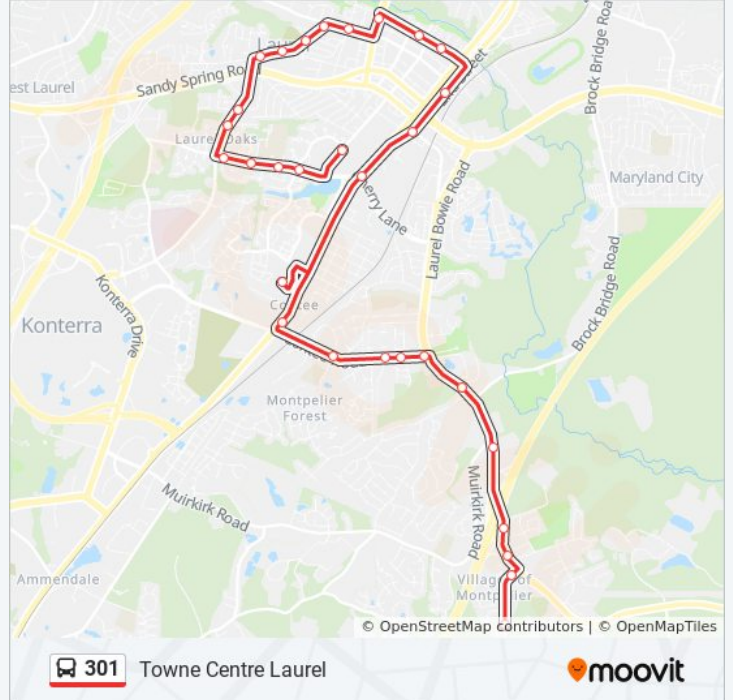

301 bus time schedules and route maps are available in an offline PDF at moovitapp.com. Use the [Moovit App](#) to see live bus times, train schedule or subway schedule, and step-by-step directions for all public transit in Washington, D.C. - Baltimore, MD.

[About Moovit](#) • [MaaS Solutions](#) • [Supported Countries](#) • [Mooviter Community](#)

© 2024 Moovit - All Rights Reserved

Check Live Arrival Times