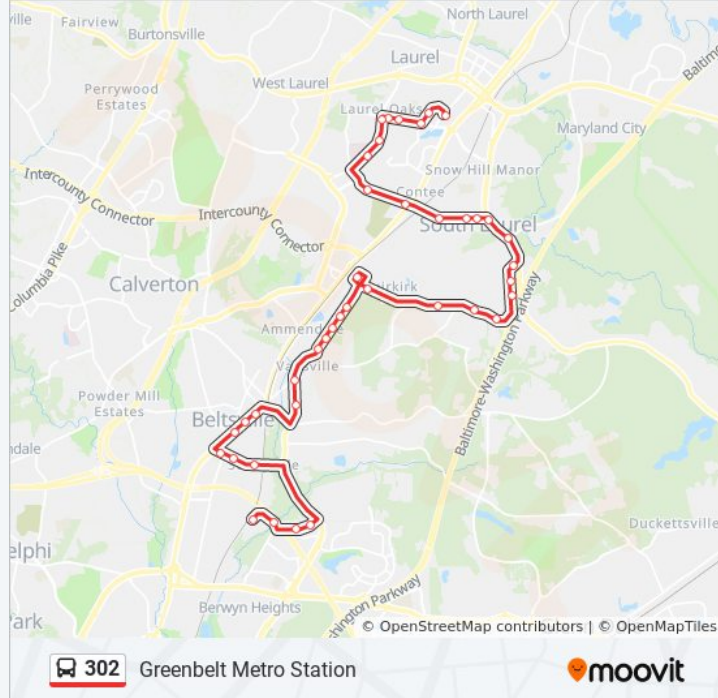

302 bus Info

Direction: Greenbelt Metro Station

Stops: 40

Trip Duration: 41 min

Line Summary:

Brickyard Blvd / Muirkirk Marc Station
(Southbound)

Old Baltimore Pike / Distribution Dr (Southbound)

Old Baltimore Pike / Mid Cities Ave (Southbound)

Old Baltimore Pike / Industrial Dr (Southbound)

Old Baltimore Pike / Ammendale Rd
(Southbound)

Old Baltimore Pike / Ammendale Way
(Southbound)

Edmonston Rd / Old Baltimore Pike (Southbound)

Edmonston Rd / Hammett St (Southbound)

Baltimore Ave & Sellman Rd

Us 1 @ Southard Dr

Baltimore Ave / Rhode Island Ave (Southbound)

Sunnyside Ave / Baltimore Ave (Eastbound)

Sunnyside Avenue And Rhode Island Avenue
(Eastbound)

Sunnyside Ave / Tucker St (Eastbound)

Cherrywood Ln / Edmonston Rd (Westbound)

Cherrywood La & Ivy Lane

Greenbelt Metro Dr & Cherrywood Ln

Greenbelt Station + Bus Bay B

Direction: Towne Centre Laurel

41 stops

[VIEW LINE SCHEDULE](#)

Greenbelt Station + Bus Bay B