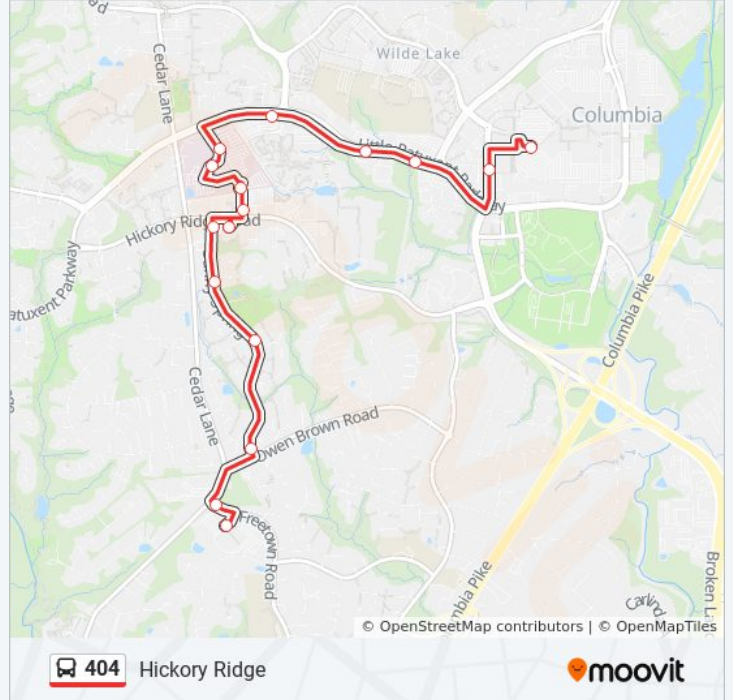

404 bus time schedules and route maps are available in an offline PDF at moovitapp.com. Use the [Moovit App](#) to see live bus times, train schedule or subway schedule, and step-by-step directions for all public transit in Washington, D.C. - Baltimore, MD.

[About Moovit](#) • [MaaS Solutions](#) • [Supported Countries](#) • [Mooviter Community](#)

© 2024 Moovit - All Rights Reserved

Check Live Arrival Times