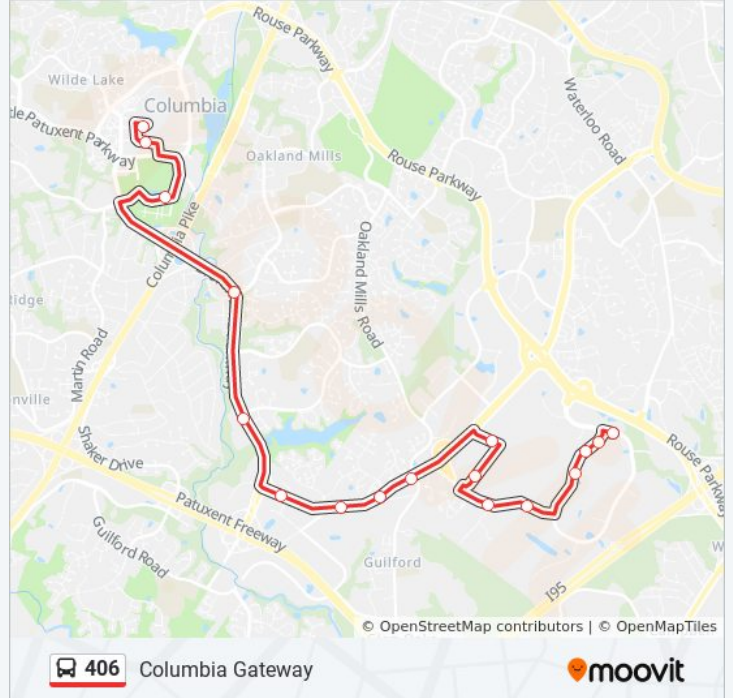

Merriweather Dr / Valencia Ln (Westbound)

Broken Land Pkwy / Stevens Forest Rd
(Southbound)

Broken Land Pkwy / Cradlerock Way South
(Southbound)

Snowden River Pkwy / Minstrel Way (Eastbound)

Snowden River Pkwy / Lincoln Tech (Eastbound)

Columbia Gateway Dr / Thomas Edison Dr

Columbia Gateway Dr / 7164

Columbia Gateway Dr / 7178

Columbia Gateway Dr / Howard County Complex

406 bus Time Schedule

Columbia Gateway Route Timetable:

Sunday	Not Operational
Monday	7:30 AM - 5:30 PM
Tuesday	7:30 AM - 5:30 PM
Wednesday	7:30 AM - 5:30 PM
Thursday	7:30 AM - 5:30 PM
Friday	7:30 AM - 5:30 PM
Saturday	Not Operational

406 bus Info

Direction: Columbia Gateway

Stops: 17

Trip Duration: 20 min

Line Summary:

Direction: Mall In Columbia

20 stops

[VIEW LINE SCHEDULE](#)

Columbia Gateway Dr / Howard County Complex

Columbia Gateway Dr / John Mcadam Dr

Columbia Gateway Dr / Benjamin Franklin Dr

Columbia Gateway Drive And Albert Einstein Drive

Columbia Gateway Drive And Samuel Morse Drive