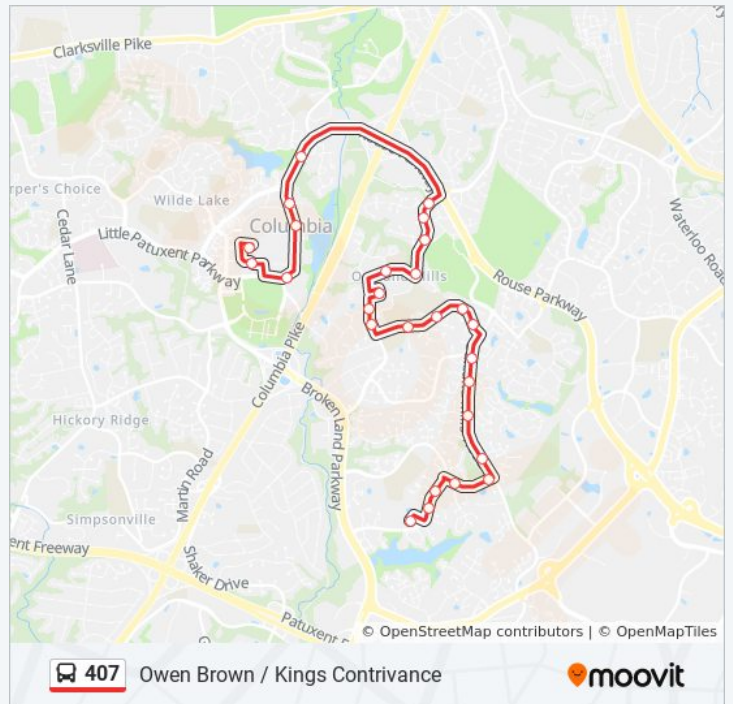

**Stops:** 27

**Trip Duration:** 20 min

**Line Summary:**

White Acre Rd / Basket Ring Dr (Westbound)

Oakland Mills Village Center

Stevens Forest Rd / Camelback Ln

Stevens Forest Rd / Jacobs Ladder

Kilimanjaro Rd / Pamplona Rd (Eastbound)

Kilimanjaro Rd / Macomber Ln

Kilimanjaro Rd / Torrent Row

Kilimanjaro Rd / Afternoon Ln

Oakland Mills Rd / Farewell Rd (Southbound)

Oakland Mills Rd / Dawn Day Dr

Oakland Mills Rd / Fairmead Ln

Oakland Mills Rd / Malindy Cir (Southbound)

Homespun Dr / Pigeon Wing Pl (Westbound)

Homespun Dr / Angelina Cir (Westbound)

Cradlerock Way / Talisman Ln (Southbound)

Cradlerock Way / Smooth Path (Southbound)

Owen Brown Village Center

407 bus time schedules and route maps are available in an offline PDF at [moovitapp.com](https://moovitapp.com). Use the [Moovit App](#) to see live bus times, train schedule or subway schedule, and step-by-step directions for all public transit in Washington, D.C. - Baltimore, MD.