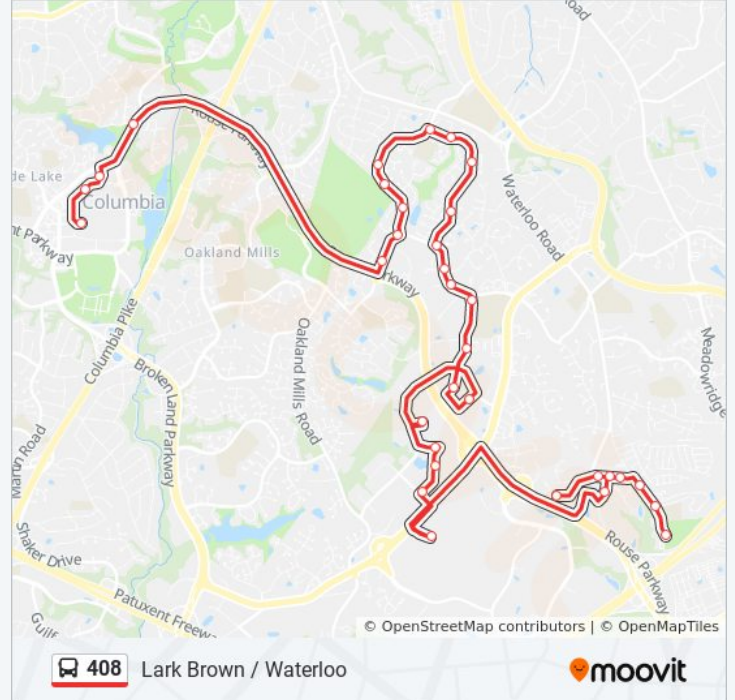

Tamar Dr / High Tor Hill (Westbound)

High Tor Hill / Millwheel Pl

High Tor Hill / Eaglebeak Row (Northbound)

High Tor Hill / Elkhorn Branch Trail (Westbound)

High Tor Hill / Phelps Luck Dr (Westbound)

Phelps Luck Dr / Billow Row

Phelps Luck Dr & Thurso Ct Opp Sb

Phelps Luck Dr & Sheerock Ct Sb

Tamar Dr / Phelps Luck Dr (Westbound)

Tamar Dr / Flamepool Way (Southbound)

Little Patuxent Pkwy / Running Brook Rd

Windstream Dr / Mall In Columbia (Southbound)

Mall In Columbia / Amc Theatre (Southbound)

Mall In Columbia

Direction: Tamar Drive / Cloudleap Court

17 stops

[VIEW LINE SCHEDULE](#)

Mall In Columbia

Mall In Columbia / Amc Theatre (Northbound)

Windstream Dr / Mall In Columbia (Northbound)