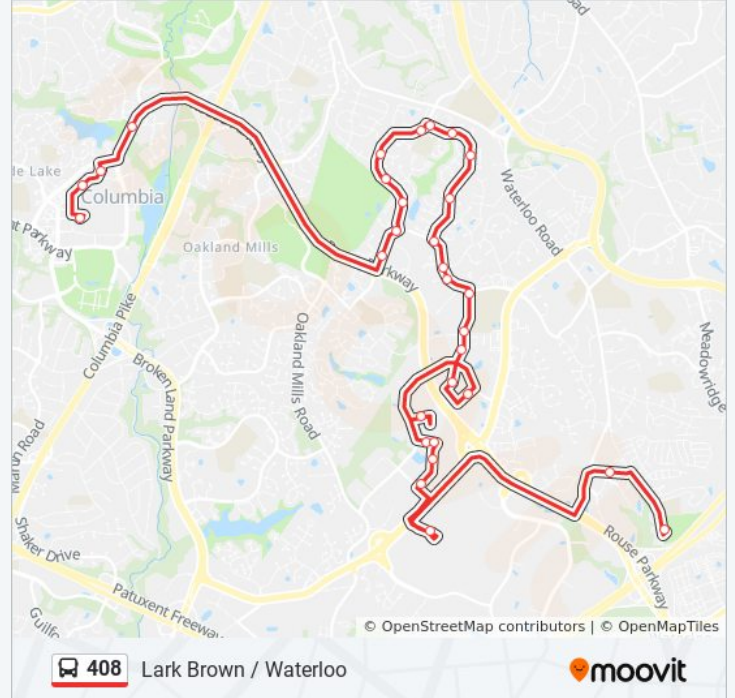

408 bus Info

Direction: Waterloo Park

Stops: 30

Trip Duration: 42 min

Line Summary:

(Southbound)

Old Dobbin Ln / Long Reach Tennis Club

Old Dobbin Ln / Columbia Crossing Business Center

Columbia Crossing Cir East (Southbound)

Columbia Crossing Cir West (Northbound)

Dobbin Center

Stanford Blvd / Lakeside Retail Center

Stanford Blvd / Stanford Boulevard Cir (Eastbound)

Stanford Blvd / University Of Phoenix (Southbound)

Stanford Blvd / Mcgaw Rd (Southbound)

Snowden Square (Westbound)

Lark Brown Rd / Marie Curie Dr (Eastbound)

Waterloo Park

408 bus time schedules and route maps are available in an offline PDF at moovitapp.com. Use the [Moovit App](#) to see live bus times, train schedule or subway schedule, and step-by-step directions for all public transit in Washington, D.C. - Baltimore, MD.