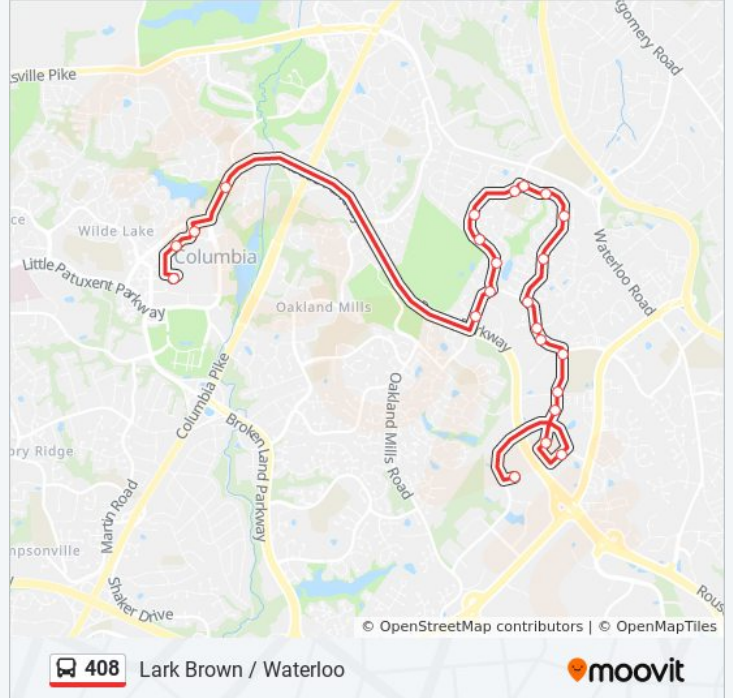

408 bus Info

Direction: Dobbin Center

Stops: 23

Trip Duration: 27 min

Line Summary:

Center

Columbia Crossing Cir East (Southbound)

Columbia Crossing Cir West (Northbound)

Dobbin Center

Direction: Mall In Columbia

33 stops

[VIEW LINE SCHEDULE](#)

Waterloo Park

Old Waterloo Rd / Sherwood Crossing
Apartments

Old Waterloo Rd / Pirch Way

Lark Brown Rd / Lark Brown Centre

Stanford Blvd / Stanford Boulevard Cir
(Westbound)

Dobbin Center

Columbia Crossing Cir East (Southbound)

Columbia Crossing Cir West (Northbound)

Old Dobbin Ln / Millrace Ct

Old Dobbin Ln / Long Reach High School

408 bus Info

Direction: Mall In Columbia

Stops: 33

Trip Duration: 45 min

Line Summary:

(Northbound)

Tamar Dr / Cloudleap Ct (Westbound)

Tamar Dr / Hayshed Ln (Northbound)