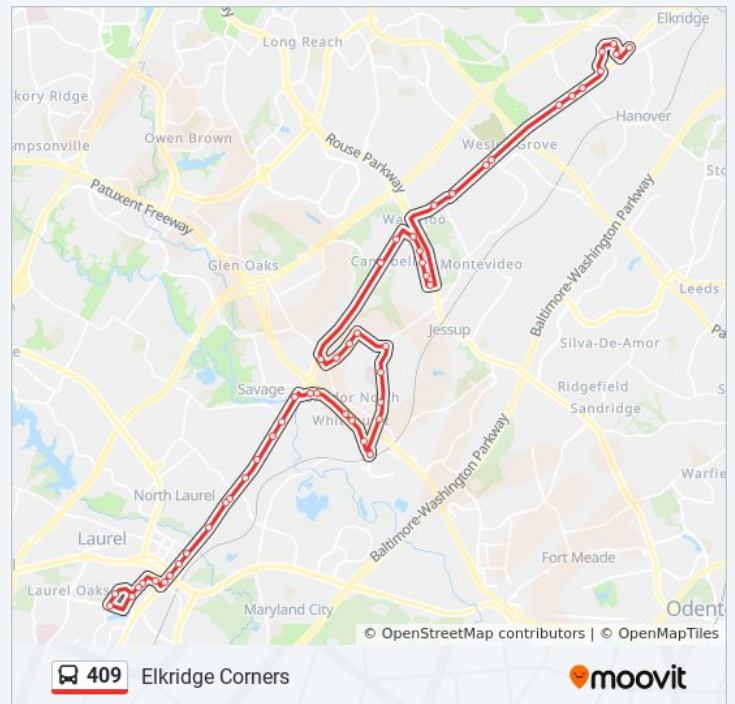

Stayton Dr / Wellmoor Ct (Northbound)

Stayton Dr / Patuxent Range Rd (Northbound)

Patuxent Range Rd / Dorsey Run Rd (Eastbound)

Dorsey Run Rd / Clifton T. Perkins Hospital (Southbound)

Dorsey Run Rd / Giant Dr (Southbound)

Dorsey Run Rd / Guilford Rd (Southbound)

Savage Marc Station

Corridor Rd / Junction Dr (Northbound)

Corridor Rd / Hilda Ave (Northbound)

Corridor Rd / Bollman Pl (Northbound)

Corridor Rd / Larkin Rd (Westbound)

Wednesday	5:58 AM - 6:58 PM
Thursday	5:58 AM - 6:58 PM
Friday	5:58 AM - 6:58 PM
Saturday	8:00 AM - 5:58 PM

409 bus Info

Direction: Towne Centre Laurel

Stops: 51

Trip Duration: 54 min

Line Summary:

Corridor Rd / Rta Administration (Westbound)

Washington Blvd / Howard St

Washington Blvd / Gorman Rd

Washington Blvd / Freestate Dr (Southbound)

Washington Blvd / Lynn Buff Ct

Washington Blvd / Country Meadows Apartments

Washington Blvd / Brewers Ct (Southbound)