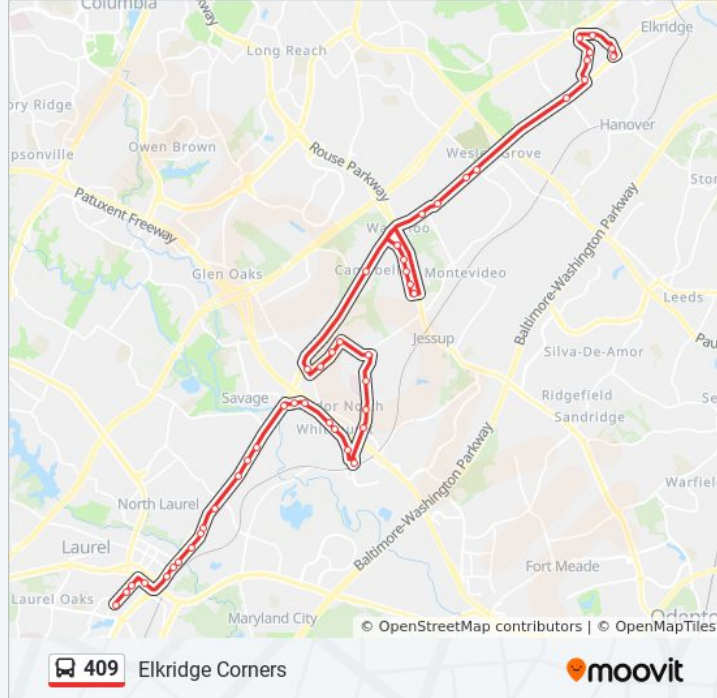

Direction: Elkridge Corners

47 stops

[VIEW LINE SCHEDULE](#)

- Towne Centre Laurel
- 4th St / Montrose Ave (Northbound)
- 4th St / Marshall Ave
- Gorman Ave / Thomas Dr
- 2nd St / Laurel Ave
- Us 1 @ Little Montgomery Ave
- 2nd St / Main St
- 2nd St / Columbia St
- 2nd St / Midway Plaza Shopping Center
- 2nd St / Davis Ave
- Washington Blvd / Brewers Ct (Northbound)
- Washington Blvd / Maier Rd
- Washington Blvd / Savage Industrial Park
- Washington Blvd / Freestate Dr (Northbound)
- Washington Blvd / Corridor Rd
- Corridor Rd / Rta Administration (Eastbound)
- Corridor Rd / Larkin Rd (Eastbound)
- Corridor Rd / Bollman Pl (Southbound)
- Corridor Rd / Hilda Ave (Southbound)
- Corridor Rd / Junction Dr (Southbound)
- Savage Marc Station
- Dorsey Run Rd / Guilford Rd (Northbound)

Washington Blvd / Cooney Ln (Northbound)

Washington Blvd & Dorsey Rd Nb

Washington Blvd / Loudon Ave (Northbound)

Rowanberry Dr / Elkridge Library (Northbound)

Rowanberry Dr / Orchard Club Dr

Rowanberry Dr / Greenfield Rd

Rowanberry Dr / Montgomery Rd

Montgomery Rd / Steepridge Dr

Montgomery Rd / Elkridge Corners Shopping Center

Washington Blvd / Elkridge Corners Shopping Center

Direction: Towne Centre Laurel

51 stops

[VIEW LINE SCHEDULE](#)

Greenfield Rd / 6400

Rowanberry Dr / Bayberry Ct

Rowanberry Dr / Elkridge Library (Southbound)

Washington Blvd / Loudon Ave (Southbound)

Washington Blvd / Ducketts Ln

Washington Blvd / Troy Hill Dr

Washington Boulevard And Meadowridge Road (Southbound)