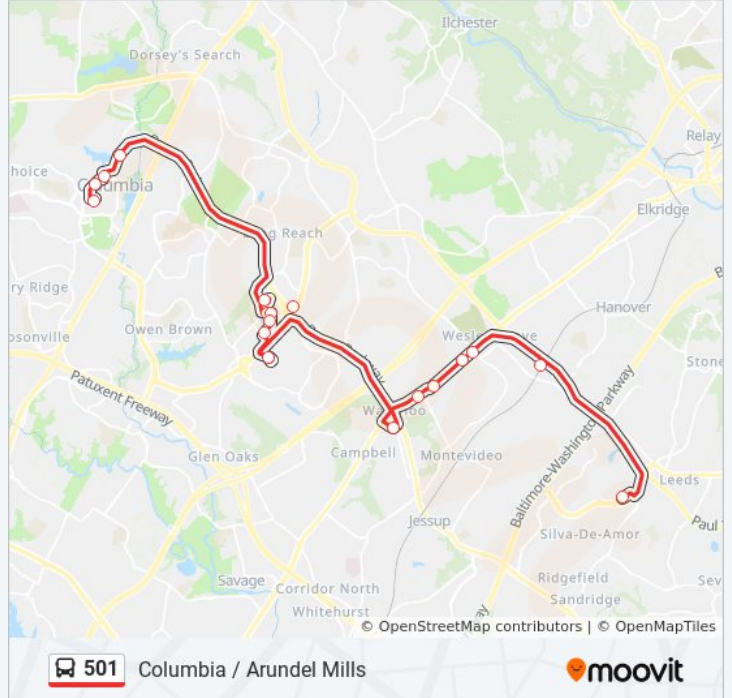

Use the Moovit App to find the closest 501 bus station near you and find out when is the next 501 bus arriving.

Direction: Arundel Mills

18 stops

[VIEW LINE SCHEDULE](#)

- Mall In Columbia
- Mall In Columbia / Amc Theatre (Northbound)
- Windstream Dr / Mall In Columbia (Northbound)
- Little Patuxent Pkwy / Vantage Point Rd
- Dobbin Center
- Stanford Blvd / Lakeside Retail Center
- Stanford Blvd / Stanford Boulevard Cir (Eastbound)
- Stanford Blvd / University Of Phoenix (Southbound)
- Stanford Blvd / Mcgaw Rd (Southbound)
- Snowden Square (Westbound)
- Snowden River Park & Ride
- Assateague Dr / Maryland Food Center
- Washington Blvd / Port Capital Dr (Northbound)
- Washington Blvd / Blue Stream Dr (Northbound)
- Washington Blvd / Cooney Ln (Northbound)
- Washington Blvd & Dorsey Rd Nb
- Dorsey Marc Station
- Arundel Mills Mall

501 bus Info

Direction: Arundel Mills

Stops: 18

Trip Duration: 45 min

Line Summary:

Direction: Mall In Columbia

17 stops

[VIEW LINE SCHEDULE](#)

- Arundel Mills Mall
- Dorsey Marc Station
- Washington Boulevard And Meadowridge Road (Southbound)
- Washington Blvd / Cooney Ln (Southbound)
- Washington Blvd / Blue Stream Dr (Southbound)
- Washington Blvd / Port Capital Dr (Southbound)
- Assateague Dr / Maryland Food Center
- Snowden River Park & Ride
- Snowden Square (Westbound)
- Stanford Blvd / Mcgaw Rd (Northbound)
- Stanford Blvd / University Of Phoenix (Northbound)
- Stanford Blvd / Stanford Boulevard Cir (Westbound)
- Dobbin Center
- Little Patuxent Pkwy / Running Brook Rd
- Windstream Dr / Mall In Columbia (Southbound)
- Mall In Columbia / Amc Theatre (Southbound)
- Mall In Columbia

501 bus Info

Direction: Mall In Columbia

Stops: 17

Trip Duration: 50 min

Line Summary:

501 bus time schedules and route maps are available in an offline PDF at moovitapp.com. Use the [Moovit App](#) to see live bus times, train schedule or subway schedule, and step-by-step directions for all public transit in Washington, D.C. - Baltimore, MD.