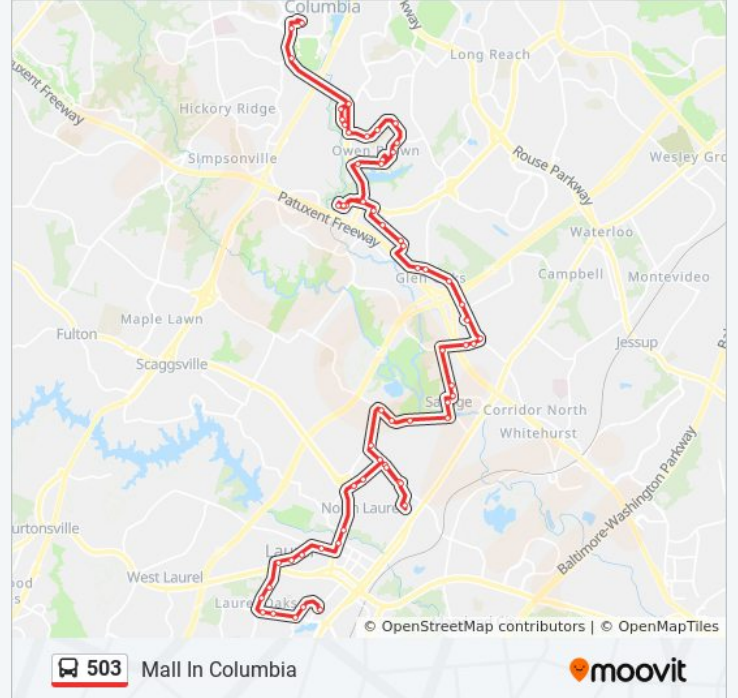

Direction: Mall In Columbia

62 stops

[VIEW LINE SCHEDULE](#)

- Towne Centre Laurel
- Ashford Blvd / Fenwick Ct
- Cherry Lane And Ashford Street (Westbound)
- Cherry Ln / Belle Ami Dr (Westbound)
- Cherry Lane And Kalmia Drive
- Van Dusen Rd & Erica La
- Van Dusen Rd / Alan Dr
- Old Sandy Spring Rd / Van Dusen Rd
- Old Sandy Spring Rd @ West St
- Old Sandy Spring Road And Westview Terrace
- Montgomery Street And 9th Street
- 7th St & Main St
- 7th St / Baltimore Ave
- All Saints Rd / Covered Wagon Dr
- All Saints Rd / North Laurel Rd (Eastbound)
- Whiskey Bottom Rd / Moonshine Hollow
- Whiskey Bottom Rd / Glen Ridge Dr
- North Laurel Community Center
- Whiskey Bottom Rd / Manorwood Rd
- Whiskey Bottom Rd / Harmony Ln
- Whiskey Bottom Rd / All Saints Rd
- Stephens Rd / Hammonds Overlook Ct

503 bus Info

Direction: Mall In Columbia

Stops: 62

Trip Duration: 62 min

Line Summary:

Gorman Rd / Shantha Ct (Eastbound)

Gorman Rd / Falling Waters Ct (Eastbound)

Gorman Rd / Rock Ripple Ln (Eastbound)

Cradlerock Way / Swan Point Way

Owen Brown Village Center

Cradlerock Way / Smooth Path (Northbound)

Cradlerock Way / Talisman Ln (Northbound)

Cradlerock Way / Garland Ln (Westbound)

Cradlerock Way / Frietchie Row (Westbound)

Broken Land Pkwy / Hickory Ridge Rd
(Northbound)

Broken Land Pkwy / Gramercy PI (Northbound)

Mall In Columbia

Direction: Towne Centre Laurel

62 stops

[VIEW LINE SCHEDULE](#)

Mall In Columbia

Broken Land Pkwy / Gramercy PI (Southbound)