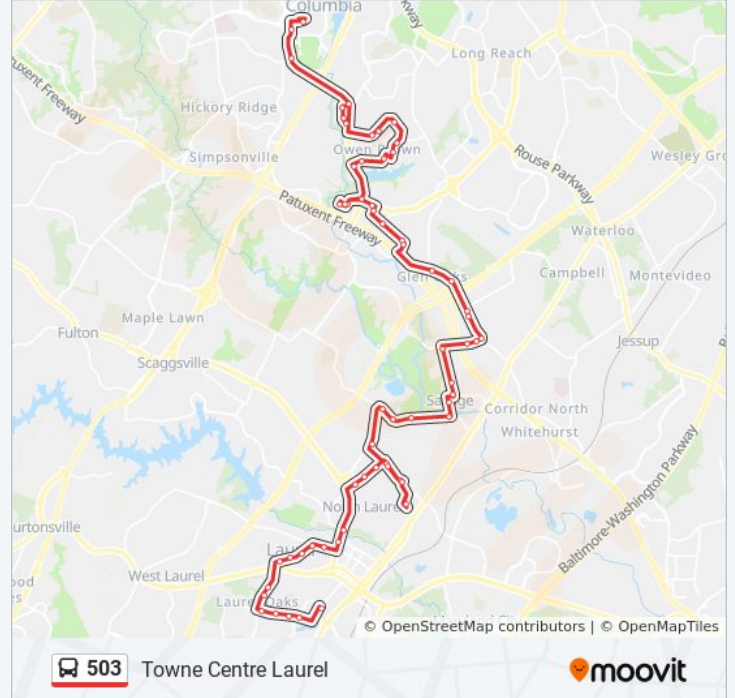

Direction: Mall In Columbia

62 stops

[VIEW LINE SCHEDULE](#)

- Towne Centre Laurel
- Ashford Blvd / Fenwick Ct
- Cherry Lane And Ashford Street (Westbound)
- Cherry Ln / Belle Ami Dr (Westbound)
- Cherry Lane And Kalmia Drive
- Van Dusen Rd & Erica La
- Van Dusen Rd / Alan Dr
- Old Sandy Spring Rd / Van Dusen Rd
- Old Sandy Spring Rd @ West St
- Old Sandy Spring Road And Westview Terrace
- Montgomery Street And 9th Street
- 7th St & Main St
- 7th St / Baltimore Ave
- All Saints Rd / Covered Wagon Dr
- All Saints Rd / North Laurel Rd (Eastbound)
- Whiskey Bottom Rd / Moonshine Hollow
- Whiskey Bottom Rd / Glen Ridge Dr
- North Laurel Community Center
- Whiskey Bottom Rd / Manorwood Rd
- Whiskey Bottom Rd / Harmony Ln
- Whiskey Bottom Rd / All Saints Rd
- Stephens Rd / Hammonds Overlook Ct

503 bus Info

Direction: Mall In Columbia

Stops: 62

Trip Duration: 62 min

Line Summary:

Gorman Rd / Shantha Ct (Eastbound)

Gorman Rd / Falling Waters Ct (Eastbound)

Gorman Rd / Rock Ripple Ln (Eastbound)

Savage Guilford Rd / Baltimore St (Southbound)

Foundry St / Washington St (Southbound)

Gorman Rd / Foundry St (Westbound)

Gorman Rd / Rock Ripple Ln (Westbound)

Gorman Rd / Falling Waters Ct (Westbound)

Gorman Rd / Shantha Ct (Westbound)

Stephens Rd / Boundless Shade Terrace

Whiskey Bottom Rd / Moonshine Hollow

Whiskey Bottom Rd / Glen Ridge Dr

North Laurel Community Center

Whiskey Bottom Rd / Manorwood Rd

Whiskey Bottom Rd / Harmony Ln

All Saints Rd / Bourbon St