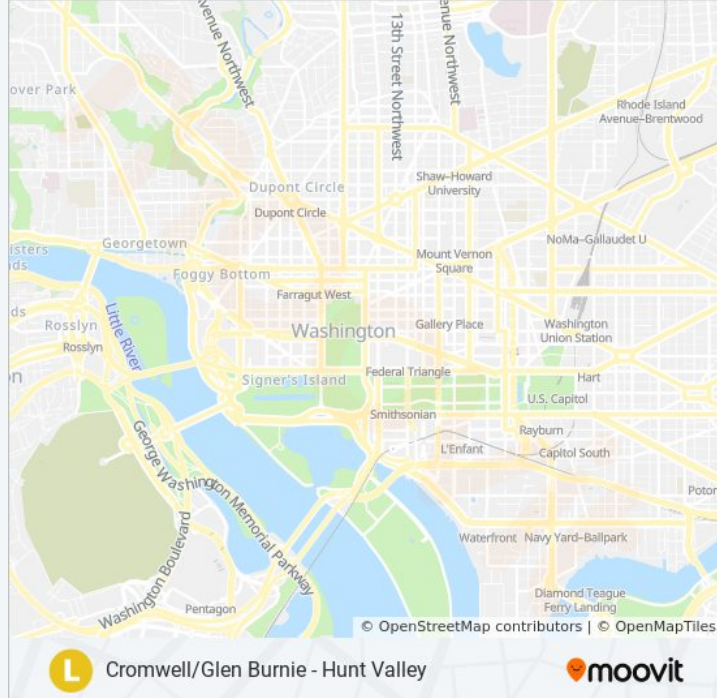

Use the Moovit App to find the closest LIGHT RAIL light rail station near you and find out when is the next LIGHT RAIL light rail arriving.

Direction: Southbound

31 stops

[VIEW LINE SCHEDULE](#)

- Hunt Valley
- Pepper Road
- Mccormick Road
- Gilroy Road
- Warren Road
- Timonium
- Timonium
- Lutherville
- Falls Road
- Mt. Washington
- Cold Spring Lane
- Woodberry
- Mta Light Rail Division
- North Ave
- University Of Baltimore / Mt. Royal
- Cultural Center
- Centre Street
- Lexington Market
- University Center / Baltimore St.

LIGHT RAIL light rail Info

Direction: Southbound

Stops: 31

Trip Duration: 77 min

Line Summary:

Pratt Street / Convention Center

Camden Yards

Hamburg St

Westport

Cherry Hill

Patapsco

Baltimore Highlands

Nursery Road

North Linthicum

Linthicum

Ferndale

Cromwell Station / Glen Burnie

Direction: Northbound

26 stops

[VIEW LINE SCHEDULE](#)

Cromwell Station / Glen Burnie

Ferndale

Linthicum

North Linthicum