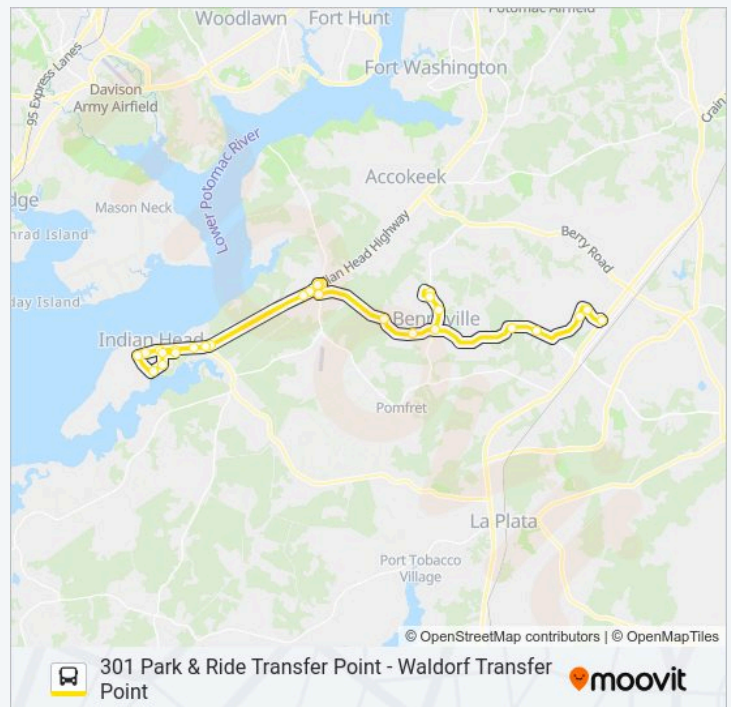

30 stops

[VIEW LINE SCHEDULE](#)

- 301 Park & Ride Transfer Point
- Smallwood Dr & St. Patricks Dr
- St Patricks Dr & St Phillips Dr
- Billingsley Rd & Silent Creek Rd (Indian Head)
- Billingsley Rd & Middletown Rd
- Bensville Rd & Bancroft Dr
- Bensville Rd & Eutaw Forest Dr (Indian Head)
- Capt Dement Dr & Bensville Rd (Indian Head)
- Bensville Rd & Billingsley Rd (Indian Head)
- Billingsley Rd & Highgrove Dr
- Billingsley Rd & Prince Edward Dr
- Billingsley Rd & Livingston Rd
- Bryans Rd Mcdonalds (Indian Head)
- Bryans Rd Shopping Center (Indian Head)
- Hampton Ct (Indian Head)
- Rt 210 S & South Hampton Dr
- Smallwood Community Center
- Rt 210 S & Cedar Ln
- Rt 210 S & Mcwilliams Dr
- Rt 210 & Stark Rd
- Rt 210 (U.S. Post Office)
- Beecher Ave & Jennifer Dr
- Jennifer Dr & Blair Rd
- Blair Rd & Strauss Ave
- Strauss Ave & Woodland Dr
- Woodland Dr & Rt 210 N
- Rt 210 & Lower Wharf Rd
- Rt 210 N & Metropolitan Church Rd
- Bryans Rd Mcdonalds (Indian Head)

301 PARK & RIDE TRANSFER POINT - WALDORF TRANSFER POINT bus Time Schedule

Bryans Rd Shopping Center (Indian Head) Route
Timetable:

Monday	9:00 PM
Tuesday	9:00 PM
Wednesday	9:00 PM
Thursday	9:00 PM
Friday	9:00 PM
Saturday	9:00 PM
Sunday	Not Operational

301 PARK & RIDE TRANSFER POINT - WALDORF TRANSFER POINT bus Info

Direction: Bryans Rd Shopping Center (Indian Head)
Stops: 30
Trip Duration: 57 min
Line Summary:

301 Park & Ride Transfer Point - Waldorf Transfer Point