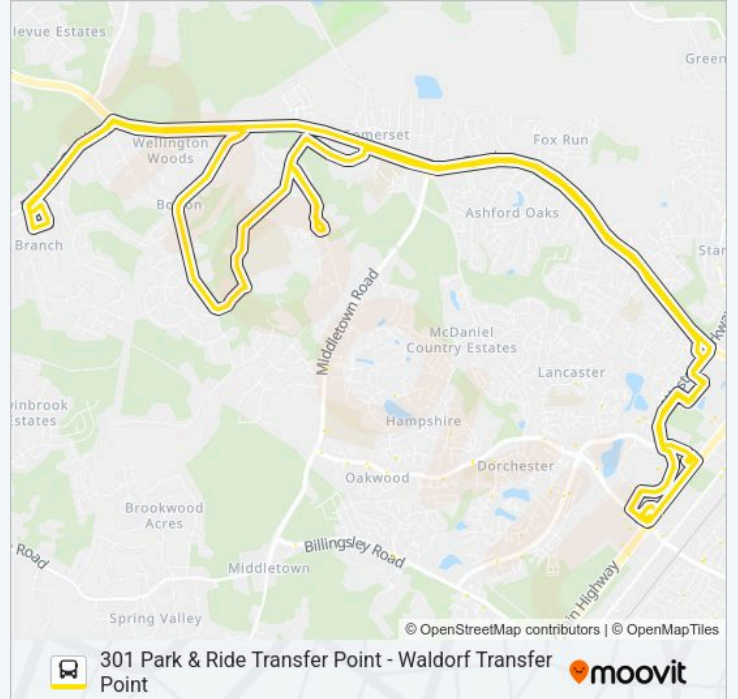

Hampshire Cir & Impala Ct

Hampshire Cir & St. Anthony's Dr

St Stevens Dr & Smallwood Dr

Hamilton Rd & Flora Springs St

Hamilton Rd & Wildmeadows St

Hamilton Rd & Stoney Cover Dr

Hamilton Rd & Firethorne St

Hamilton Rd & Moran Dr

Festival at Waldorf

Charles County Plaza (Giant)

Waldorf Marketplace (Home Goods)

Waldorf Market Place (Ac Moore)

Victoria Park Apartments

Industrial Park Dr & Irongate Dr

Mva (Entrance)

Post Office Rd & Henry Ford Cir