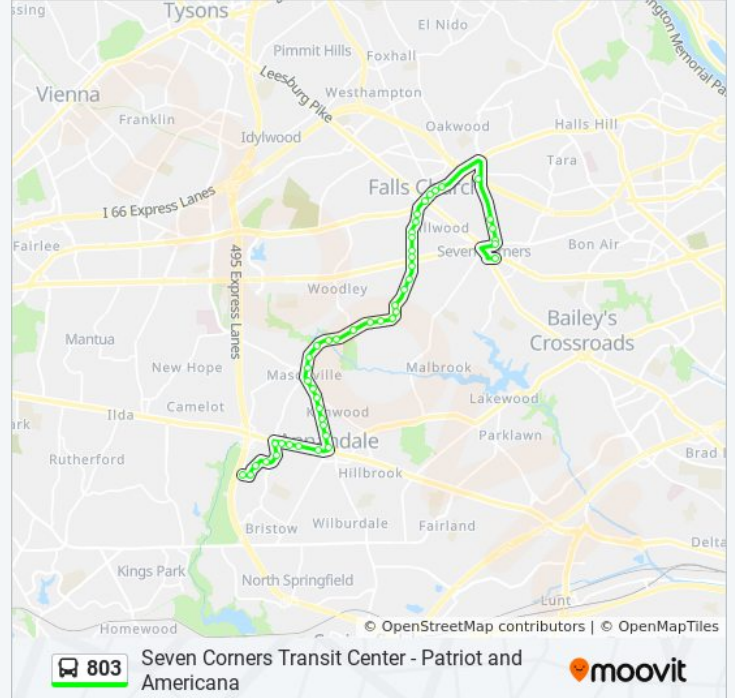

**Direction: 803 Seven Corners**

48 stops

[VIEW LINE SCHEDULE](#)

Patriot And Americana  
Patriot Dr + #7923  
Patriot And Briarwood North  
Patriot And Forest Glen  
Heritage Dr And Mcwhorter Pl  
Heritage And Little River  
Rt 236 L R Tpke & Heritage Dr  
Rt 236 Little River Tpke & Wedgewoo  
Rt 236 Little River Tpke & Medford  
Rt 236 Little River Tpke & Markham  
Annandale And Little River  
Annandale And Poplar  
Annandale Rd + Farr St  
Annandale Rd + Beverly Manor Dr  
Annandale Rd + Walton La  
Annandale Rd + Gallows Rd  
Annandale And Wayne  
Annandale And Franklin

**803 bus Info**

**Direction:** 803 Seven Corners

**Stops:** 48

**Trip Duration:** 39 min

**Line Summary:**

Annandale Rd + Masonville Dr

Annandale Rd + Mason La

Annandale Rd + Statecrest Dr

Annandale Rd And Hillwood Rd

N Washington St & W Broad St

Washington St And Park Ave

Washington St And Great Falls St

Washington St And Columbia St

East Falls Church Metro Bay C

Roosevelt Boul And Roosevelt St

Roosevelt Boul And Oakwood Apts.

Roosevelt Boudl And Wilson Boul

Wilson Boul And Roosevelt Boul

Seven Corners Transit Center

subway schedule, and step-by-step directions for all public transit in Washington, D.C. - Baltimore, MD.