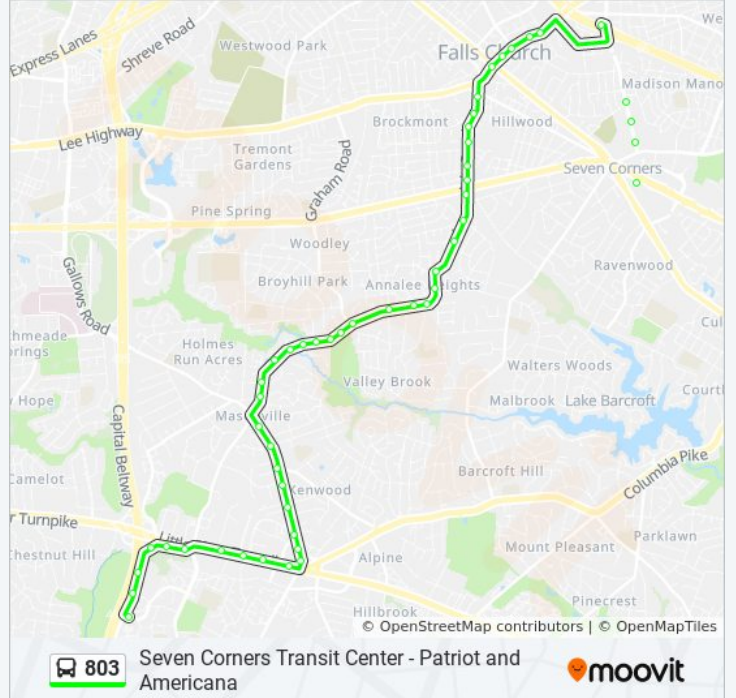

Use the Moovit App to find the closest 803 bus station near you and find out when is the next 803 bus arriving.

**Direction: 803 Annandale**

51 stops

[VIEW LINE SCHEDULE](#)

- Seven Corners Transit Center
- Roosevelt Boul And Wilson Boul
- Roosevelt Blvd + Roosevelt Towers
- Roosevelt Blvd + N Roosevelt St
- East Falls Church Metro Bay C
- Washington St And Jefferson St
- Washington St And Columbia St
- Washington St And Great Falls St
- Washington St And Park Ave
- Washington St And Broad St
- Annandale Rd & Hillwood Rd
- Annandale Rd + Scipio La
- Annandale Rd + Sampson St
- Annandale And James Lee
- Annandale And Jefferson
- Annandale And Arlington
- Annandale And Arlington
- Annandale Rd + Barrett Rd
- Annandale Rd And Gouthier Rd
- Annandale Rd + Kenfig Dr
- Annandale Rd + Beechview Dr

**803 bus Info**

**Direction:** 803 Annandale

**Stops:** 51

**Trip Duration:** 33 min

**Line Summary:**

Annandale Rd + Beechtree La  
 Annandale Rd + Blue Heron Dr  
 Annandale Rd + Wayne Rd  
 Annandale Rd + Graham Rd  
 Annandale Rd And Dauphine Dr  
 Annandale And Casaleir  
 Annandale Rd + Brandy Ct  
 Annandale And Hockett  
 Annandale And Sheffield  
 Annandale Rd + Statecrest Dr  
 Annandale Rd + Mason La  
 Annandale Rd + Masonville Dr  
 Annandale And Franklin  
 Annandale Rd And Wayne Dr  
 Annandale And Galanis  
 Annandale Rd + Walton La  
 Annandale Rd + Hamilton St  
 Annandale And Markham  
 Annandale Rd + Maple Pl  
 Annandale And Pine  
 Little River And Annandale  
 Rt 236 Little River Tpke & Markham  
 Rt 236 Little River Tpke & Medford  
 Rt 236 Little River Tpke & Woodland  
 Americana Dr + Heritage Dr  
 Americana Dr + #4233  
 Americana And 4267  
 Americana And 4301  
 Americana And Inverton  
 Patriot And Americana

**803 bus Info**

**Direction:** 803 Seven Corners

**Stops:** 48

**Trip Duration:** 39 min

**Line Summary:**

Annandale Rd + Masonville Dr

Annandale Rd + Mason La

Annandale Rd + Statecrest Dr