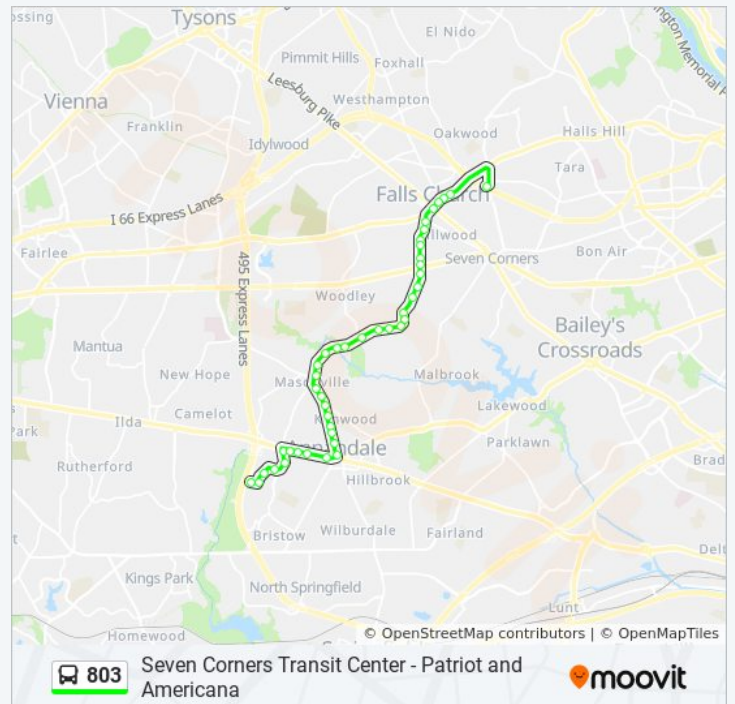

**Stops:** 43

**Trip Duration:** 32 min

**Line Summary:**

Annandale And Arlington  
Annandale And Jefferson  
Annandale Rd And James Lee St  
Annandale And Sampson  
Annandale Rd + Brice St  
Annandale Rd And Hillwood Rd  
N Washington St & W Broad St  
Washington St And Park Ave  
Washington St And Great Falls St  
Washington St And Columbia St  
East Falls Church Metro Bay C

**Direction: 803 Seven Corners**

48 stops

[VIEW LINE SCHEDULE](#)

Patriot And Americana  
Patriot Dr + #7923  
Patriot And Briarwood North  
Patriot And Forest Glen  
Heritage Dr And Mcwhorter Pl  
Heritage And Little River  
Rt 236 L R Tpke & Heritage Dr  
Rt 236 Little River Tpke & Wedgewoo  
Rt 236 Little River Tpke & Medford  
Rt 236 Little River Tpke & Markham  
Annandale And Little River  
Annandale And Poplar  
Annandale Rd + Farr St  
Annandale Rd + Beverly Manor Dr  
Annandale Rd + Walton La  
Annandale Rd + Gallows Rd  
Annandale And Wayne  
Annandale And Franklin