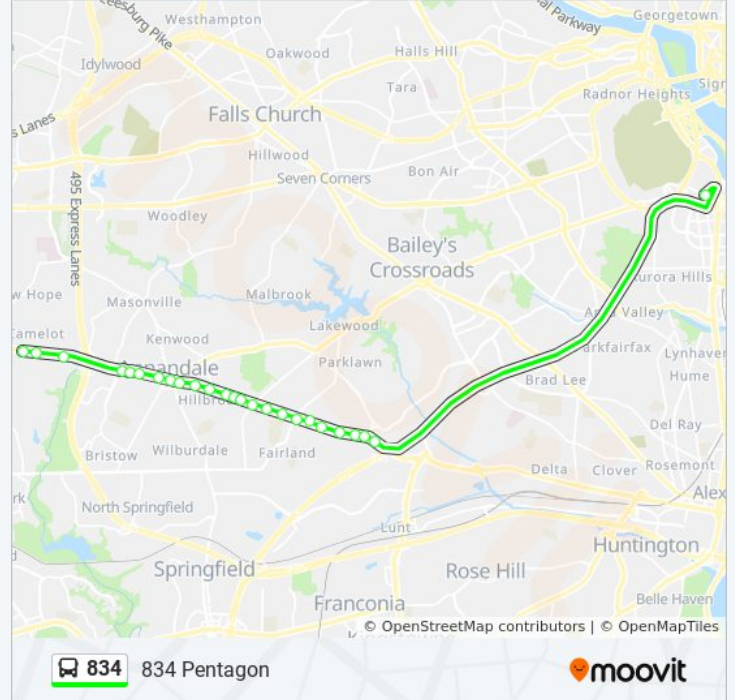

Rt 236 Little River Tpke & Wedgewoo

Rt 236 Little River Tpke & Medford

Rt 236 Little River Tpke & Markham

Little River Tnpk And Ravenswort

Rt 236 Little River Tpke & Backlick

Little River And John Marr

Little River Tpke + Hillbrook Dr

Little River And Morning Wind

Little River And Logsdon

Little River Tpke + Conwell Dr

Little River And Columbia

Little River And Willow Run

Little River And Minor

Rt 236 Little River Tpke & Braddock

834 bus Time Schedule

834 Pentagon Route Timetable:

Sunday	Not Operational
Monday	4:27 PM - 6:27 PM
Tuesday	4:27 PM - 6:27 PM
Wednesday	4:27 PM - 6:27 PM
Thursday	4:27 PM - 6:27 PM
Friday	4:27 PM - 6:27 PM
Saturday	Not Operational

834 bus Info

Direction: 834 Pentagon

Stops: 25

Trip Duration: 33 min

Line Summary:

Rt 236 Little River Tpke & Green SP
Rt 236 Little River Tpke & Cherokee
Little River And Chowan
Rt 236 Little River Tpke & Southlan
Rt 236 Little River Tpke & Manitoba
Rt 236 Little River Tpke & Oasis Dr
Metro Pentagon Bay L44