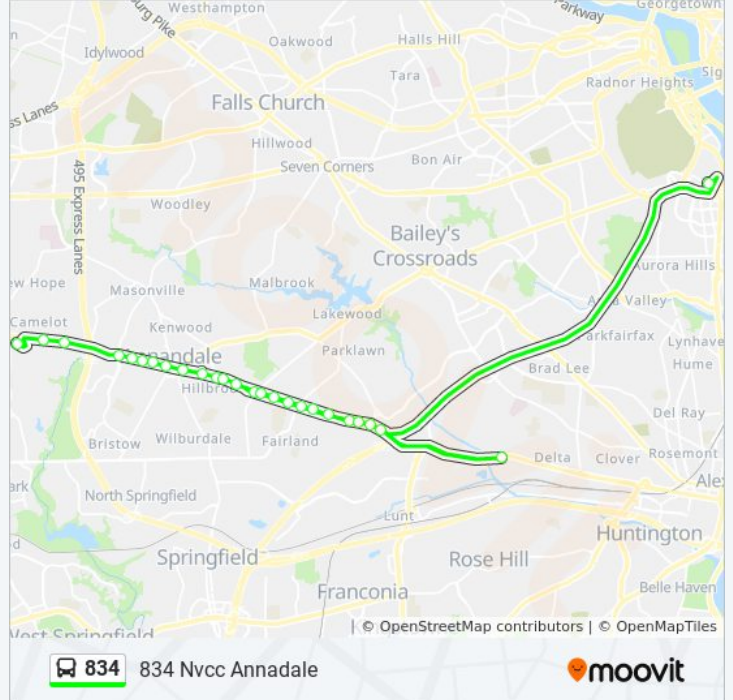

Use the Moovit App to find the closest 834 bus station near you and find out when is the next 834 bus arriving.

Direction: 834 Nvcc Annandale

26 stops

[VIEW LINE SCHEDULE](#)

- Metro Pentagon Bay L44
- Little River And Duke
- Rt 236 L R Tpke & Beauregard St (S)
- Rt 236 Little River Tpke & Southlan
- Rt 236 Little River Tpke & Brooksid
- Rt 236 Little River Tpke & Merritt
- Rt 236 Little River Tpke & Green SP
- Little River And Braddock
- Little River And Pinecrest Vista
- Little River And Pinecrest Vista
- Little River And Old Columbia
- Little River Tpke + Pinecrest Heights Dr
- Little River Tpke + Pinecrest Pkwy
- Little River And Roberts
- Little River And High
- Little River Tpke + Evergreen La
- Rt 236 Little River Tpke & John Mar
- Little River Tpke + Backlick Rd
- Little River And Annandale
- Rt 236 Little River Tpke & Markham
- Rt 236 Little River Tpke & Medford
- Rt 236 Little River Tpke & Woodland

834 bus Info

Direction: 834 Nvcc Annandale

Stops: 26

Trip Duration: 35 min

Line Summary:

Little River Tnpk And Hummer Rd

Little River Tpke + Lake Blvd

Rt 236 Little River Tpk + Duncan Dr

Nvcc on Lake Dr

Direction: 834 Pentagon

25 stops

[VIEW LINE SCHEDULE](#)

Little River And Lake

Little River Tpke + Duncan Dr

Little River And Pineridge

Rt 236 L R Tpke & Heritage Dr

834 bus Info

Direction: 834 Pentagon

Stops: 25

Trip Duration: 33 min

Line Summary:

Rt 236 Little River Tpke & Green SP
Rt 236 Little River Tpke & Cherokee
Little River And Chowan
Rt 236 Little River Tpke & Southlan
Rt 236 Little River Tpke & Manitoba
Rt 236 Little River Tpke & Oasis Dr
Metro Pentagon Bay L44