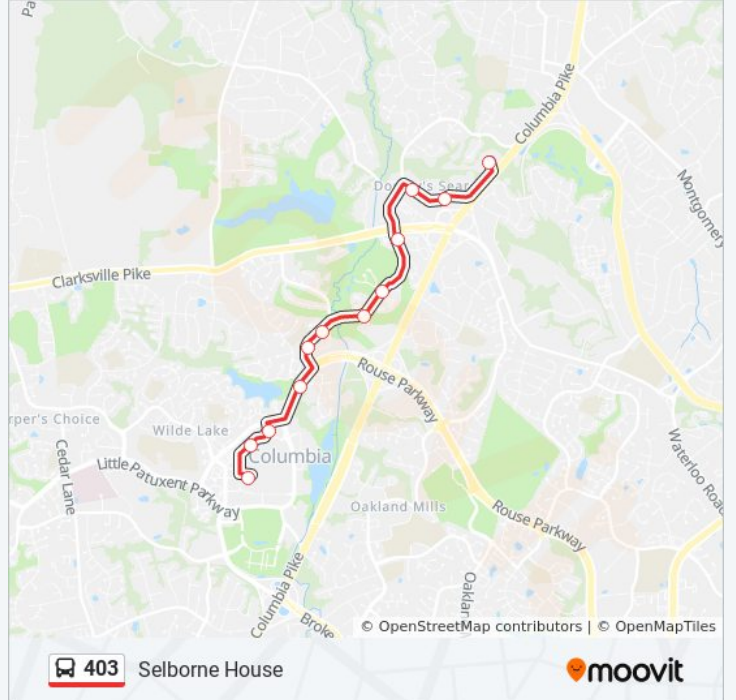

403 bus time schedules and route maps are available in an offline PDF at moovitapp.com. Use the [Moovit App](#) to see live bus times, train schedule or subway schedule, and step-by-step directions for all public transit in Washington, D.C. - Baltimore, MD.

[About Moovit](#) • [MaaS Solutions](#) • [Supported Countries](#) • [Mooviter Community](#)

© 2024 Moovit - All Rights Reserved

Check Live Arrival Times