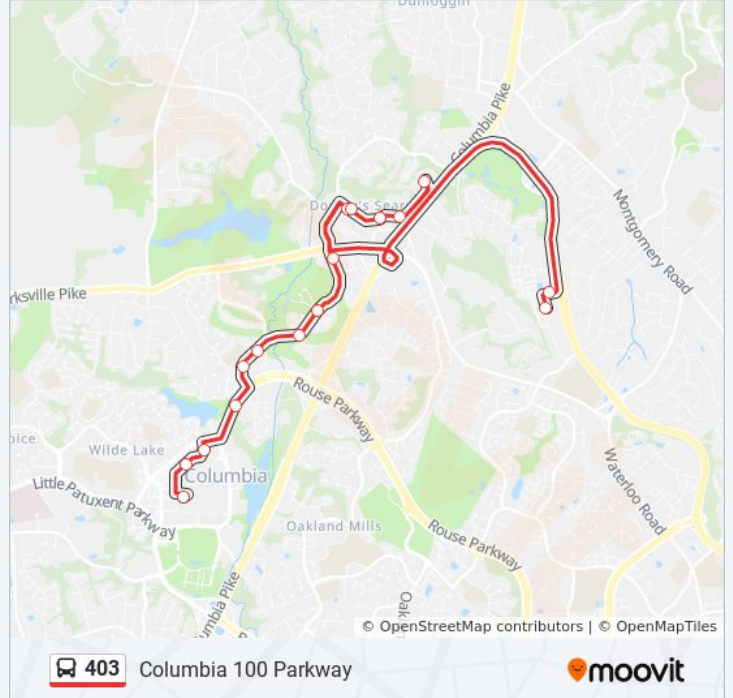

Direction: Columbia 100 Parkway

17 stops

[VIEW LINE SCHEDULE](#)

- Mall In Columbia
- Mall In Columbia / Amc Theatre (Northbound)
- Windstream Dr / Mall In Columbia (Northbound)
- Little Patuxent Pkwy / Vantage Point Rd
- Columbia Rd / Brook Way South (Northbound)
- Columbia Rd / Brook Way North (Northbound)
- Columbia Rd / April Journey
- Columbia Rd / Tarkington Pl (Northbound)
- Columbia Rd / Clarksville Pike (Northbound)
- Dorsey Hall Rd / Dorsey's Search Village Center (Eastbound)
- Dorsey Hall Dr / Crossroads Professional Center (Eastbound)
- Selborne House Of Dorsey Hall
- Dorsey Hall Dr / Dorsey Hall Professional Park
- Dorsey Hall Dr / Crossroads Professional Center (Westbound)
- Dorsey Hall Rd / Dorsey's Search Village Center (Westbound)
- Executive Park Dr / Columbia 100 Pkwy
- Columbia 100 Pkwy / Blue Wing Ct

403 bus Info

Direction: Columbia 100 Parkway

Stops: 17

Trip Duration: 20 min

Line Summary:

Direction: Mall In Columbia

22 stops

[VIEW LINE SCHEDULE](#)

- Columbia 100 Pkwy / Blue Wing Ct
- Columbia 100 Pkwy / Centre Park Dr
- Centre Park Dr / Old Annapolis Rd
- Red Branch Rd East / Old Annapolis Rd
- Red Branch Rd / Rumsey Rd
- Red Branch Rd West / Old Annapolis Rd
- Old Annapolis Rd / Bendix Rd
- Dorsey Hall Rd / Dorsey's Search Village Center (Eastbound)
- Dorsey Hall Dr / Crossroads Professional Center (Eastbound)
- Selborne House Of Dorsey Hall
- Dorsey Hall Dr / Dorsey Hall Professional Park
- Dorsey Hall Dr / Crossroads Professional Center (Westbound)
- Dorsey Hall Rd / Dorsey's Search Village Center (Westbound)
- Columbia Rd / Clarksville Pike (Southbound)
- Columbia Rd / Tarkington Pl (Southbound)
- Columbia Rd / Ten Mills Rd