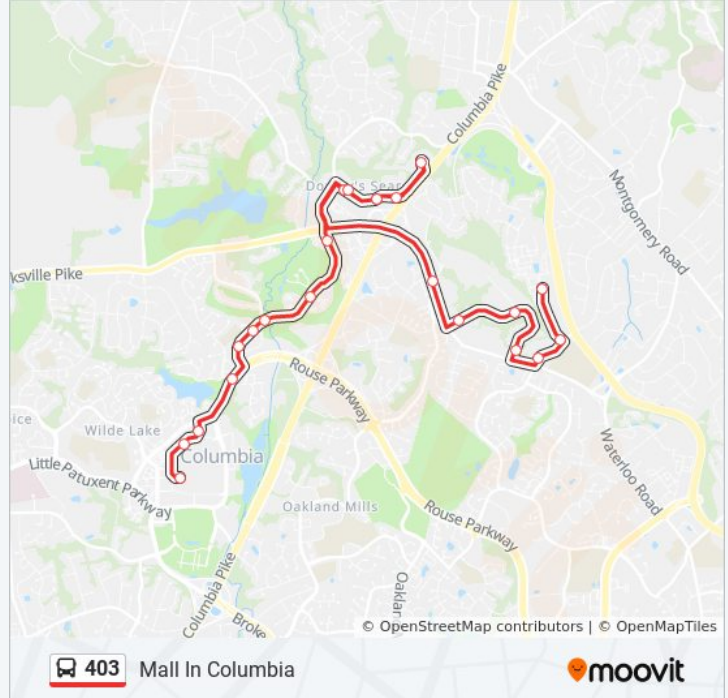

- Columbia 100 Pkwy / Blue Wing Ct
- Columbia 100 Pkwy / Centre Park Dr
- Centre Park Dr / Old Annapolis Rd
- Red Branch Rd East / Old Annapolis Rd
- Red Branch Rd / Rumsey Rd
- Red Branch Rd West / Old Annapolis Rd
- Old Annapolis Rd / Bendix Rd
- Dorsey Hall Rd / Dorsey's Search Village Center (Eastbound)
- Dorsey Hall Dr / Crossroads Professional Center (Eastbound)
- Selborne House Of Dorsey Hall
- Dorsey Hall Dr / Dorsey Hall Professional Park
- Dorsey Hall Dr / Crossroads Professional Center (Westbound)
- Dorsey Hall Rd / Dorsey's Search Village Center (Westbound)
- Columbia Rd / Clarksville Pike (Southbound)
- Columbia Rd / Tarkington Pl (Southbound)
- Columbia Rd / Ten Mills Rd

403 bus Info

Direction: Mall In Columbia

Stops: 22

Trip Duration: 22 min

Line Summary:

Columbia Rd / Brook Way North (Southbound)
 Columbia Rd / Brook Way South (Southbound)
 Little Patuxent Pkwy / Running Brook Rd
 Windstream Dr / Mall In Columbia (Southbound)
 Mall In Columbia / Amc Theatre (Southbound)
 Mall In Columbia

Direction: Selborne House

12 stops

[VIEW LINE SCHEDULE](#)

Mall In Columbia
 Mall In Columbia / Amc Theatre (Northbound)
 Windstream Dr / Mall In Columbia (Northbound)
 Little Patuxent Pkwy / Vantage Point Rd
 Columbia Rd / Brook Way South (Northbound)
 Columbia Rd / Brook Way North (Northbound)
 Columbia Rd / April Journey
 Columbia Rd / Tarkington Pl (Northbound)
 Columbia Rd / Clarksville Pike (Northbound)
 Dorsey Hall Rd / Dorsey's Search Village Center (Eastbound)
 Dorsey Hall Dr / Crossroads Professional Center (Eastbound)
 Selborne House Of Dorsey Hall