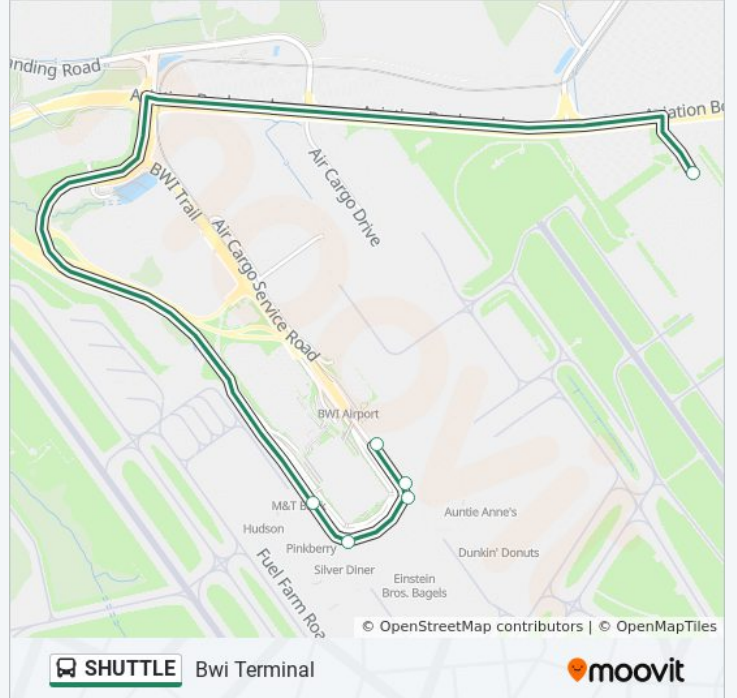

**Direction: Bwi Terminal**

6 stops

[VIEW LINE SCHEDULE](#)

Bwi Long Term Parking B

Upper Level Terminal - Concourse A

Upper Level Terminal - Concourses B & C

Upper Level Terminal - Concourse D

Upper Level Terminal - Concourses D & E

**SHUTTLE bus Info**

**Direction:** Bwi Terminal

**Stops:** 6

**Trip Duration:** 12 min

**Line Summary:**

### Direction: Long Term Parking B

3 stops

[VIEW LINE SCHEDULE](#)

Off-Site Parking Pick-Up (Zone 2)

Off-Site Parking Pick-Up (Zone 4)

Bwi Long Term Parking B