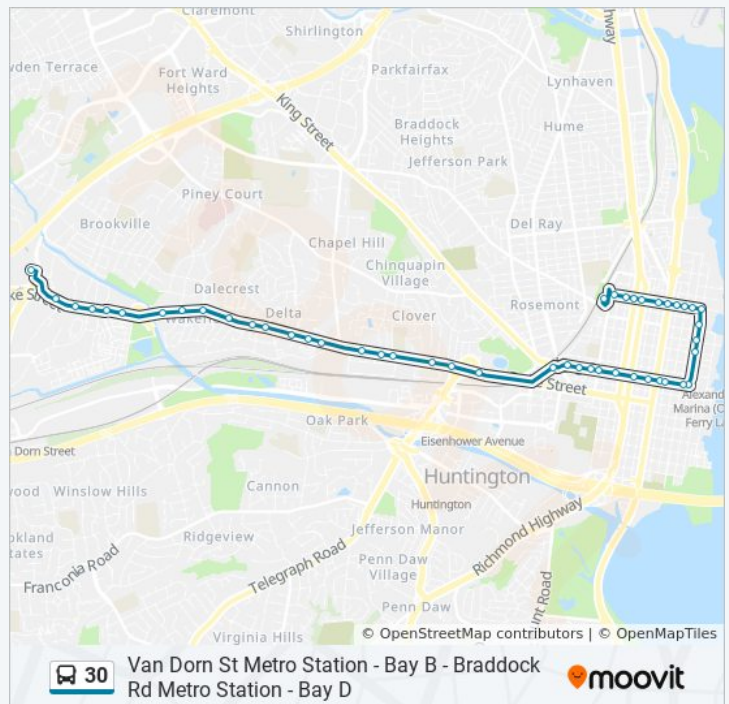

Madison St + N Fayette St

Madison St + N West St

Braddock Rd Metro Station - Bay D

**Direction: Landmark Mall Via Old Town Circulator & Duke St**

47 stops

[VIEW LINE SCHEDULE](#)

Braddock Rd Metro Station - Bay D

King St Metro - Bay B

**30 bus Time Schedule**

Landmark Mall Via Old Town Circulator & Duke St  
Route Timetable:

Sunday	Not Operational
Monday	6:15 AM - 6:55 PM
Tuesday	6:15 AM - 6:55 PM
Wednesday	6:15 AM - 6:55 PM
Thursday	6:15 AM - 6:55 PM
Friday	6:15 AM - 6:55 PM
Saturday	Not Operational

**30 bus Info**

**Direction:** Landmark Mall Via Old Town Circulator & Duke St

**Stops:** 47

**Trip Duration:** 38 min

**Line Summary:**

Duke St + Roberts Ln

Duke St + Moncure Dr

Duke St + W Taylor Run Pkwy

Duke St And N Ripley St

Landmark Transit Ctr

**Direction: Van Dorn Metro Via Old Town Circulator & Duke St**

57 stops

[VIEW LINE SCHEDULE](#)

Braddock Rd Metro Station - Bay D

Madison St + N West St

Madison St + N Fayette St