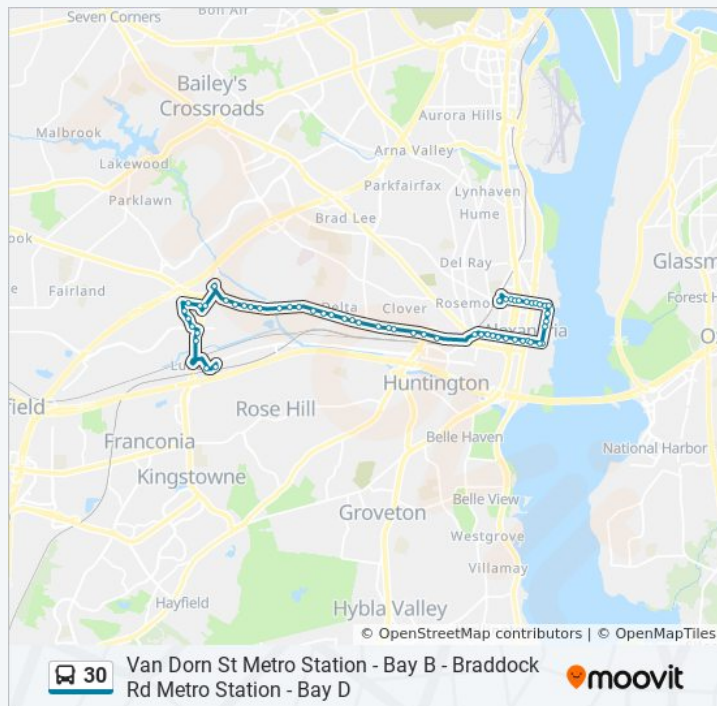

**30 bus Info**  
**Direction:** Braddock Metro Via Duke St/Old Town Circulator  
**Stops:** 55  
**Trip Duration:** 52 min  
**Line Summary:**

[30 bus Line Map](#)

- Van Dorn St Metro Station - Bay B
- Eisenhower @ S Van Dorn
- S Van Dorn St And Pickett St
- Edsall Rd & Whiting St
- Whiting St & Clayton Lane
- Terminal;Stevenson Av & Whiting St
- Stevenson Ave + S Whiting St
- Stevenson Ave + S Van Dorn St
- 100 S Van Dorn St
- Landmark Transit Ctr
- Duke St And N Ripley St
- Rt 236 Duke St & Paxton St
- Duke St + S Pickett St
- Rt 236 Duke St & N Pickett St
- Duke St + Somerville St
- 4600 Duke St
- Rt 236 Duke St & Jordan St
- Duke St And Ingram St
- Rt 236 Duke St & S Gordon St
- Duke St And S French St

**30 bus Info**

**Direction:** Landmark Mall Via Old Town Circulator & Duke St

**Stops:** 47

**Trip Duration:** 38 min

**Line Summary:**

Duke St + Roberts Ln

Duke St + Moncure Dr

Duke St + W Taylor Run Pkwy

Duke St And N Ripley St

Landmark Transit Ctr

**Direction: Van Dorn Metro Via Old Town Circulator & Duke St**

57 stops

[VIEW LINE SCHEDULE](#)

Braddock Rd Metro Station - Bay D

Madison St + N West St

Madison St + N Fayette St

Duke St + S Ingram St

Rt 236 Duke St & Jordan St

**Direction:** Van Dorn Metro Via Old Town Circulator & Duke St

**Stops:** 57

**Trip Duration:** 47 min

**Line Summary:**

Duke St Near Shops At Foxchase

Rt 236 Duke St & #4939