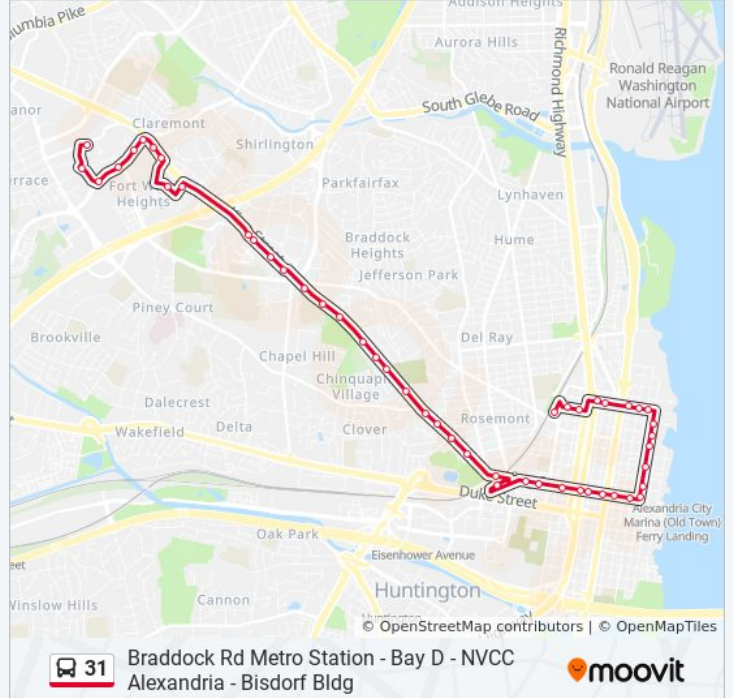

Direction: Braddock Metro Via King St & Old Town Circulator

49 stops

[VIEW LINE SCHEDULE](#)

- Nvcc Alexandria - Bisdorf Bldg
- Fillmore Av + Bisdorf Dr
- N Beauregard St + Fillmore Ave
- N Beauregard St & Braddock Rd
- Beauregard St & King St
- N Beauregard + King St
- King St + N Beauregard St
- King St Eb + N Hampton Dr
- Ford Ave + Park Center Dr
- Park Center Dr & King St (Rt 7)
- King St Eb + Menokin Dr
- King St Service Rdwy & Dearing St
- Bradlee Shopping Center Eb
- King St + Marlee Way
- King St + Radford St
- King St & T.C. William1s Hs
- King St + Quincy St
- King St + Scroggins Rd
- King St + Tuckahoe Ln
- King St + Albany Ave

31 bus Info

Direction: Braddock Metro Via King St & Old Town Circulator

Stops: 49

Trip Duration: 39 min

Line Summary:

- King St + Melrose St
- King St + West View Ter
- King St + Highland Pl
- King St + Upland Pl
- King St + Park Rd
- King St + Sunset Dr
- King St Metro - Bay F
- King St + Harvard St
- King St + S Peyton St
- King St + S Fayette St
- King St + Patrick St
- King St + S Alfred St
- King St + S Washington St
- King St + S Saint Asaph St
- King St + S Royal St / City Hall
- N Fairfax St + King St
- N Fairfax St + Cameron St
- N Fairfax St + Princess St
- N Fairfax St Nb + Pendleton St
- N Fairfax St + Wythe St
- N Fairfax St + Madison St
- Montgomery St + N Royal St
- Montgomery St Wb + N Pitt St
- Montgomery St + N Saint Asaph St
- Montgomery St + N Alfred St
- Montgomery St + N Patrick St
- Madison St + N Fayette St
- Madison St + N West St
- Braddock Rd Metro Station - Bay D

Direction: King St Metro Via King St

27 stops

[VIEW LINE SCHEDULE](#)

31 bus Time Schedule

King St Metro Via King St Route Timetable:

Sunday

7:25 AM - 7:56 PM

Nvcc Alexandria - Bisdorf Bldg

Fillmore Av + Bisdorf Dr

N Beauregard St + Fillmore Ave

N Beauregard St & Braddock Rd

Beauregard St & King St

N Beauregard + King St

King St + N Beauregard St

King St Eb + N Hampton Dr

Ford Ave + Park Center Dr