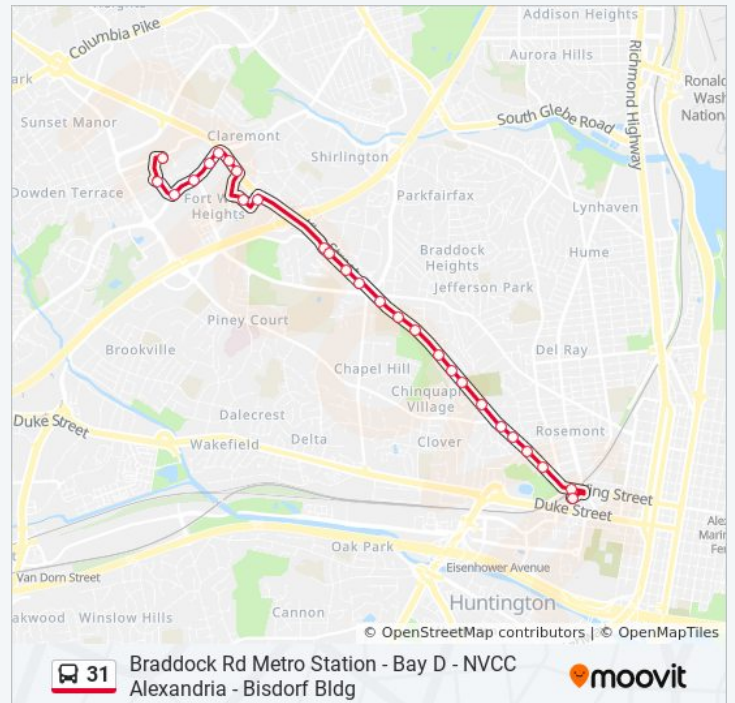

Park Center Dr & King St (Rt 7)

King St Eb + Menokin Dr

King St Service Rdwy & Dearing St

Bradlee Shopping Center Eb

King St + Marlee Way

King St + Radford St

King St & T.C. William1s Hs

King St + Quincy St

King St + Scroggins Rd

King St + Tuckahoe Ln

King St + Albany Ave

King St + Melrose St

King St + West View Ter

King St + Highland Pl

King St + Upland Pl

King St + Park Rd

King St + Sunset Dr

King St Metro - Bay F

Monday	9:44 AM - 2:41 PM
Tuesday	9:44 AM - 2:41 PM
Wednesday	9:44 AM - 2:41 PM
Thursday	9:44 AM - 2:41 PM
Friday	9:44 AM - 2:41 PM
Saturday	7:25 AM - 7:56 PM

31 bus Info

Direction: King St Metro Via King St

Stops: 27

Trip Duration: 19 min

Line Summary:

Direction: Nvcc Via King St

26 stops

[VIEW LINE SCHEDULE](#)

King St Metro - Bay A