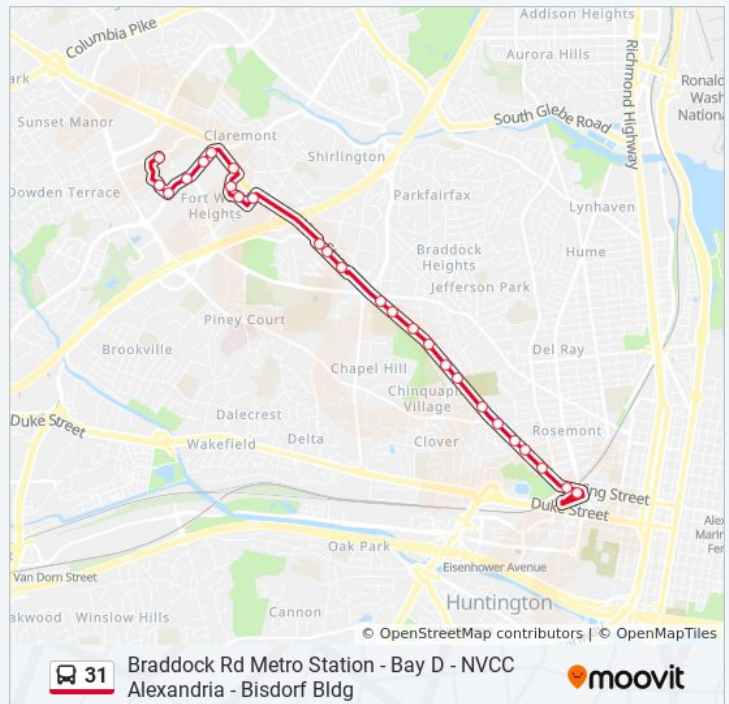

Thursday

10:30 AM - 2:25 PM

Friday

10:30 AM - 2:25 PM

Saturday

7:28 AM - 9:28 PM

31 bus Info

Direction: Nvcc Via King St

Stops: 26

Trip Duration: 22 min

Line Summary:

Direction: Nvcc Via Old Town Circulator & King St

51 stops

[VIEW LINE SCHEDULE](#)

Braddock Rd Metro Station - Bay D

Madison St + N West St